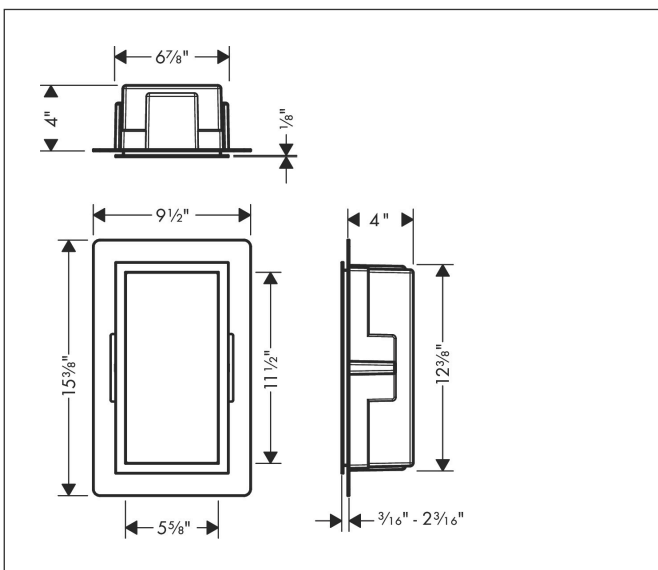

Brand: hangrohe
 Art. Name: **XtraStoris Individual** Wall niche Matt Black with design frame 12"x 6"x 4"
 Art. Nr.: 56095800
 Surface: Brushed Stainless Steel
 Pos.: 1

Product Picture

Features

- Consists of: wall niche with design frame, sealing set
- Body colour: matte black
- Installation depth: 100 mm
- Where to use: new construction, renovation
- Easy to clean surface
- Suitable for use in wet areas
- Wall type: solid wall construction, drywall construction
- Material sealing set: Polystyrene (PS)
- Material wall niche: Stainless Steel 304 (1.4301)
- With 2 mm thick design frame
- Dimensions wall niche: 300 x 150 x 100 mm (HxWxD)
- Required dimensions for sealing set: 313 x 175 x 100 mm (HxWxD)

Drawing

Technology