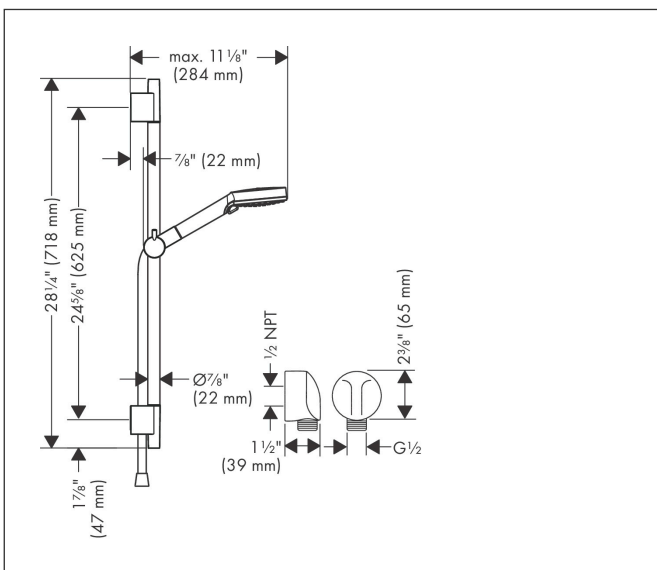

Brand hansgrohe  
 Art. Name **Vernis Blend** Wallbar Set 100 Vario-Jet 24", 1.75 GPM  
 Art. Nr. 04970820  
 Surface brushed nickel  
 Pos. 1

## Features

- Consists of: Handshower, Wallbar, Handshower hose, Slider
- Spray modes: Rain, IntenseRain
- Slider porter angle adjustable by 45°
- Flow: 1.75 GPM (6.6 L/Min)
- Pivot connector prevents hose from tangling
- Stand pipe: 28 Inch