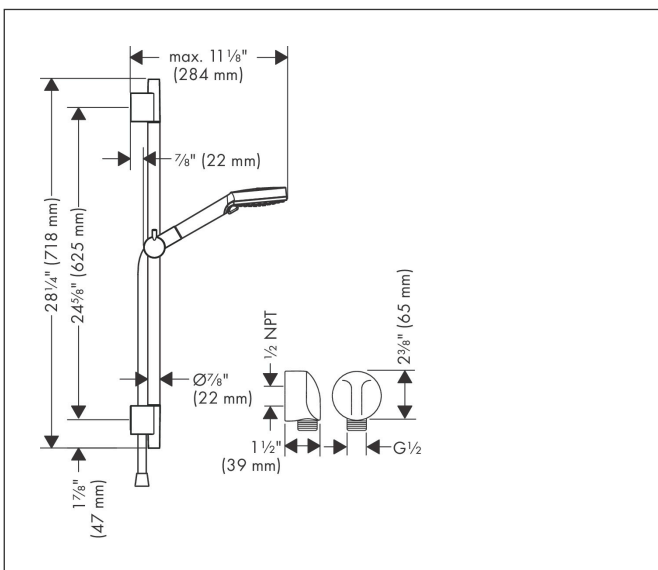

Brand hansgrohe
 Art. Name **Vernis Blend** Wallbar Set 100 Vario-Jet 24", 1.5 GPM
 Art. Nr. 04971820
 Surface brushed nickel
 Pos. 1

Product Picture

Drawing

Features

- Consists of: Handshower, Wallbar, Handshower hose, Slider
- Spray modes: Rain, IntenseRain
- Slider porter angle adjustable by 45°
- Flow: 1.5 GPM (5.7 L/Min)
- Pivot connector prevents hose from tangling
- Stand pipe: 28 Inch