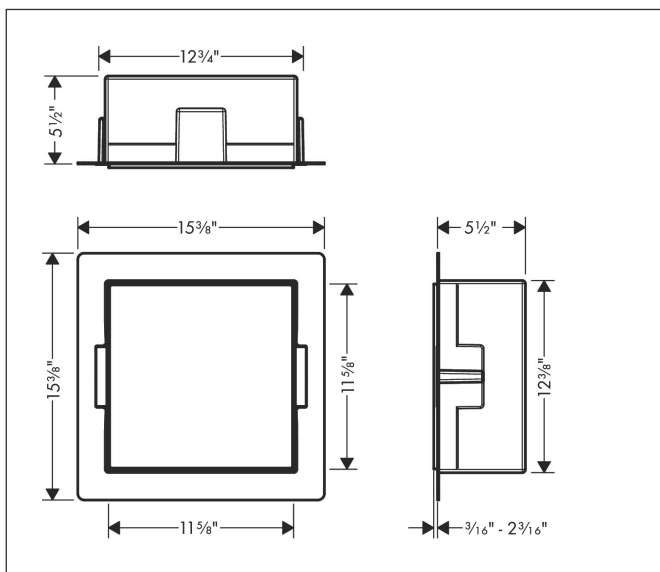

Brand hansgrohe
 Art. Name **XtraStoris Minimalistic** Wall niche frameless 12"x 12"x 5 1/2"
 Art. Nr. 56079670
 Surface matte black
 Pos. 1

Product Picture

Features

- Consists of: wall niche frameless, sealing set
- Installation depth: 140 mm
- Where to use: new construction, renovation
- Variable installation depth
- Easy to clean surface
- Installable flush with the wall or as a design element sticking out (up to 55 mm)
- frameless design
- suitable for use in wet areas
- easy adjustment to tile thickness
- Wall type: solid wall construction, drywall construction
- Material sealing set: Polystyrene (PS)
- Material wall niche: Stainless Steel 304 (1.4301)
- Dimensions wall niche: 300 x 300 x 140 mm (HxWxD)
- Required dimensions for sealing set: 313 x 325 x 140 mm (HxWxD)

Drawing

Technology