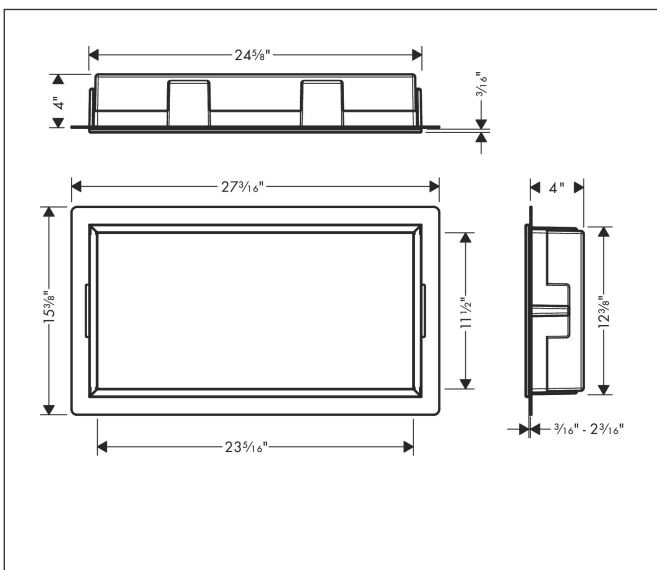

Brand hansgrohe
 Art. Name **XtraStoris Original** Wall niche with frame 12"x 24"x 4"
 Art. Nr. 56064380
 Surface Concretegrey
 Pos. 1

Product Picture

Features

- Consists of: wall niche with frame, sealing set
- Installation depth: 100 mm
- Where to use: renovation, new construction
- Easy to clean surface
- Suitable for use in wet areas
- Wall type: solid wall construction, drywall construction
- Material sealing set: Polystyrene (PS)
- Material wall niche: Stainless Steel 304 (1.4301)
- Surface of the wall niche powder-coated stainless steel
- Dimensions wall niche: 300 x 600 x 100 mm (HxWxD)
- Required dimensions for sealing set: 313 x 625 x 100 mm (HxWxD)

Drawing

Technology