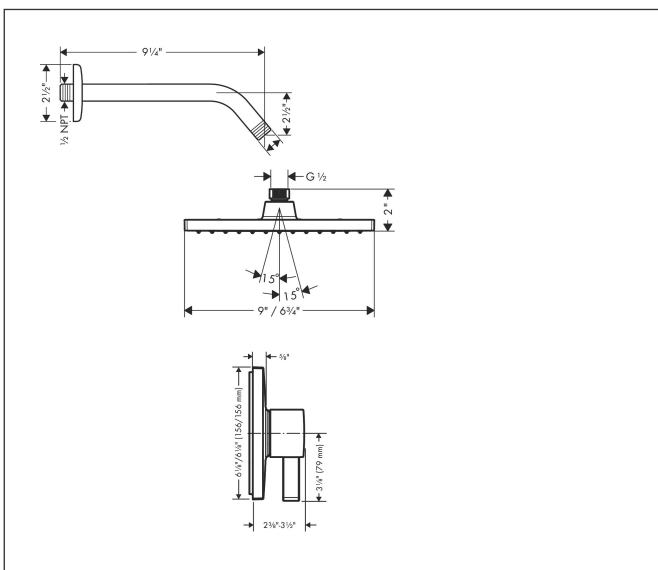

Brand hansgrohe
 Art. Name **Vernis Shape** Pressure Balance Shower Set, 2.5 GPM
 Art. Nr. 04958820
 Surface brushed nickel
 Pos. 1

Product Picture

Features

- Consists of: Showerhead, Showerarm, Pressure balance trim
- Spray modes: Rain
- Ball-joint: Showerhead angle adjustable
- Flow: 2.5 GPM (9.5 L/Min)
- Use of outlets: Temperature and on/off control for 1 outlet

Drawing

Technology

Spray Types