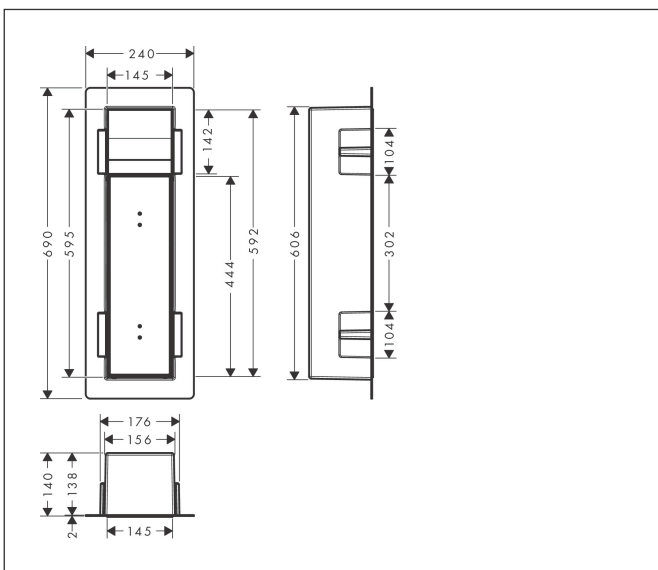

Brand	hansgrohe
Art. Name	XtraStoris Rock Recessed toilet brush holder with toilet paper holder and tileable door
Art. Nr.	56062700
Surface	matte white
Pos.	1

Product Picture

Features

- Consists of: wall niche with tileable door, Toilet Brush Holder, Toilet roll holder, installation set, sealing set
- Tileable Push-Open door
- Depth of the tileable door: 12 mm
- Installation depth: 140 mm
- Where to use: new construction, renovation
- Easy to clean surface
- Easy adjustment to tile thickness
- frameless design
- Wall type: drywall construction, solid wall construction
- Material sealing set: Polystyrene (PS)
- Material wall niche: Stainless Steel 304 (1.4301)
- Material of the brush holder plastic, chromed
- Dimensions wall niche: 595 x 145 x 140 (HxWxD)

Drawing

Technology