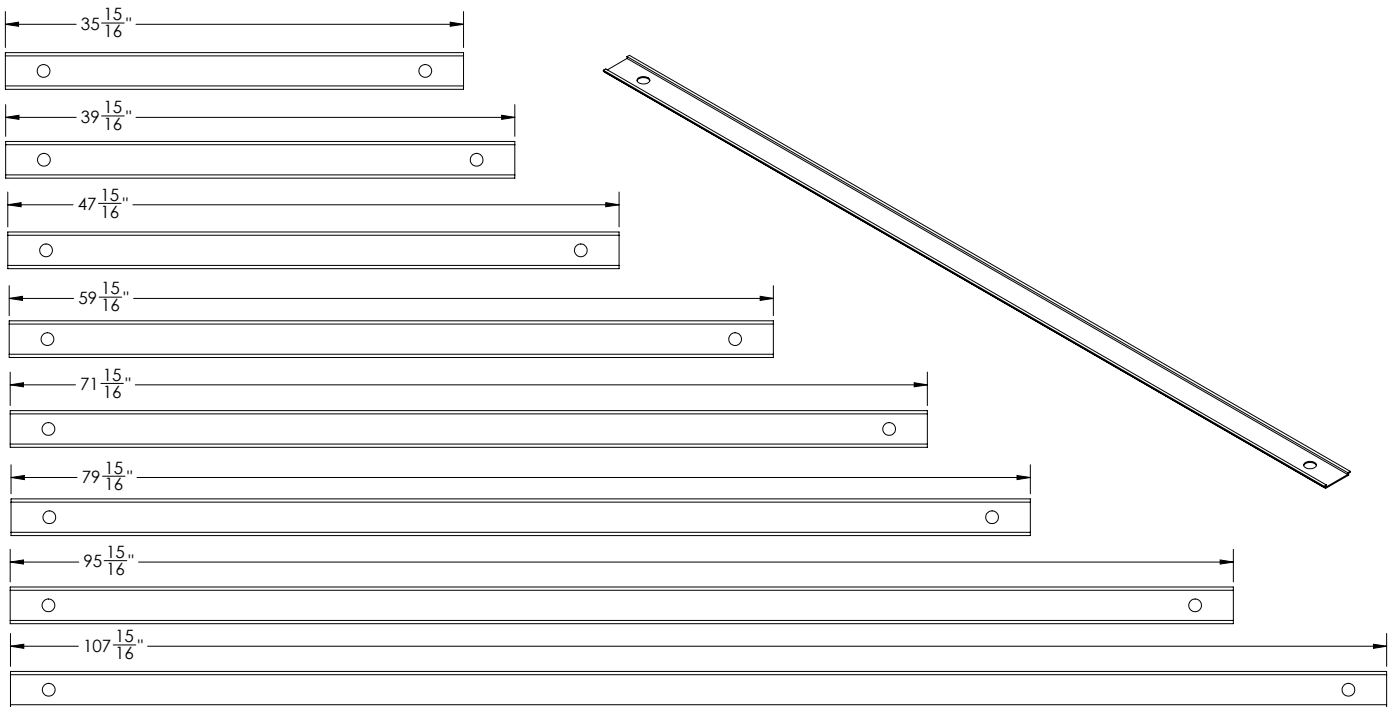

CS 65 Specifications

CS 65:
 - Channel spacer for G 65 channel
 - ABS plastic

Models (overall dimensions):
 - CS 6536: 35 15/16" L x 2 7/8" W x 1/4" H
 - CS 6540: 39 15/16" L x 2 7/8" W x 1/4" H
 - CS 6548: 47 15/16" L x 2 7/8" W x 1/4" H
 - CS 6560: 59 15/16" L x 2 7/8" W x 1/4" H
 - CS 6572: 71 15/16" L x 2 7/8" W x 1/4" H
 - CS 6580: 79 15/16" L x 2 7/8" W x 1/4" H
 - CS 6596: 95 15/16" L x 2 7/8" W x 1/4" H
 - CS 65108: 107 15/16" L x 2 7/8" W x 1/4" H