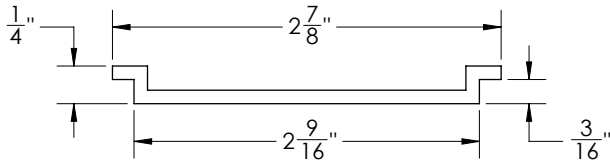

CS 65 Specifications

CS 65:
 - Channel spacer for G 65 channel
 - ABS plastic

Models (overall dimensions):
 - CS 6536: 35 15/16" L x 2 7/8" W x 1/4" H
 - CS 6540: 39 15/16" L x 2 7/8" W x 1/4" H
 - CS 6548: 47 15/16" L x 2 7/8" W x 1/4" H
 - CS 6560: 59 15/16" L x 2 7/8" W x 1/4" H
 - CS 6572: 71 15/16" L x 2 7/8" W x 1/4" H
 - CS 6580: 79 15/16" L x 2 7/8" W x 1/4" H
 - CS 6596: 95 15/16" L x 2 7/8" W x 1/4" H
 - CS 65108: 107 15/16" L x 2 7/8" W x 1/4" H