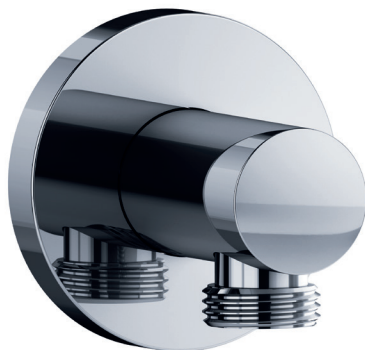

Since 1909

Joerger

Bathroom Aesthetics Inspired by Water. Made in Germany

www.joerger.de

Wandanschlußbogen 1/2", ohne Hacken

JOERGER | Exal

632.13.150.xxx

FUNKTIONEN

- Brauseabgang 1/2"
- mit Rückflußverhinderer, Rosette

FARBEN / OBERFLÄCHEN [.XXX]

chrom (APC)	[.000]	edelmessing mat (SNM)	[.041]
chwarz-matt (BM)	[.092]	platin (PL)	[.065]
weiß-matt (WM)	[.052]	platin matt (PLM)	[.066]
nerz (MK)	[.095]	bronze (BR)	[.011]
silbernickel (PN)	[.035]	gold (GD)	[.020]
edelmessing (SNS)	[.040]	rosé gold (RG)	[.022]
nickel matt (STN)	[.036]	rosé gold matt (RGM)	[.023]
nerz mat (MKM)	[.096]	farbig (C)	[.xxx]