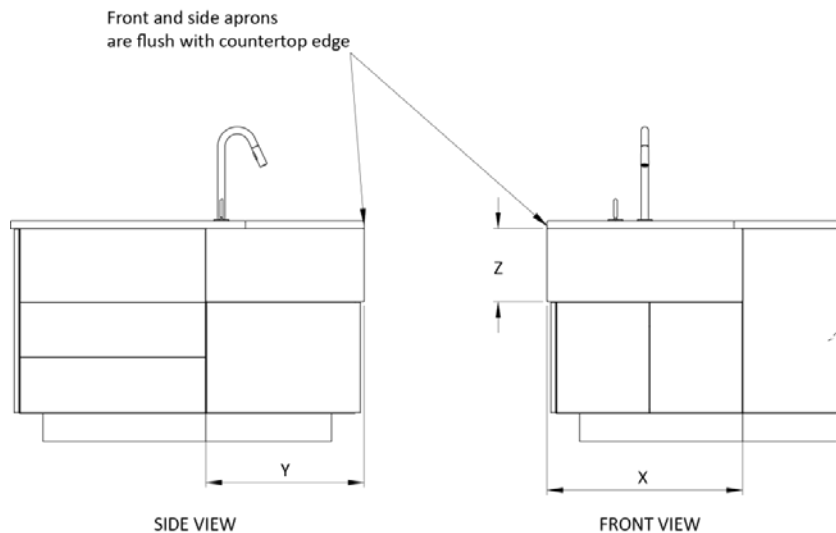

SOCIALCORNER SINK INSTALLATION GUIDE

The SocialCorner sink is uniquely designed to be installed on the corner of the island. We offer models for right corner and left corner installation. For more information regarding product offer, please refer to our website at homerefinelements.ca

The SocialCorner sink is offered in three sizes to fit standard cabinet width of 24", 30" and 36", and standard cabinet box depth of 24". The overall dimensions of the sink allow to align the aprons with the edge of the countertop, given the countertop extends the cabinet box by 1 1/2" .

Cabinet	Overall (X x Y x Z)
24"	25 1/2" x 25 1/2" x 11 3/4"
30"	31 1/2" x 25 1/2" x 11 3/4"
36"	37 1/2" x 25 1/2" x 11 3/4"

HOME REFINE MENTS

INSTALLATION - UNDERMOUNT WITH FLAT APRONS

A. Standard 1/8" overhang