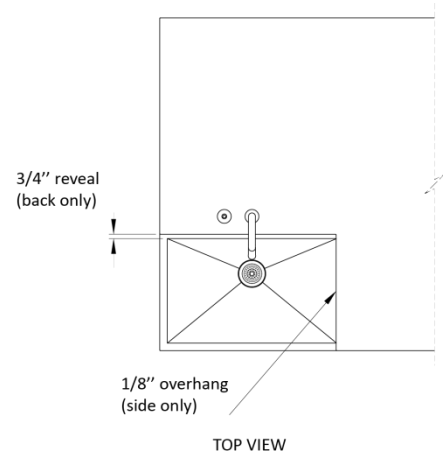

B. Reveal for use with SmartStation accessories

Recommended SmartStation Accessories

Colander SmartStation	205019
Colander SmartStation	205025
Bin SmartStation	205028
Tray SmartStation	205034
Cutting board SmartStation	210053
Drying Rack SmartStation	215008