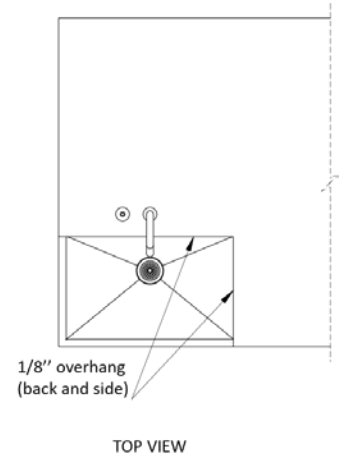

SOCIALCORNER SINK INSTALLATION GUIDE

The SocialCorner sink is uniquely designed to be installed on the corner of the island. We offer models for right corner and left corner installation. For more information regarding product offer, please refer to our website at homerefinelements.ca

The SocialCorner sink is offered in three sizes to fit standard cabinet width of 24", 30" and 36", and standard cabinet box depth of 24". The overall dimensions of the sink allow to align the aprons with the edge of the countertop, given the countertop extends the cabinet box by 1 1/2" .

Cabinet	Overall (X x Y x Z)
24"	25 1/2" x 25 1/2" x 11 3/4"
30"	31 1/2" x 25 1/2" x 11 3/4"
36"	37 1/2" x 25 1/2" x 11 3/4"

HOME REFINE MENTS

INSTALLATION - UNDERMOUNT WITH FLAT APRONS

A. Standard 1/8" overhang