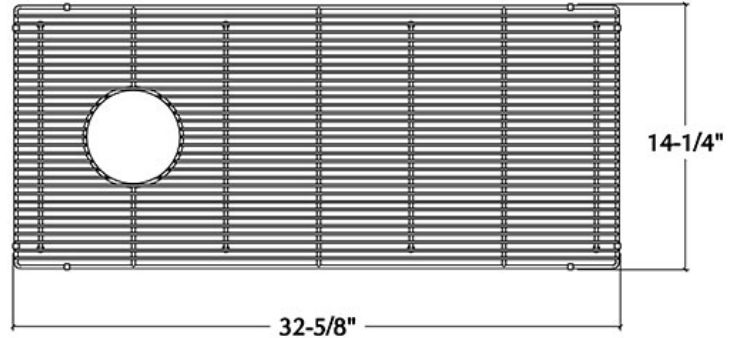

200941 | GRID

FIRECLAY SINK ACCESSORY

Specifications

Model	200941
Collection	Grid
Compatible bowl dimension	34 1/4" × 15 3/4"
Overall dimensions	32 5/8" × 14 1/4" × 1"

Warranty

Home Refinements offers a 1-YEAR LIMITED WARRANTY following the purchase date for all mobile parts, options and accessories against defects of material and workmanship. This warranty is limited to defects or damages resulting from a normal residential use. For further details on our product warranty, please refer to our catalog or Web site.

Features

- 304 electro polished stainless steel
- Rubber legs and bumpers prevent the grid from sliding around and scratching the sink
- Prevents dishes and silverware from striking the bottom of the sink
- Lets water drain away from items placed in the sink
- Provides a flat, stable surface to place things on
- 1-Year Limited Warranty