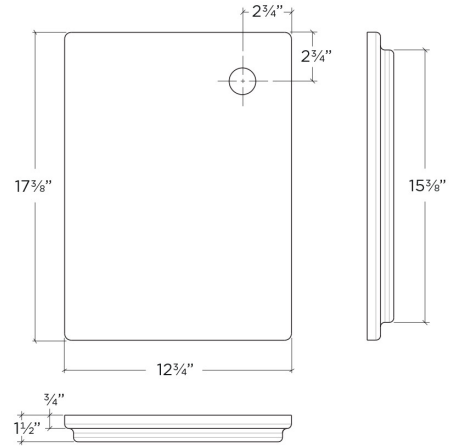

210060 | CUTTING BOARD, SMARTSTATION

FIRECLAY SINK ACCESSORY

Specifications

Model	210060
Collection	Cutting board, SmartStation
Compatible bowl dimension (front-to-back)	16"
Overall dimensions	12 3/4" × 17 3/8" × 1 1/2"

Features

- Profiled to sit perfectly on Fira sink accessory ledge, or be used on countertop
- Designed to match with other SmartStation walnut accessories
- Made of 1-1/2" thick solid walnut, edge grain construction
- Treated with penetrating beeswax to seal the wood moisture
- Safe for all food preparation