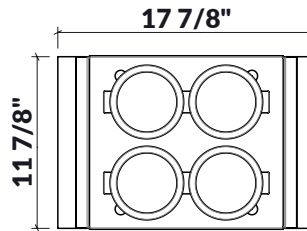

225314 | SERVING BIN WITH BOWLS (4)

STAINLESS STEEL SINK ACCESSORY

Specifications

Model	225314
Handle	Maple
Compatible bowl dimension (front-to-back)	17"
Overall dimensions	12" x 18" x 4 1/2"

Warranty

Home Refinements offers a 1-YEAR LIMITED WARRANTY following the purchase date for all mobile parts, options and accessories against defects of material and workmanship. This warranty is limited to defects or damages resulting from a normal residential use. For further details on our product warranty, please refer to our catalog or Web site.