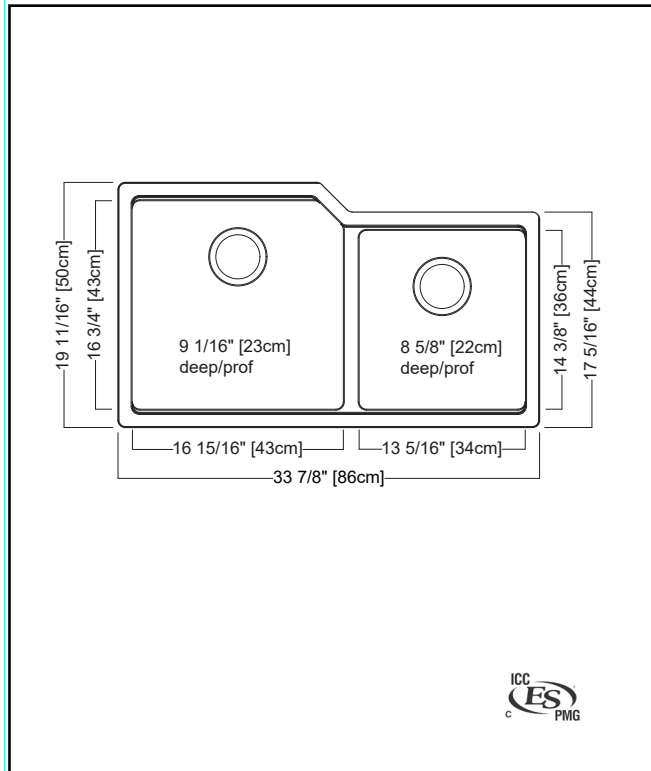

TECHNICAL FEATURES

OVERALL SINK SIZE (OD)	19 1/16" FB x 33 7/8" LR
LARGE BOWL SIZE (ID)	16 3/4" FB x 16 1/16" LR x 9 1/16" DP
SMALL BOWL SIZE (ID)	14 3/8" FB x 13 5/16" LR x 8 5/8" DP
MINIMUM CABINET SIZE	39"
CORNER RADIUS	15 mm
DRAIN HOLE LOCATION	Rear
INSTALLATION TYPE	Undermount
SOUND DAMPENING	Natural Sound Absorbing
Material	
WEIGHT	40.0 lbs
WARRANTY	Limited Lifetime
COUNTRY OF ORIGIN	Slovakia