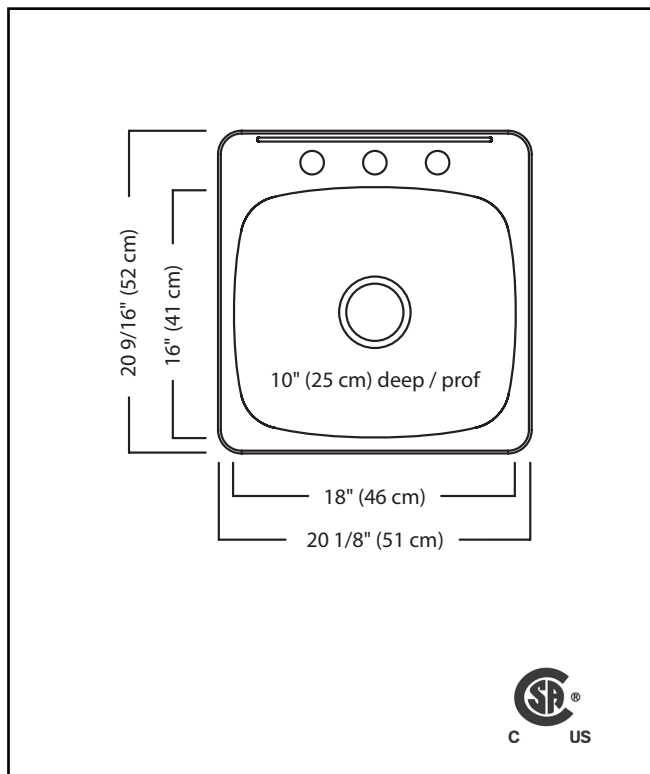

KINDRED

UTILITY COLLECTION

SINGLE BOWL 20 GAUGE TOPMOUNT/DROP IN

MODEL: RSL2020-10-3N (3 FAUCET HOLES)

MODEL: RSL2020-10-1N (1 FAUCET HOLE)

- ✓ EZ Torque hassle-free installation system that simplifies the installation process...just drop and drill
- ✓ Sound dampening system that reduces excess noise from running water and disposal vibration
- ✓ Gently sloping corners make cleaning a breeze
- ✓ Resilient finish offers lasting durability

TECHNICAL FEATURES

OVERALL SINK SIZE (OD)	20 9/16" FB x 20 1/8" LR
BOWL SIZE (ID)	16" FB x 18" LR x 10" DP
MINIMUM CABINET SIZE	24"
MATERIAL	20 Gauge
CORNER RADIUS	70 mm
STAINLESS STEEL FINISH	Linear Finish Bowl with Mirror Finished Rim
DRAIN HOLE LOCATION	Center
INSTALLATION TYPE	Topmount/Drop In
SOUND COATING	Sound pads
WEIGHT	14.0lbs
WARRANTY	Limited Lifetime
COUNTRY OF ORIGIN	Canada