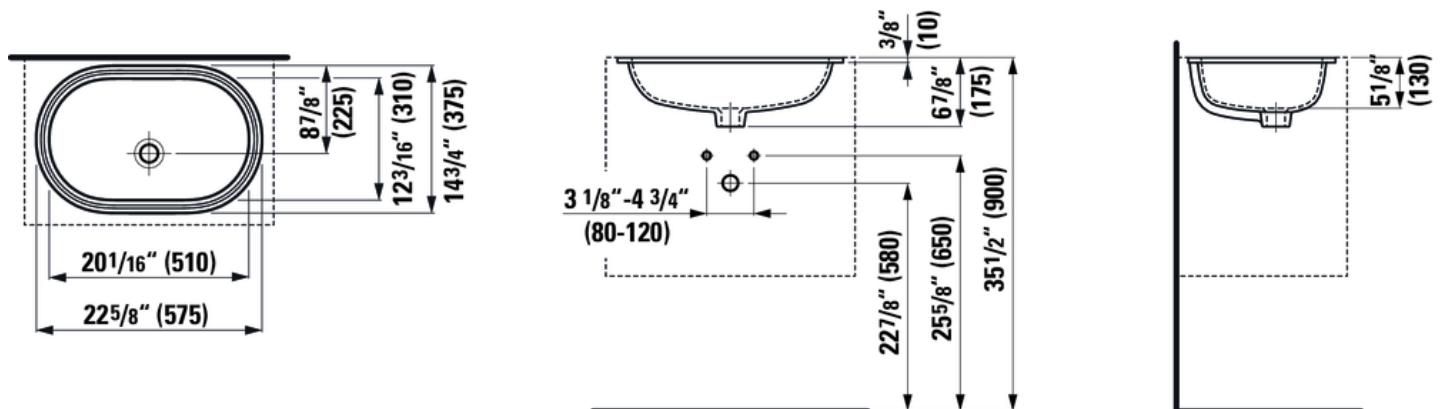

Technical drawings