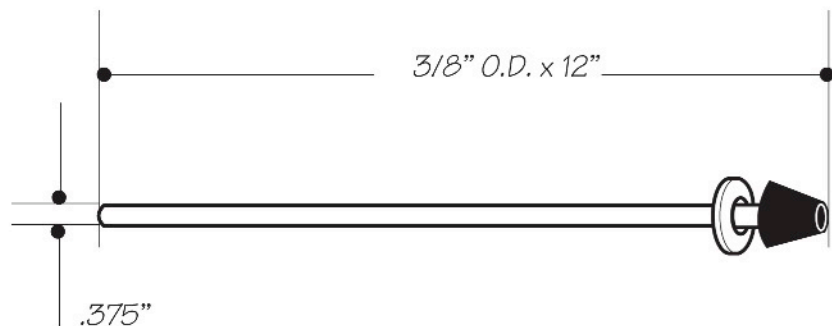

### INSTALLATION DIMENSIONS

*This model offers you the following features & benefits:*

- Annealed brass tube
- 3/8" O.D. x 12" length for lavatory applications
- Available in 21 finishes
  - CPB - Polished Chrome
  - SC - Satin Chrome
  - PN - Polished Nickel
  - BRN - Brushed Nickel
  - PEW - Pewter
  - PRN - Pearl Nickel
  - AB - Antique Brass
  - SB - Satin Brass
  - PVD - Polished Brass
  - WB - Weathered Brass
  - WCP - Weathered Copper
  - ACP - Antique Copper
  - PCP - Polished Copper
  - ORB - Oil Rubbed Bronze
  - VB - Venetian Bronze\*
  - PVDBB - Brushed Bronze
  - TB - Tuscan Brass
  - MB - Matte Black
  - FG - French Gold
  - GPB - Polished Gold
  - SG - Satin Gold