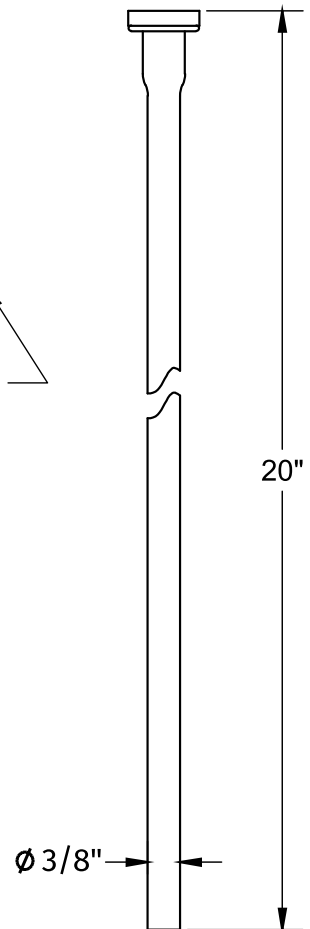

3/8" COMPRESSION
OUTLET