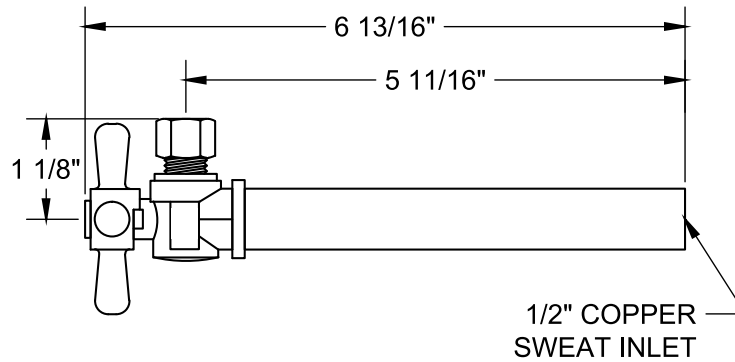

3/8" COMPRESSION
OUTLET