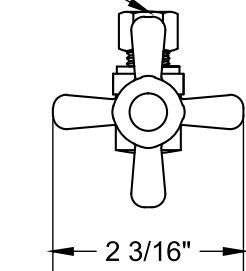

3/8" COMPRESSION
OUTLET