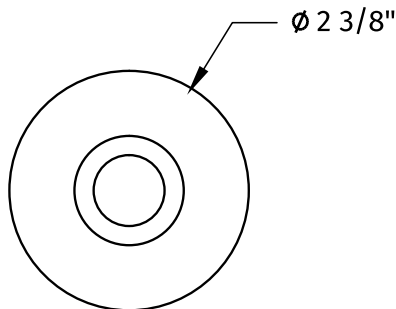

3/8" COMPRESSION
OUTLET