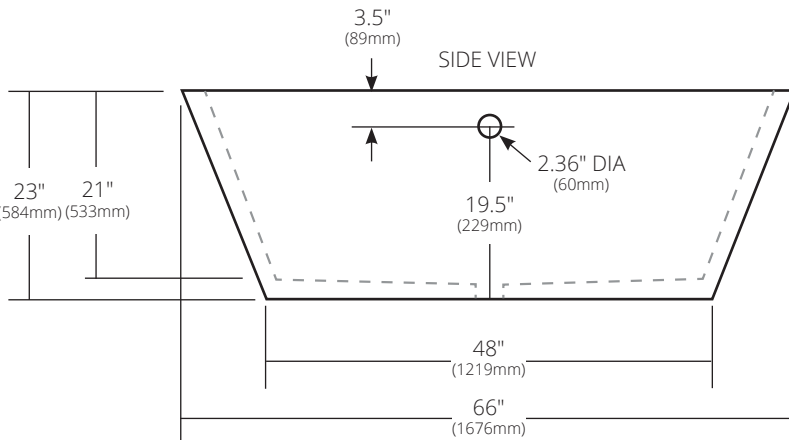

SPECIFICATIONS

MENDOCINO

NativeStone® Collection

NST6634-A Ash
 NST6634-C Charcoal
 NST6634-E Earth
 NST6634-P Pearl
 NST6634-S Slate

PRODUCT DETAILS

- 66" x 34" x 23" OD (1676mm x 864mm x 584mm)
- 2.17" (55mm) drain opening
- 2.36" (60mm) overflow hole
- Capacity: 88 gallons
- Weight: 788lbs
- Approx. 18" from center of drain to overflow floor placement
- Handcrafted from sustainable NativeStone
- Sealed with NativeStone Shield™

INSTALLATION

- Freestanding bathtub

COORDINATING PRODUCTS

- Push to Seal Bath Waste & Overflow: DR290

STANDARDS COMPLIANCE

- UPC/cUPC compliant

IMPORTANT

Do NOT use tape or other adhesives on NativeStone as it may remove the sealer.

Due to the handcrafted nature of this product, it will vary in finish, texture, and other details. Dimensions may vary up to ¼" (6mm). We strongly recommend waiting for the actual product before making any installation cuts.