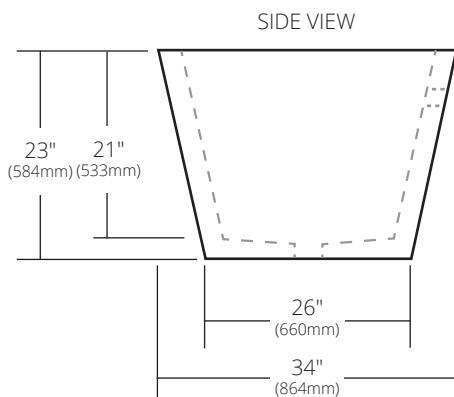

SPECIFICATIONS

MENDOCINO

NativeStone® Collection

NST6634-A Ash
 NST6634-C Charcoal
 NST6634-E Earth
 NST6634-P Pearl
 NST6634-S Slate

PRODUCT DETAILS

- 66" x 34" x 23" OD (1676mm x 864mm x 584mm)
- 2.17" (55mm) drain opening
- 2.36" (60mm) overflow hole
- Capacity: 88 gallons
- Weight: 788lbs
- Approx. 18" from center of drain to overflow floor placement
- Handcrafted from sustainable NativeStone
- Sealed with NativeStone Shield™

Due to the handcrafted nature of this product, it will vary in finish, texture, and other details. Dimensions may vary up to ¼" (6mm). We strongly recommend waiting for the actual product before making any installation cuts.