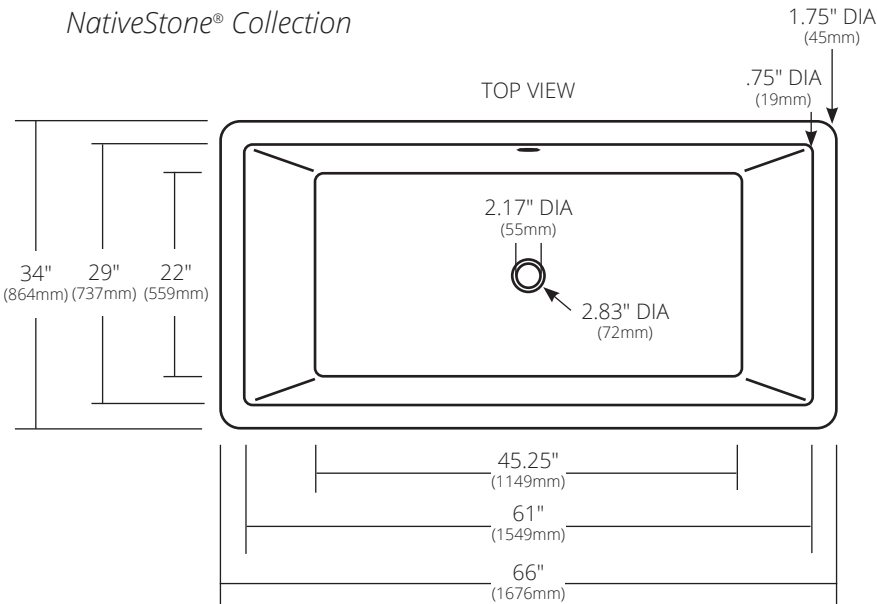

SPECIFICATIONS

MENDOCINO

NativeStone® Collection

NST6634-A Ash
 NST6634-C Charcoal
 NST6634-E Earth
 NST6634-P Pearl
 NST6634-S Slate

PRODUCT DETAILS

- 66" x 34" x 23" OD (1676mm x 864mm x 584mm)
- 2.17" (55mm) drain opening
- 2.36" (60mm) overflow hole
- Capacity: 88 gallons
- Weight: 788lbs
- Approx. 18" from center of drain to overflow floor placement
- Handcrafted from sustainable NativeStone
- Sealed with NativeStone Shield™

INSTALLATION

- Freestanding bathtub

COORDINATING PRODUCTS

- Push to Seal Bath Waste & Overflow: DR290

STANDARDS COMPLIANCE

- UPC/cUPC compliant

IMPORTANT

Do NOT use tape or other adhesives on NativeStone as it may remove the sealer.

Due to the handcrafted nature of this product, it will vary in finish, texture, and other details. Dimensions may vary up to ¼" (6mm). We strongly recommend waiting for the actual product before making any installation cuts.