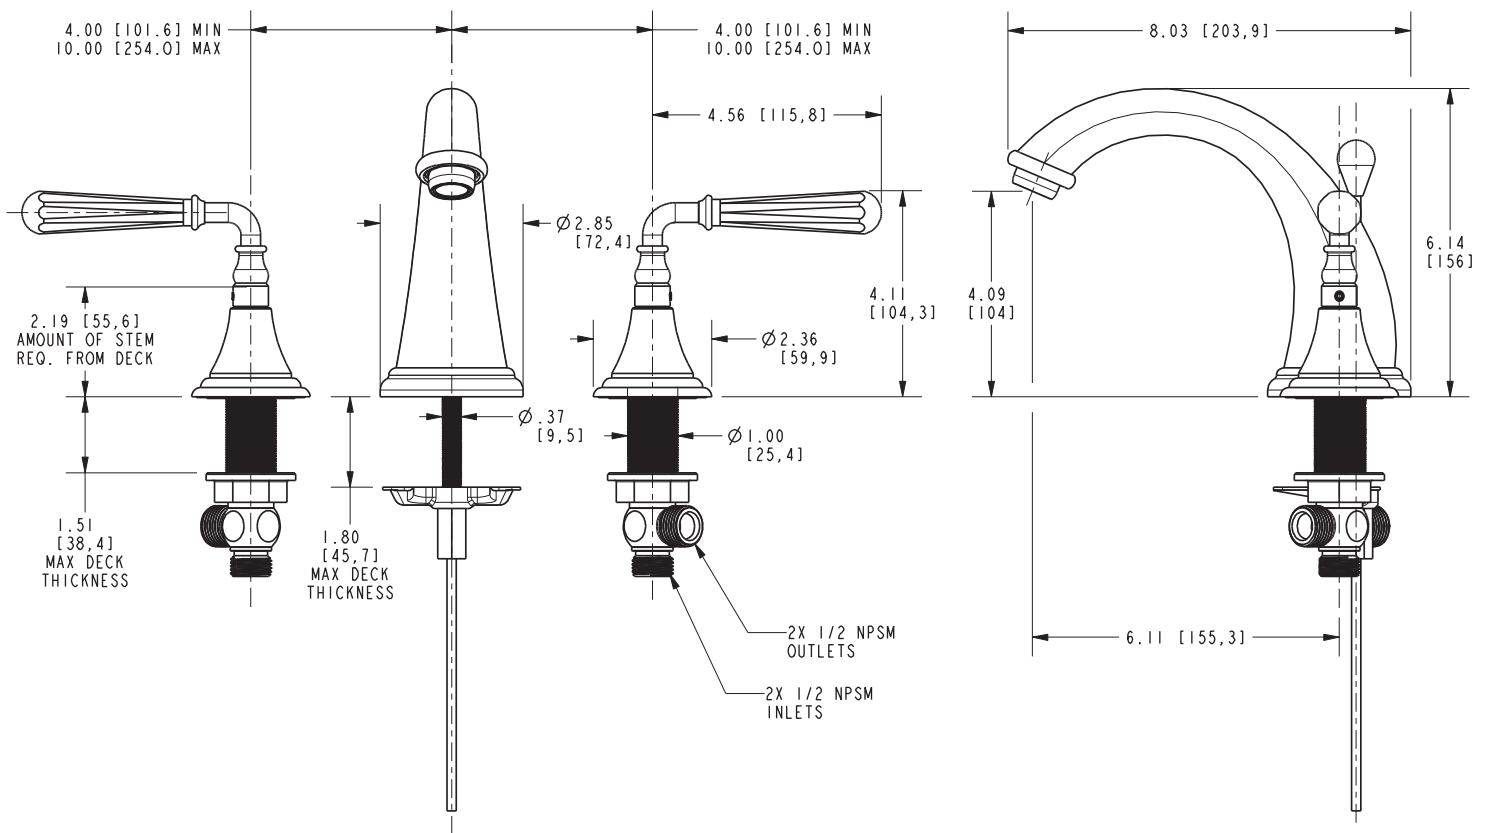

Features

- Solid brass construction
- Brass valve bodies
- Quarter-turn washerless ceramic disc valve cartridges
- Spout assembly with integral supply hoses
- Pop-up drain with tailpiece
- 4.09" (10.4 cm) spout height at outlet
- 6.11" (15.5 cm) spout reach (c-c)
- For 8" (20.3 cm) centers - Maximum 20" (50.8 cm)
- ADA Compliant
- 1.2 GPM (4.5 LPM) Max

Product Specification Add "Color / Finish" suffix to Model number, below.

The two-handle Widespread Lavatory Faucet shall be made of solid brass construction. Faucet shall incorporate a spout assembly with integral supply hoses and feature brass valve bodies with quarter-turn washerless ceramic disc valve cartridges. Faucet shall have a 1.2 gallon (4.5 liter) per minute maximum flow rate. Product shall be for 8" (20.3 cm) centers - Maximum 20" (50.8 cm). Product shall incorporate a 4.09" (10.4 cm) spout height at outlet and a 6.11" (15.5 cm) spout reach (c-c). Faucet shall include a pop-up drain with tailpiece and incorporate ADA compliant traditional lever handles. Widespread Lavatory Faucet shall be Newport Brass Model 1740/____ .

1740

PRODUCT DIMENSIONS *(Units are in inches)*

Product Dimensions are provided for reference only. For specific product installation guidelines, please reference the Installation Instructions of the product being installed.