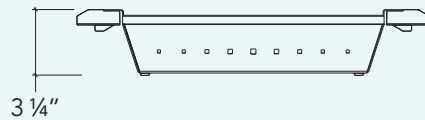

IH-CA-16

ProInox H0 + H75

Colander

For stainless steel kitchen sink

Bowl

All

Overall

6" x 17 1/8" x 3 1/4"

Packaging

9 1/4" x 21 1/2" x 5 7/8"

9 lbs

Features and benefits

- 304 brushed finish stainless steel (18/10)
- Sits directly over the sink
- Plastic handles and footings prevent the colander from scratching the sink and the countertop
- Hygienic way to drain or rinse food