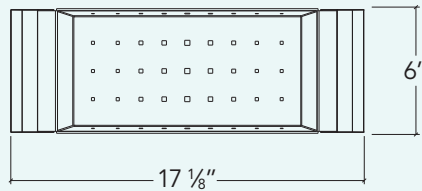

IH-CA-16

ProInox H0 + H75

Colander

For stainless steel kitchen sink

Bowl

All

Overall

6" x 17 1/8" x 3 1/4"

Packaging

9 1/4" x 21 1/2" x 5 7/8"

9 lbs

Features and benefits

- 304 brushed finish stainless steel (18/10)
- Sits directly over the sink
- Plastic handles and footings prevent the colander from scratching the sink and the countertop
- Hygienic way to drain or rinse food