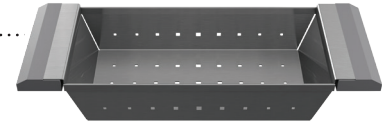

IH-CA-16

ProInox H0 + H75

Colander

For stainless steel kitchen sink

Bowl

All

Overall

6" x 17 1/8" x 3 1/4"

Packaging

9 1/4" x 21 1/2" x 5 7/8"

9 lbs

Features and benefits

- 304 brushed finish stainless steel (18/10)
- Sits directly over the sink
- Plastic handles and footings prevent the colander from scratching the sink and the countertop
- Hygienic way to drain or rinse food