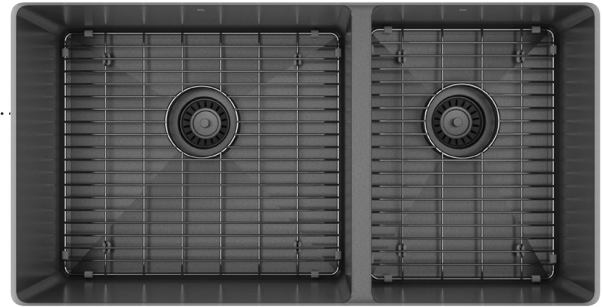

IH75-UR-331810-BLK-G

ProInox H75

Stainless steel kitchen sink

Handcrafted

Contemporary style corners [0,75"]

Installation

Undermount

Bowl

18" x 16" x 10"

12" x 16" x 8"

Overall

33" x 18" x 10"

Recommended cabinet

36"

Drain

Ø 1/2"

Packaging

38 1/8" x 23 1/4" x 14 3/8"

43 lbs

Features

- SET INCLUDES: Black stainless steel sink, grid, Black stainless steel strainer (AA-SA-3.5-BLK) and mounting hardware included, cutout template.
- UNDERMOUNT INSTALLATION: Undermount sinks are usually installed underneath a solid piece of countertop material. This installation allows to easily wipe water and crumbs into sink without getting caught between the sink edge and the countertop. It also has the advantage to create a clean look.
- NANO TECHNOLOGY: Scratch resistant for long-term use and easy maintenance
- COLOR PVD TECHNOLOGY: Used in the aerospace and biomedical fields, PVD is the most corrosion resistant coating to strengthen and protect your sink for lifetime.
- STRONG: Corrosion resistant material - 304 series (18/10)
- QUIET: Sound deadening pads for maximum noise reduction.
- SLIGHTLY ROUNDED RADIUS CORNERS give a contemporary style that is easy to clean.
- CROSS GROOVES: Stylish and functional bowl bottom grooves that facilitate water drainage.
- CERTIFICATIONS: ASME A112.19.3, CSA B45.0, et CSA B45.4, FDA approved
- LIFETIME LIMITED WARRANTY: Satisfaction guaranteed with customer service that cares.
- Must-have accessories: Custom fit bottom grids, Bin for sink (IH-BI-16), Colander for sink (IH-CA-16), Wood cutting board (IH-BA-16-MA), Plastic cutting board (IH-BB-16-WH)
- Despite the resistance of the PVD coating, the color of the sink is scratch resistant but not scratch proof. Care should be taken with sharp objects as they can scratch the surface colour leaving permanent marks.