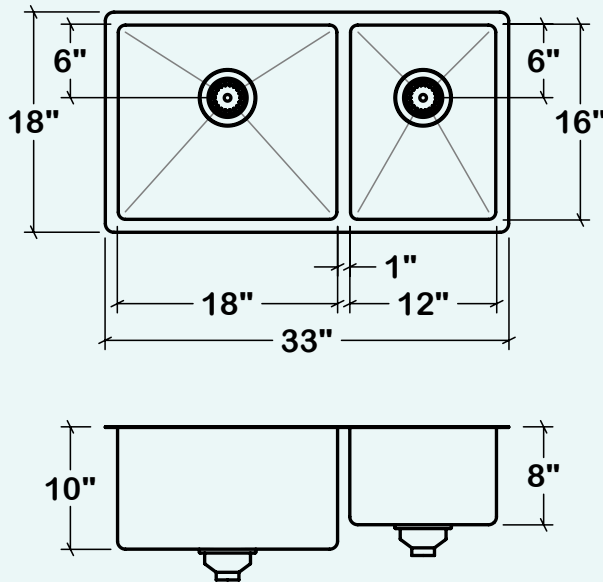

IH75-UR-331810-BLK-G

ProInox H75

Stainless steel kitchen sink

Handcrafted

Contemporary style corners [0,75"]

Installation

Undermount

Bowl

18" x 16" x 10"

12" x 16" x 8"

Overall

33" x 18" x 10"

Recommended cabinet

36"

Drain

Ø 1/2"

Packaging

38 1/8" x 23 1/4" x 14 3/8"

43 lbs

Features

- SET INCLUDES: Black stainless steel sink, grid, Black stainless steel strainer (AA-SA-3.5-BLK) and mounting hardware included, cutout template.
- UNDERMOUNT INSTALLATION: Undermount sinks are usually installed underneath a solid piece of countertop material. This installation allows to easily wipe water and crumbs into sink without getting caught between the sink edge and the countertop. It also has the advantage to create a clean look.
- NANO TECHNOLOGY: Scratch resistant for long-term use and easy maintenance
- COLOR PVD TECHNOLOGY: Used in the aerospace and biomedical fields, PVD is the most corrosion resistant coating to strengthen and protect your sink for lifetime.
- STRONG: Corrosion resistant material - 304 series (18/10)
- QUIET: Sound deadening pads for maximum noise reduction.
- SLIGHTLY ROUNDED RADIUS CORNERS give a contemporary style that is easy to clean.
- CROSS GROOVES: Stylish and functional bowl bottom grooves that facilitate water drainage.
- CERTIFICATIONS: ASME A112.19.3, CSA B45.0, et CSA B45.4, FDA approved
- LIFETIME LIMITED WARRANTY: Satisfaction guaranteed with customer service that cares.
- Must-have accessories: Custom fit bottom grids, Bin for sink (IH-BI-16), Colander for sink (IH-CA-16), Wood cutting board (IH-BA-16-MA), Plastic cutting board (IH-BB-16-WH)
- Despite the resistance of the PVD coating, the color of the sink is scratch resistant but not scratch proof. Care should be taken with sharp objects as they can scratch the surface colour leaving permanent marks.