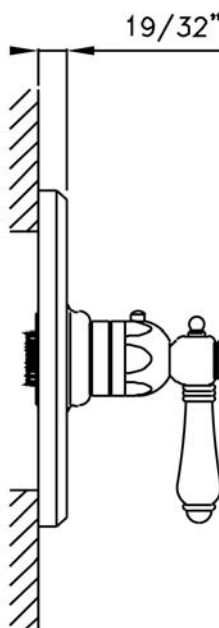

A4914LH (Hex Metal Lever)

A4914LC (Swarovski® Crystal Lever)

A4914XC (Swarovski® Crystal Cross Handle)

FEATURES

- Trimplate, and temperature control for the A4913BO Rough
- All brass trimplate, escutcheons and handle
- Temperature control includes pre-set safety stop with override
- Comes with C7913SET extension kit
- **Must order A4913BO or R1085BO rough valve to complete**

A4914LM & A4914LP

A4914XM

A4914LH

A4914XC

A4914LC

A4914 Spare Parts