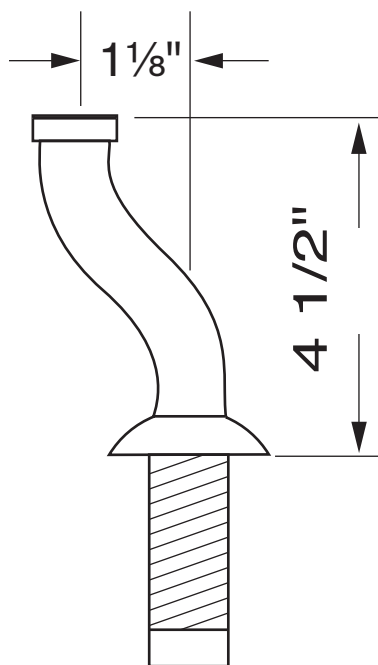

WARRANTY

- Limited Lifetime