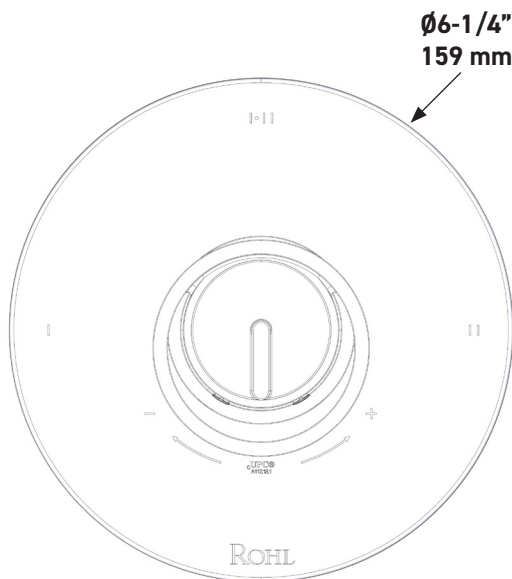

SPECIFICATIONS

DESCRIPTION

- "Set it and forget it" temperature control
- Temperature and volume control with diverter
- 2 dedicated functions and 1 shared function
- 16 outer and inner handle finishes
- Outer handle finish and body finish are always the same
- Rough-in valve sold separately:
  - Order R23 rough-in valve
  - 3/4" extension kit available, order EXT23KIT34
  - 1-1/4" extension kit available, order EXT23KIT114

CARTRIDGE

- 0-925 (Included)

STANDARDS

- ASME A112.18.1

WARRANTY

- Most products or parts carry "Limited Warranties" against manufacturing defects. For US customers please visit houseofrohl.com/support and for Canadian customers please visit houseofrohl.ca/support for complete product and finish warranty.

Eclissi™ 1/2" Therm & Pressure Balance Trim with 3 Functions (Shared)

CORE MODEL: TEC23W1

UPC®

For warranty or additional information, contact:

US Customers

U.S.A.
houseofrohl.com/support
1-800-777-9762

Canadian Customers

QUEBEC / MARITIMES / WESTERN CANADA
QUÉBEC / MARITIMES / OUEST CANADIEN
QUEBEC / MARITIMOS / CANADA OCCIDENTAL
houseofrohl.ca/support
1-866-473-8442

ONTARIO
houseofrohl.ca/support
1-800-287-5354