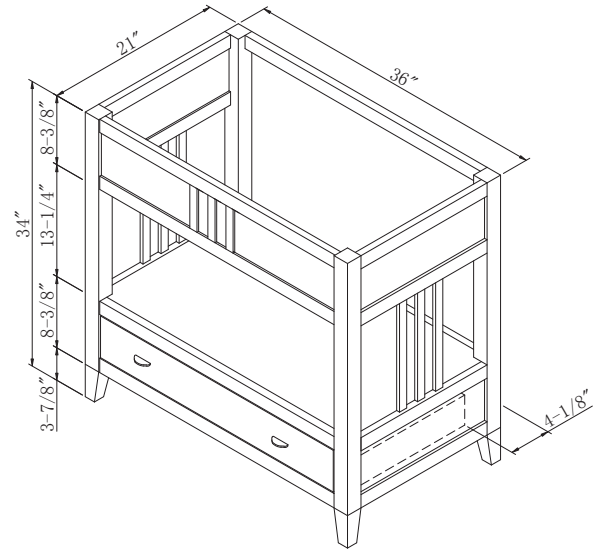

Harper Features: Clean design lines, solid wood drawers with dovetail joinery, framed doors and side panels, “floating” mirror in rectangular frame, soft-close door mechanisms, ample interior storage, and tapering feet with adjustable levelers.

HP3621D Vanity

Metro Gray Features: Open design for storage and display, solid wood drawer boxes with dovetail joints, full-extension drawer slides, tapering feet with adjustable levelers.

MG3621D Vanity