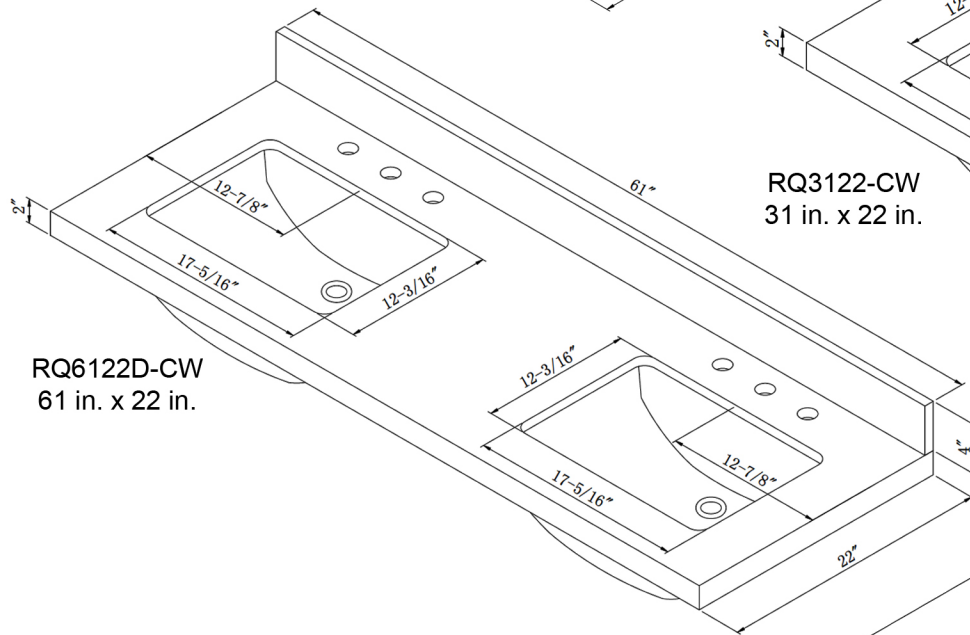

RQ2522-CW
25 in. x 22 in.

RQ3122-CW
31 in. x 22 in.

RQ3722-CW
37 in. x 22 in.

* Individual
specification
on reverse

* Close-up of typical grain

RQ4922-CW
49 in. x 22 in.

RQ6122D-CW
61 in. x 22 in.

*See reverse for detailed dimensions
Individual images are not to scale

Premier Quartz Tops with Integrated Ceramic Bowl Program

Durable Finish / Easy Cleaning / Maintenance Free / Integrated Basin

Sizes Available: 25", 31", 37", 49", 61" Wide

Sagehill
Designs

Features:

- Fit perfectly on a wide variety of Sagehill Designs vanities
- Available in five standard sizes (25", 31", 37", 49", 61" Wide)
- Integrated ceramic basin
- Overflow protection
- Light gray with darker gray vein line
- 31", 37", 49", 61" Pre-drilled for 8" spread faucet set
- Standard drain outlets

RQ4922-CW
49 in. x 22 in.

RQ2522-CW
25 in. x 22 in.

RQ6122D-CW
61 in. x 22 in.

RQ3122-CW
31 in. x 22 in.

RQ3722-CW
37 in. x 22 in.

Individual images are not to scale