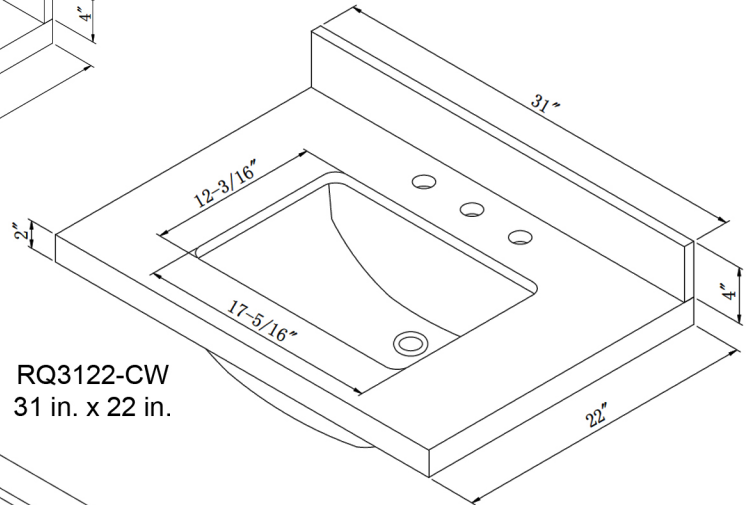

RQ2522-CW
25 in. x 22 in.

RQ3122-CW
31 in. x 22 in.

RQ3722-CW
37 in. x 22 in.

* Individual
specification
on reverse

* Close-up of typical grain

RQ4922-CW
49 in. x 22 in.

RQ6122D-CW
61 in. x 22 in.

*See reverse for detailed dimensions
Individual images are not to scale

Premier Quartz Tops with Integrated Ceramic Bowl Program

Durable Finish / Easy Cleaning / Maintenance Free / Integrated Basin

Sizes Available: 25", 31", 37", 49", 61" Wide

Sagehill
Designs

Features:

- Fit perfectly on a wide variety of Sagehill Designs vanities
- Available in five standard sizes (25", 31", 37", 49", 61" Wide)
- Integrated ceramic basin
- Overflow protection
- Light gray with darker gray vein line
- 31", 37", 49", 61" Pre-drilled for 8" spread faucet set
- Standard drain outlets

RQ4922-CW
49 in. x 22 in.

RQ2522-CW
25 in. x 22 in.

RQ6122D-CW
61 in. x 22 in.

RQ3122-CW
31 in. x 22 in.

RQ3722-CW
37 in. x 22 in.

Individual images are not to scale