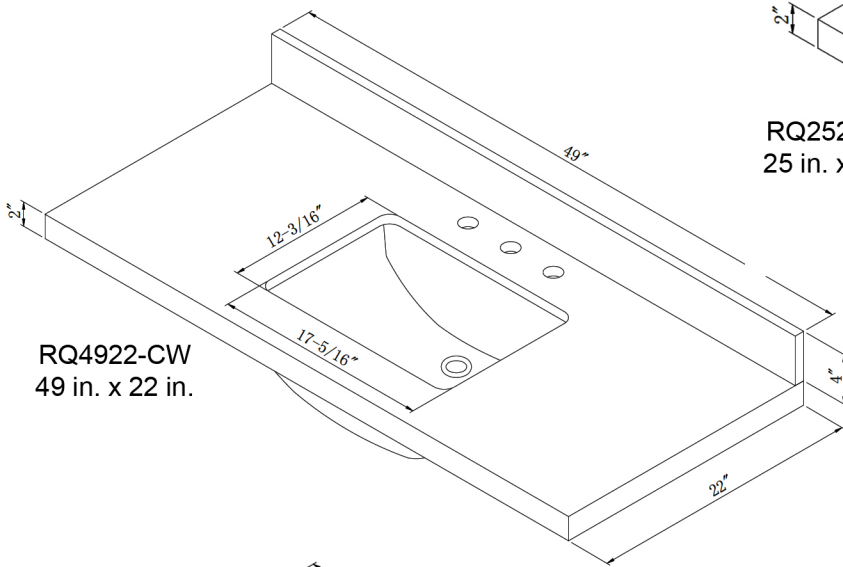

RQ2522-CW
25 in. x 22 in.

RQ3122-CW
31 in. x 22 in.

RQ3722-CW
37 in. x 22 in.

* Individual
specification
on reverse

* Close-up of typical grain

RQ4922-CW
49 in. x 22 in.

RQ6122D-CW
61 in. x 22 in.

*See reverse for detailed dimensions
Individual images are not to scale

Premier Quartz Tops with Integrated Ceramic Bowl Program

Durable Finish / Easy Cleaning / Maintenance Free / Integrated Basin

Sizes Available: 25", 31", 37", 49", 61" Wide

Sagehill
Designs

Features:

- Fit perfectly on a wide variety of Sagehill Designs vanities
- Available in five standard sizes (25", 31", 37", 49", 61" Wide)
- Integrated ceramic basin
- Overflow protection
- Light gray with darker gray vein line
- 31", 37", 49", 61" Pre-drilled for 8" spread faucet set
- Standard drain outlets

RQ4922-CW
49 in. x 22 in.

RQ2522-CW
25 in. x 22 in.

RQ6122D-CW
61 in. x 22 in.

RQ3122-CW
31 in. x 22 in.

RQ3722-CW
37 in. x 22 in.

Individual images are not to scale