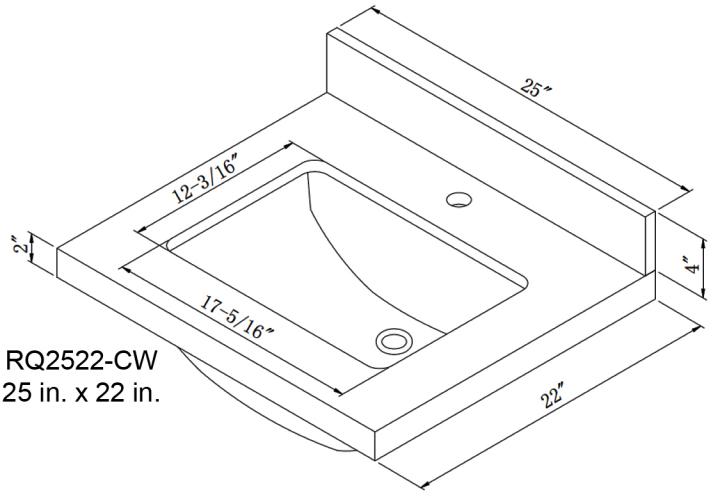

RQ2522-CW
25 in. x 22 in.

RQ3122-CW
31 in. x 22 in.

RQ3722-CW
37 in. x 22 in.

* Individual
specification
on reverse

* Close-up of typical grain

RQ4922-CW
49 in. x 22 in.

RQ6122D-CW
61 in. x 22 in.

*See reverse for detailed dimensions
Individual images are not to scale

Premier Quartz Tops with Integrated Ceramic Bowl Program

Durable Finish / Easy Cleaning / Maintenance Free / Integrated Basin

Sizes Available: 25", 31", 37", 49", 61" Wide

Sagehill
Designs

Features:

- Fit perfectly on a wide variety of Sagehill Designs vanities
- Available in five standard sizes (25", 31", 37", 49", 61" Wide)
- Integrated ceramic basin
- Overflow protection
- Light gray with darker gray vein line
- 31", 37", 49", 61" Pre-drilled for 8" spread faucet set
- Standard drain outlets

RQ4922-CW
49 in. x 22 in.

RQ2522-CW
25 in. x 22 in.

RQ6122D-CW
61 in. x 22 in.

RQ3122-CW
31 in. x 22 in.

RQ3722-CW
37 in. x 22 in.

Individual images are not to scale