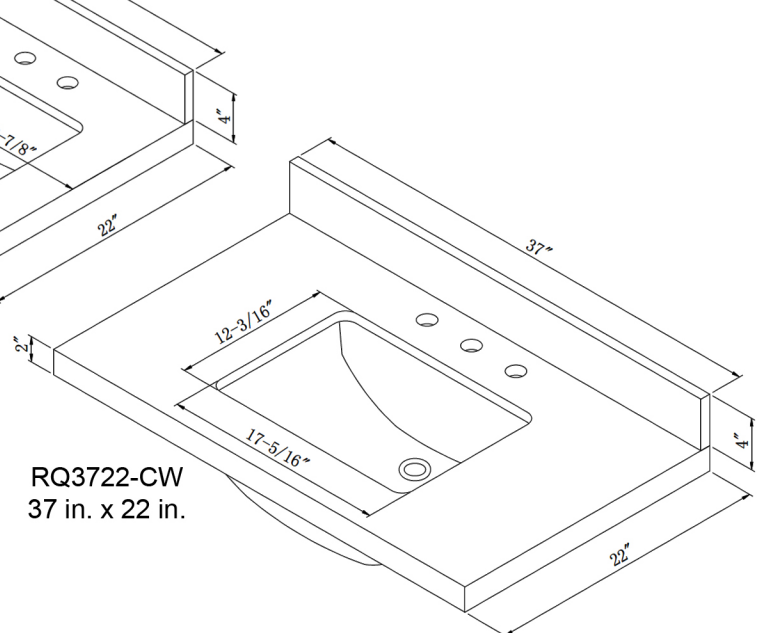

RQ2522-CW
25 in. x 22 in.

RQ3122-CW
31 in. x 22 in.

RQ3722-CW
37 in. x 22 in.

* Individual
specification
on reverse

* Close-up of typical grain

RQ4922-CW
49 in. x 22 in.

RQ6122D-CW
61 in. x 22 in.

*See reverse for detailed dimensions
Individual images are not to scale

Premier Quartz Tops with Integrated Ceramic Bowl Program

Durable Finish / Easy Cleaning / Maintenance Free / Integrated Basin

Sizes Available: 25", 31", 37", 49", 61" Wide

Sagehill
Designs

Features:

- Fit perfectly on a wide variety of Sagehill Designs vanities
- Available in five standard sizes (25", 31", 37", 49", 61" Wide)
- Integrated ceramic basin
- Overflow protection
- Light gray with darker gray vein line
- 31", 37", 49", 61" Pre-drilled for 8" spread faucet set
- Standard drain outlets

RQ4922-CW
49 in. x 22 in.

RQ2522-CW
25 in. x 22 in.

RQ6122D-CW
61 in. x 22 in.

RQ3122-CW
31 in. x 22 in.

RQ3722-CW
37 in. x 22 in.

Individual images are not to scale