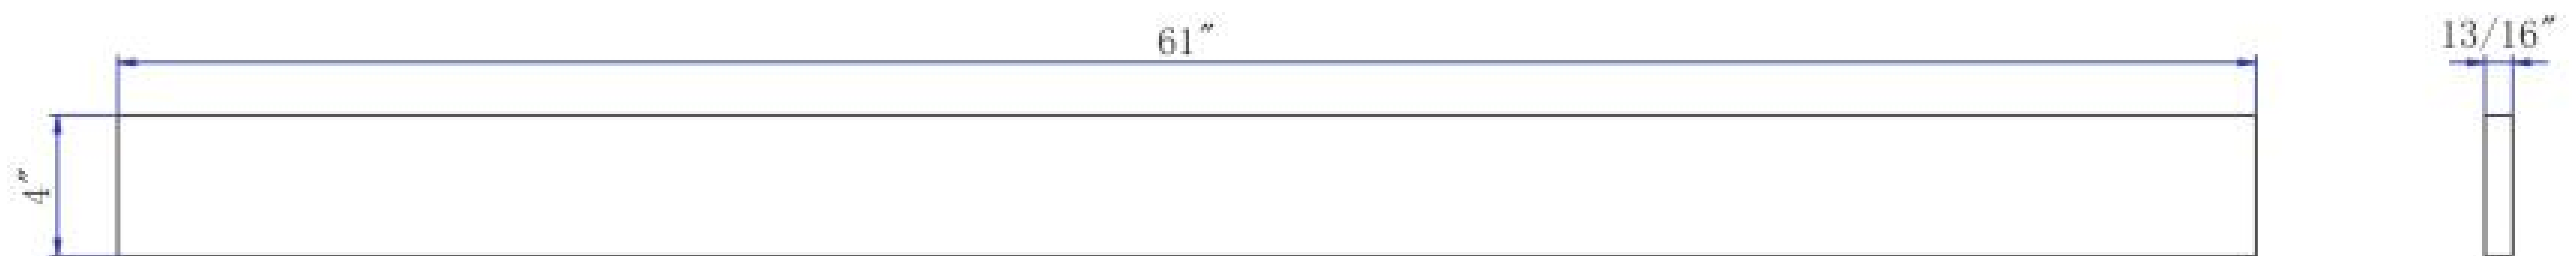

RW Carrara White Marble Vanity Tops

Durable White Basin Finish / Easy Cleaning / Maintenance Free / Unique Basin Design
Sizes Available: 25", 31", 37", 49", 61" Wide

These Designer Vanity Tops Feature:

- Available in five standard sizes (25", 31", 37", 49", 61")
- Overflow protection
- Standard drain outlet
- Integrated basin with elegant curved lines
- 25" Single hole Pre-drilled
- 31", 37", 49", 61" Pre-drilled for 8" spread faucet set

Sizes Available: 25", 31", 37", 49", 61" Wide

Detailed Dimensions:

RW2522-CW

RW3122-CW
RW3722-CW
RW4922-CW

RW6122D-CW

Note: Printed finish representations are for general reference only. Contact your dealer to view actual finish samples.