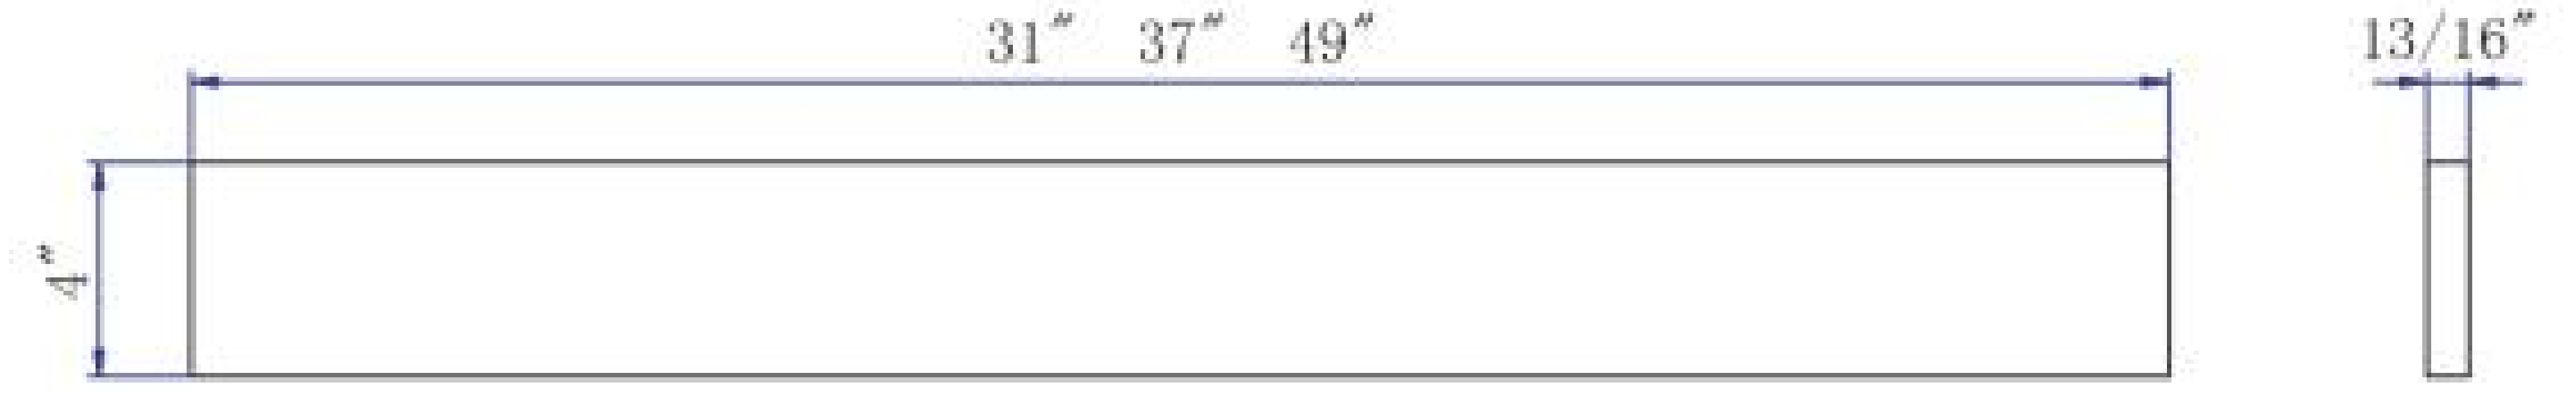

RW Carrara White Marble Vanity Tops

Durable White Basin Finish / Easy Cleaning / Maintenance Free / Unique Basin Design
Sizes Available: 25", 31", 37", 49", 61" Wide

These Designer Vanity Tops Feature:

- Available in five standard sizes (25", 31", 37", 49", 61")
- Overflow protection
- Standard drain outlet
- Integrated basin with elegant curved lines
- 25" Single hole Pre-drilled
- 31", 37", 49", 61" Pre-drilled for 8" spread faucet set

Carrara White Marble Vanity Top with Pre-Mounted Ceramic Basin - Drilled for an 8" Spread Faucet

RW2522-CW - 25"W x 22"D x 1-3/16"

RW3122-CW - 31"W x 22"D x 1-3/16"

RW3722-CW - 37"W x 22"D x 1-3/16"

RW4922-CW - 49"W x 22"D x 1-3/16"

New Thicker Top!
(3cm / 1-3/16")

Shown on Urban Metallo Vanity

RW6122D-CW - 61"W x 22"D x 1-3/16"

*See reverse for detailed dimensions

RW Carrara White Marble Vanity Tops

Durable White Basin Finish / Easy Cleaning / Maintenance Free / Unique Basin Design

Sizes Available: 25", 31", 37", 49", 61" Wide

Detailed Dimensions:

RW2522-CW

RW3122-CW
RW3722-CW
RW4922-CW

RW6122D-CW

Note: Printed finish representations are for general reference only. Contact your dealer to view actual finish samples.