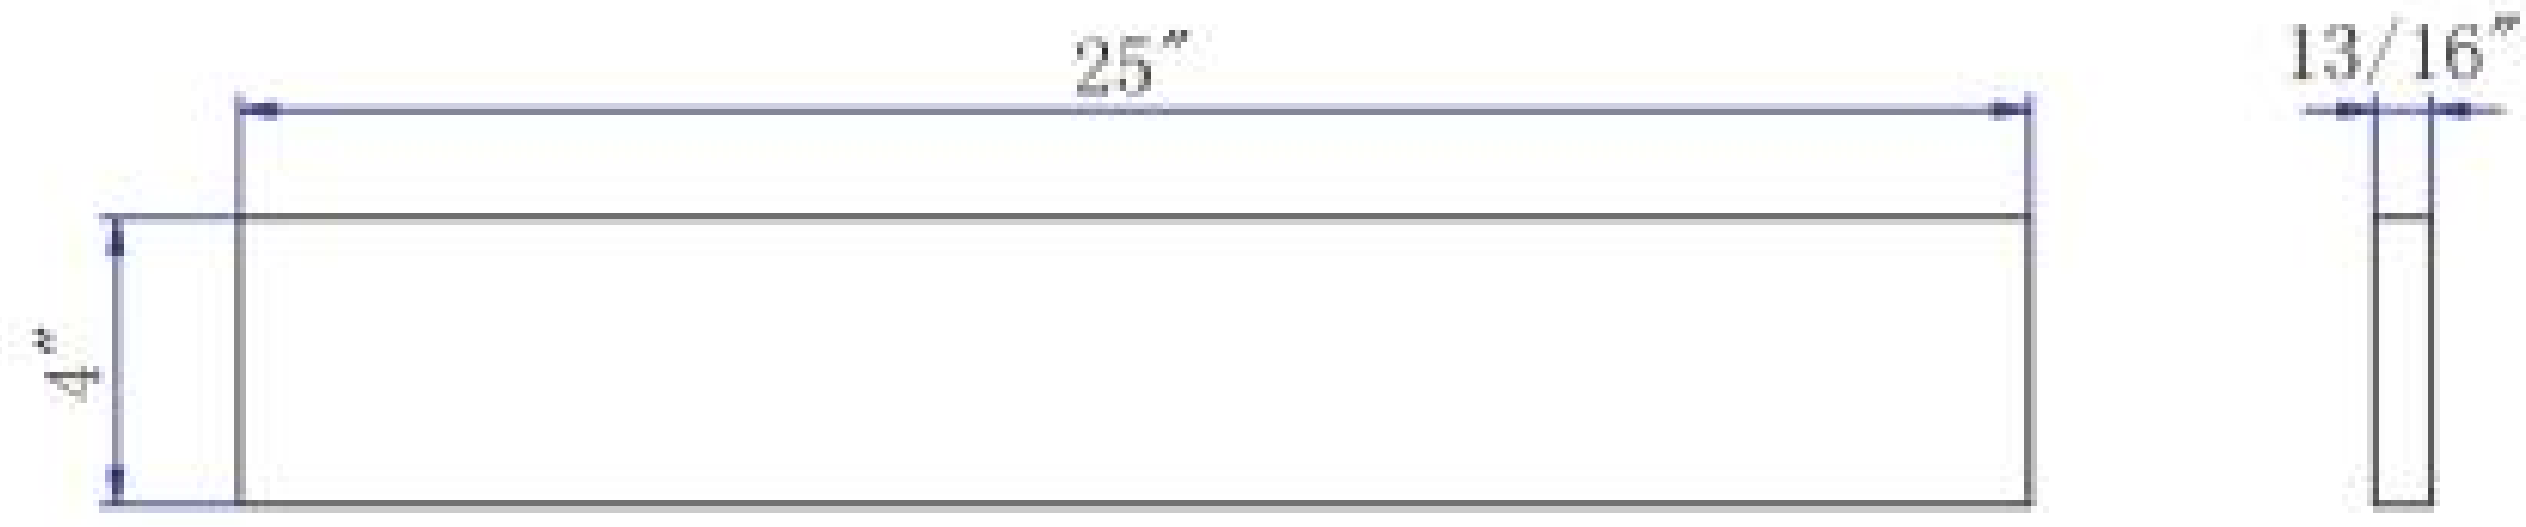

RW Carrara White Marble Vanity Tops

Durable White Basin Finish / Easy Cleaning / Maintenance Free / Unique Basin Design
Sizes Available: 25", 31", 37", 49", 61" Wide

These Designer Vanity Tops Feature:

- Available in five standard sizes (25", 31", 37", 49", 61")
- Overflow protection
- Standard drain outlet
- Integrated basin with elegant curved lines
- 25" Single hole Pre-drilled
- 31", 37", 49", 61" Pre-drilled for 8" spread faucet set

Carrara White Marble Vanity Top with Pre-Mounted Ceramic Basin - Drilled for an 8" Spread Faucet

RW2522-CW - 25"W x 22"D x 1-3/16"

RW3122-CW - 31"W x 22"D x 1-3/16"

RW3722-CW - 37"W x 22"D x 1-3/16"

RW4922-CW - 49"W x 22"D x 1-3/16"

New Thicker Top!
(3cm / 1-3/16")

Shown on Urban Metallo Vanity

RW6122D-CW - 61"W x 22"D x 1-3/16"

*See reverse for detailed dimensions

RW Carrara White Marble Vanity Tops

Durable White Basin Finish / Easy Cleaning / Maintenance Free / Unique Basin Design

Sizes Available: 25", 31", 37", 49", 61" Wide

Detailed Dimensions:

RW2522-CW

RW3122-CW
RW3722-CW
RW4922-CW

RW6122D-CW

Note: Printed finish representations are for general reference only. Contact your dealer to view actual finish samples.