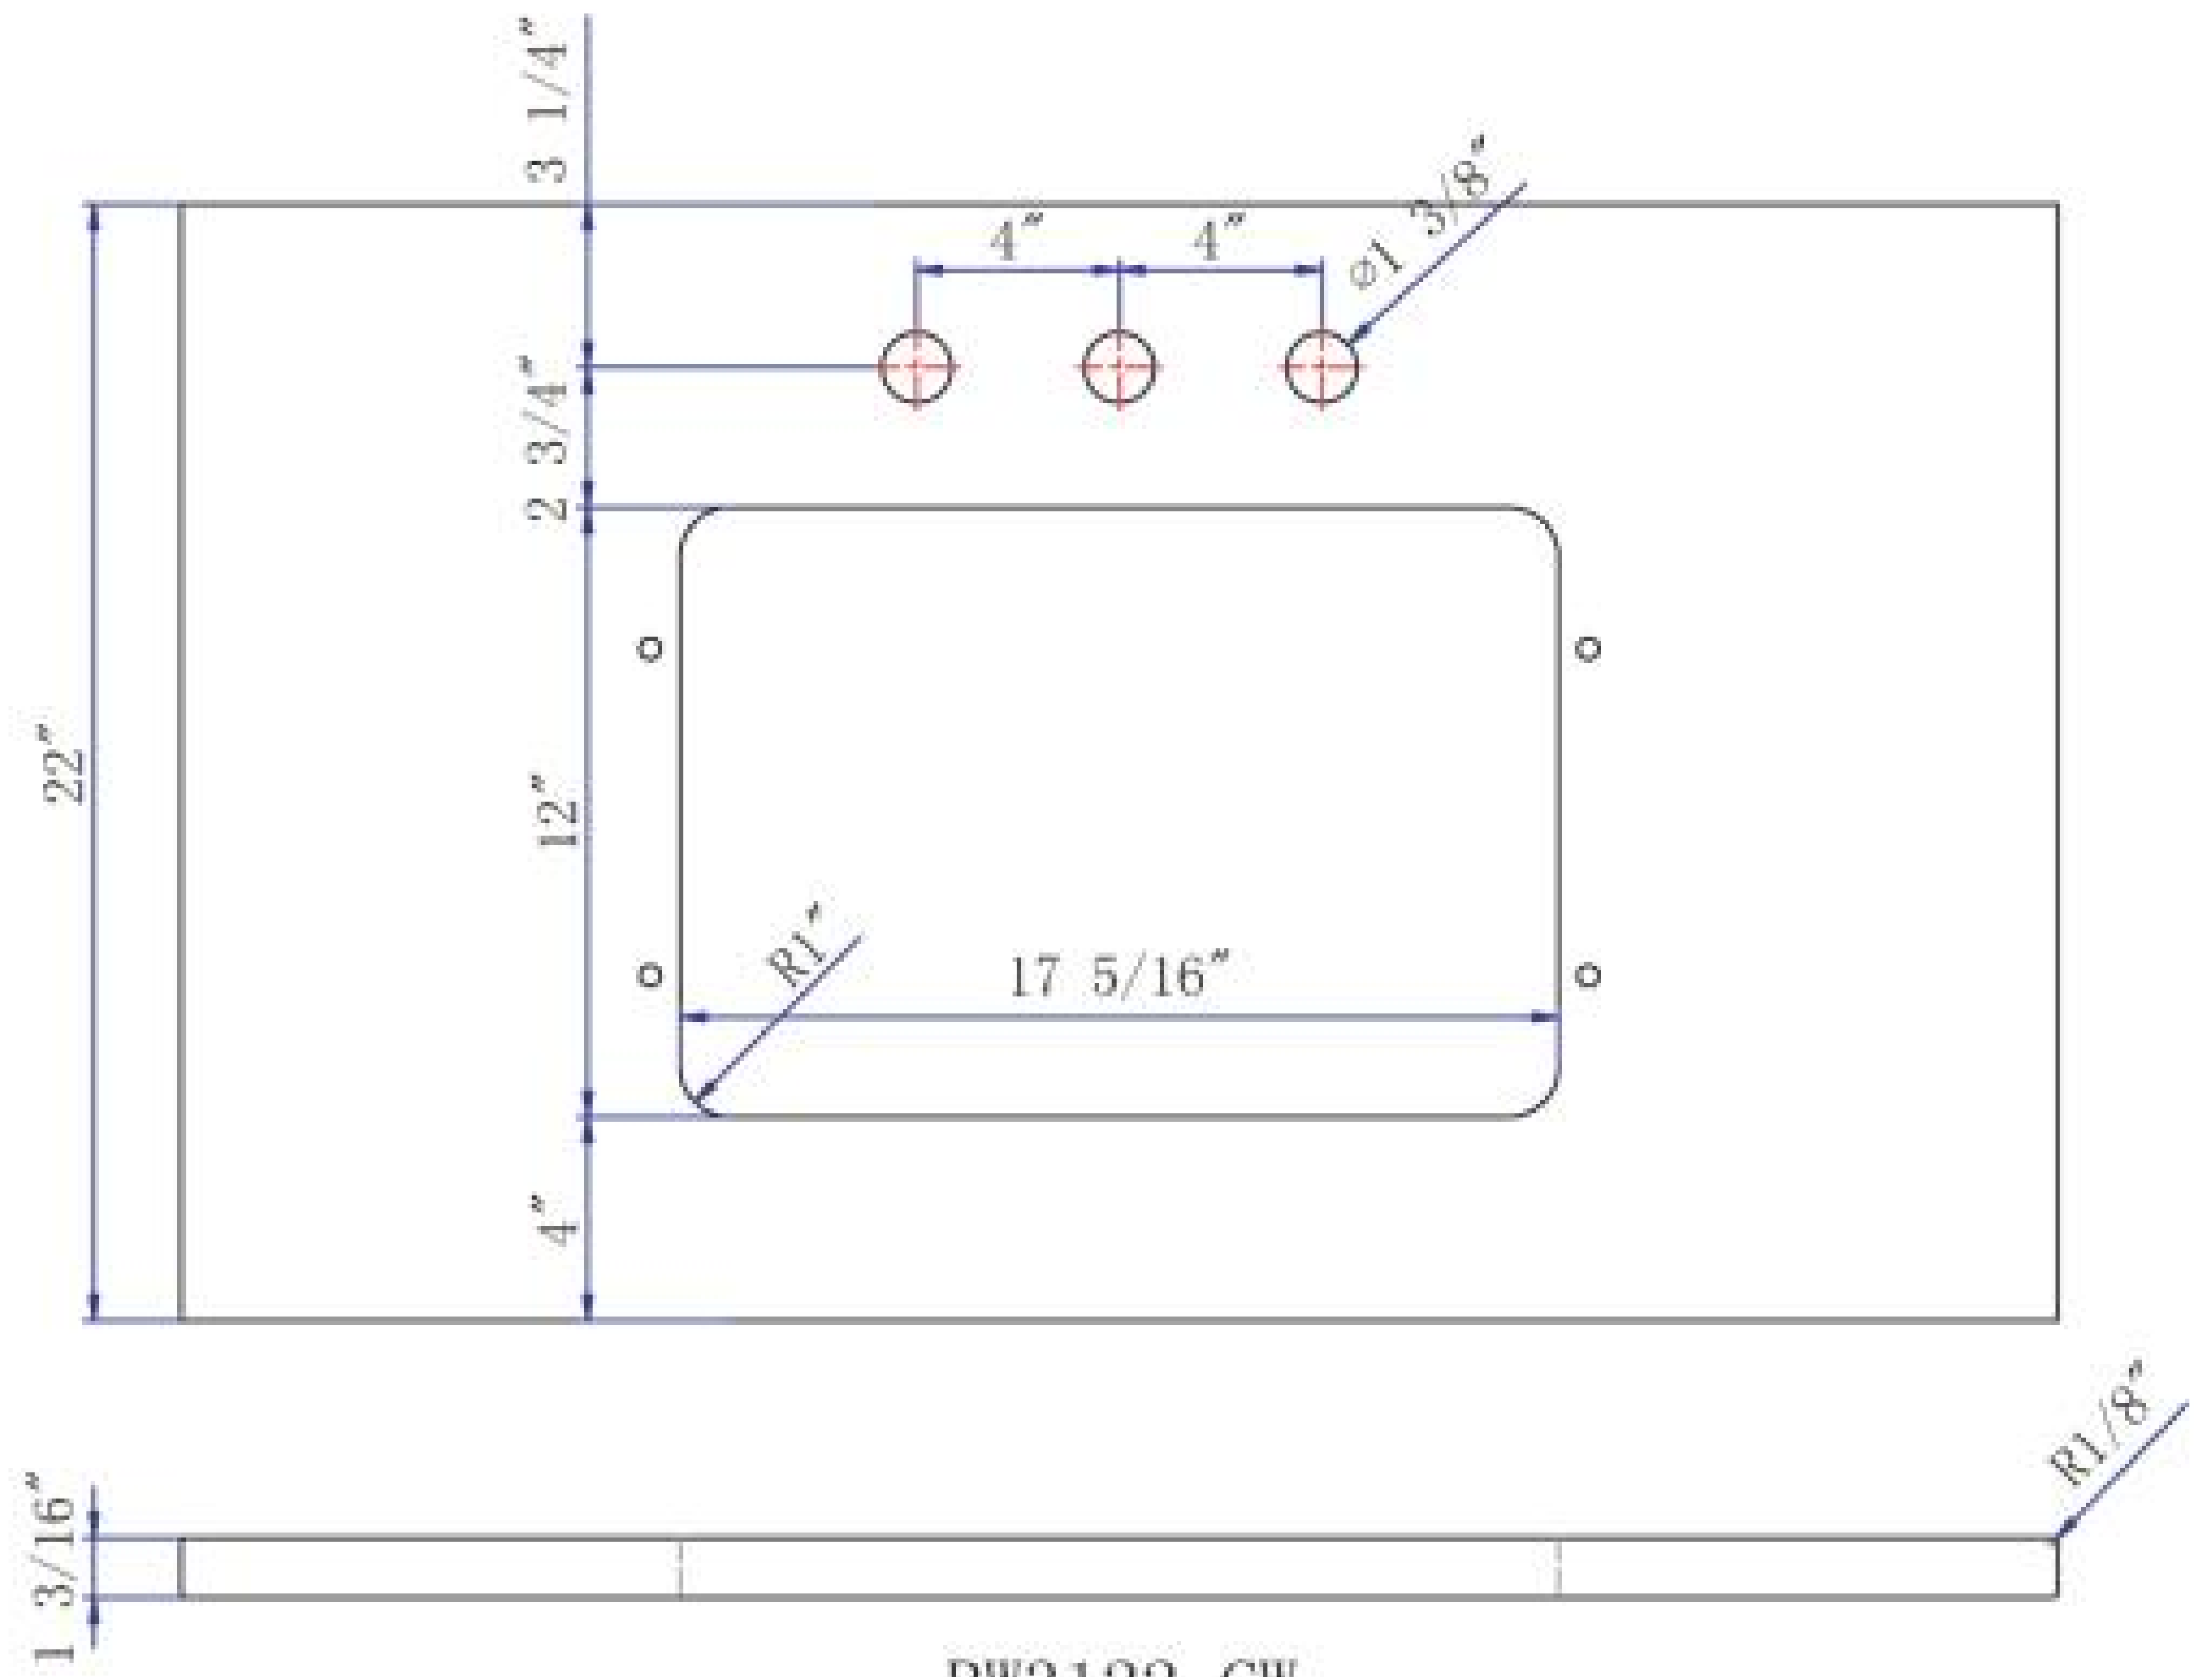

RW Carrara White Marble Vanity Tops

Durable White Basin Finish / Easy Cleaning / Maintenance Free / Unique Basin Design
Sizes Available: 25", 31", 37", 49", 61" Wide

These Designer Vanity Tops Feature:

- Available in five standard sizes (25", 31", 37", 49", 61")
- Overflow protection
- Standard drain outlet
- Integrated basin with elegant curved lines
- 25" Single hole Pre-drilled
- 31", 37", 49", 61" Pre-drilled for 8" spread faucet set

Carrara White Marble Vanity Top with Pre-Mounted Ceramic Basin - Drilled for an 8" Spread Faucet

RW2522-CW - 25"W x 22"D x 1-3/16"

RW3122-CW - 31"W x 22"D x 1-3/16"

RW3722-CW - 37"W x 22"D x 1-3/16"

RW4922-CW - 49"W x 22"D x 1-3/16"

New Thicker Top!
(3cm / 1-3/16")

Shown on Urban Metallo Vanity

RW6122D-CW - 61"W x 22"D x 1-3/16"

*See reverse for detailed dimensions

RW Carrara White Marble Vanity Tops

Durable White Basin Finish / Easy Cleaning / Maintenance Free / Unique Basin Design

Sizes Available: 25", 31", 37", 49", 61" Wide

Detailed Dimensions:

RW2522-CW

RW3122-CW
RW3722-CW
RW4922-CW

RW6122D-CW

Note: Printed finish representations are for general reference only. Contact your dealer to view actual finish samples.