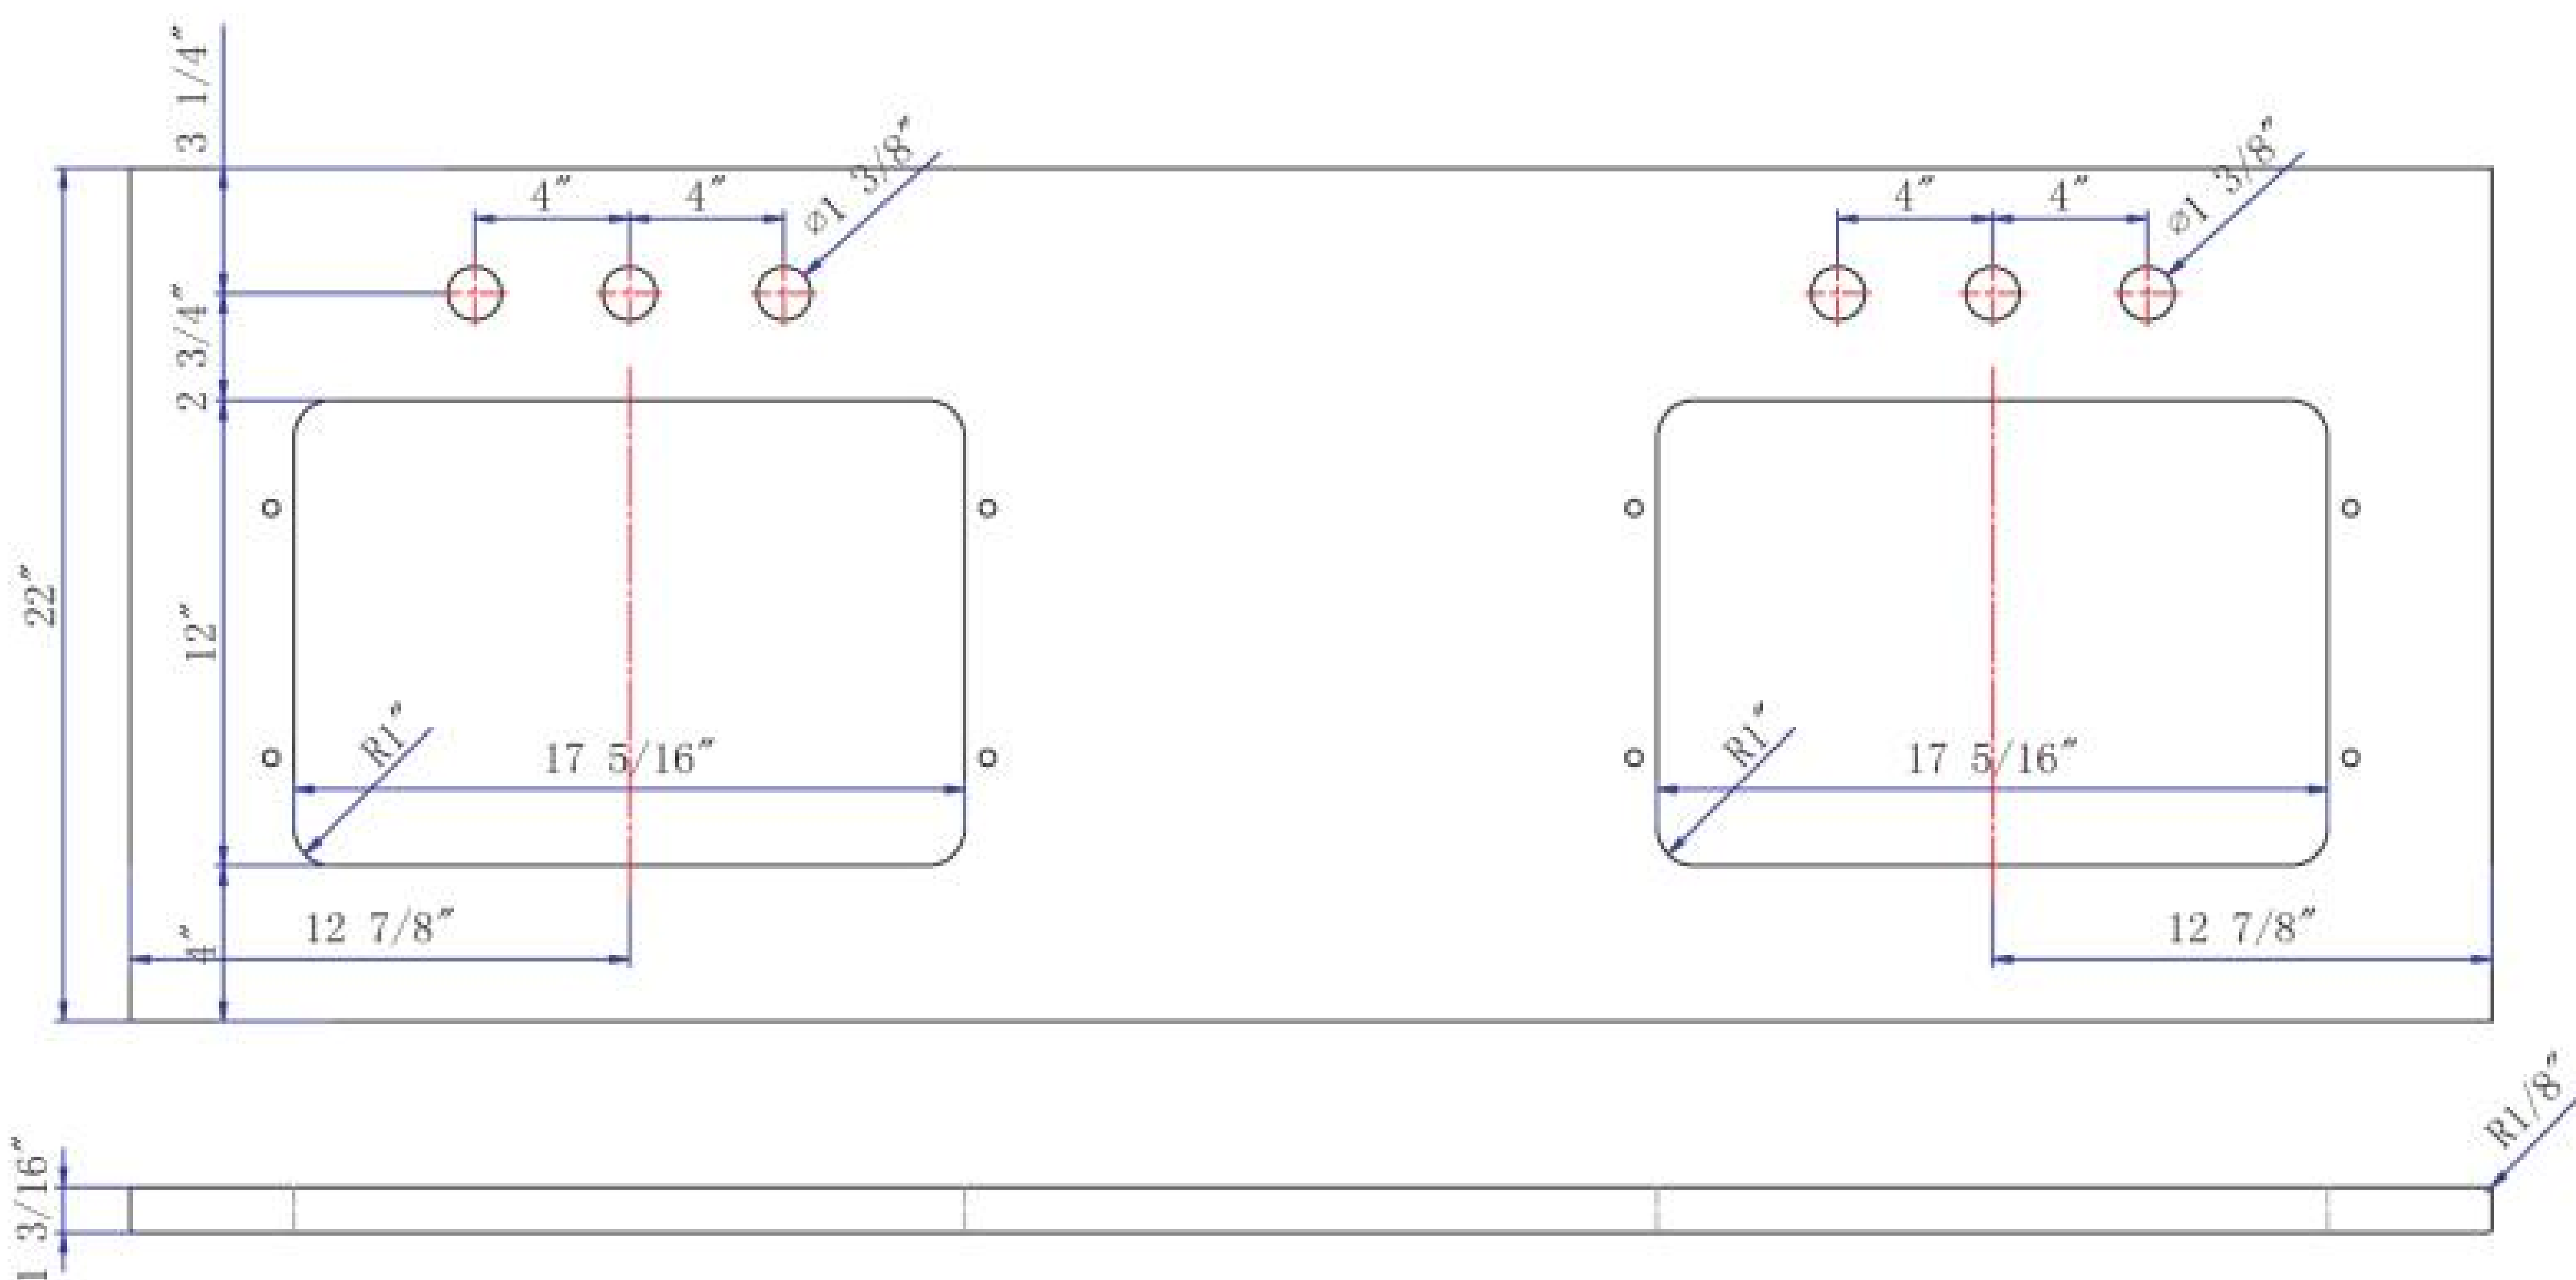

RW Carrara White Marble Vanity Tops

Durable White Basin Finish / Easy Cleaning / Maintenance Free / Unique Basin Design
Sizes Available: 25", 31", 37", 49", 61" Wide

These Designer Vanity Tops Feature:

- Available in five standard sizes (25", 31", 37", 49", 61")
- Overflow protection
- Standard drain outlet
- Integrated basin with elegant curved lines
- 25" Single hole Pre-drilled
- 31", 37", 49", 61" Pre-drilled for 8" spread faucet set

Carrara White Marble Vanity Top with Pre-Mounted Ceramic Basin - Drilled for an 8" Spread Faucet

RW2522-CW - 25"W x 22"D x 1-3/16"

RW3122-CW - 31"W x 22"D x 1-3/16"

RW3722-CW - 37"W x 22"D x 1-3/16"

RW4922-CW - 49"W x 22"D x 1-3/16"

New Thicker Top!
(3cm / 1-3/16")

Shown on Urban Metallo Vanity

RW6122D-CW - 61"W x 22"D x 1-3/16"

*See reverse for detailed dimensions

RW Carrara White Marble Vanity Tops

Durable White Basin Finish / Easy Cleaning / Maintenance Free / Unique Basin Design

Sizes Available: 25", 31", 37", 49", 61" Wide

Detailed Dimensions:

RW2522-CW

RW3122-CW
RW3722-CW
RW4922-CW

RW6122D-CW

Note: Printed finish representations are for general reference only. Contact your dealer to view actual finish samples.