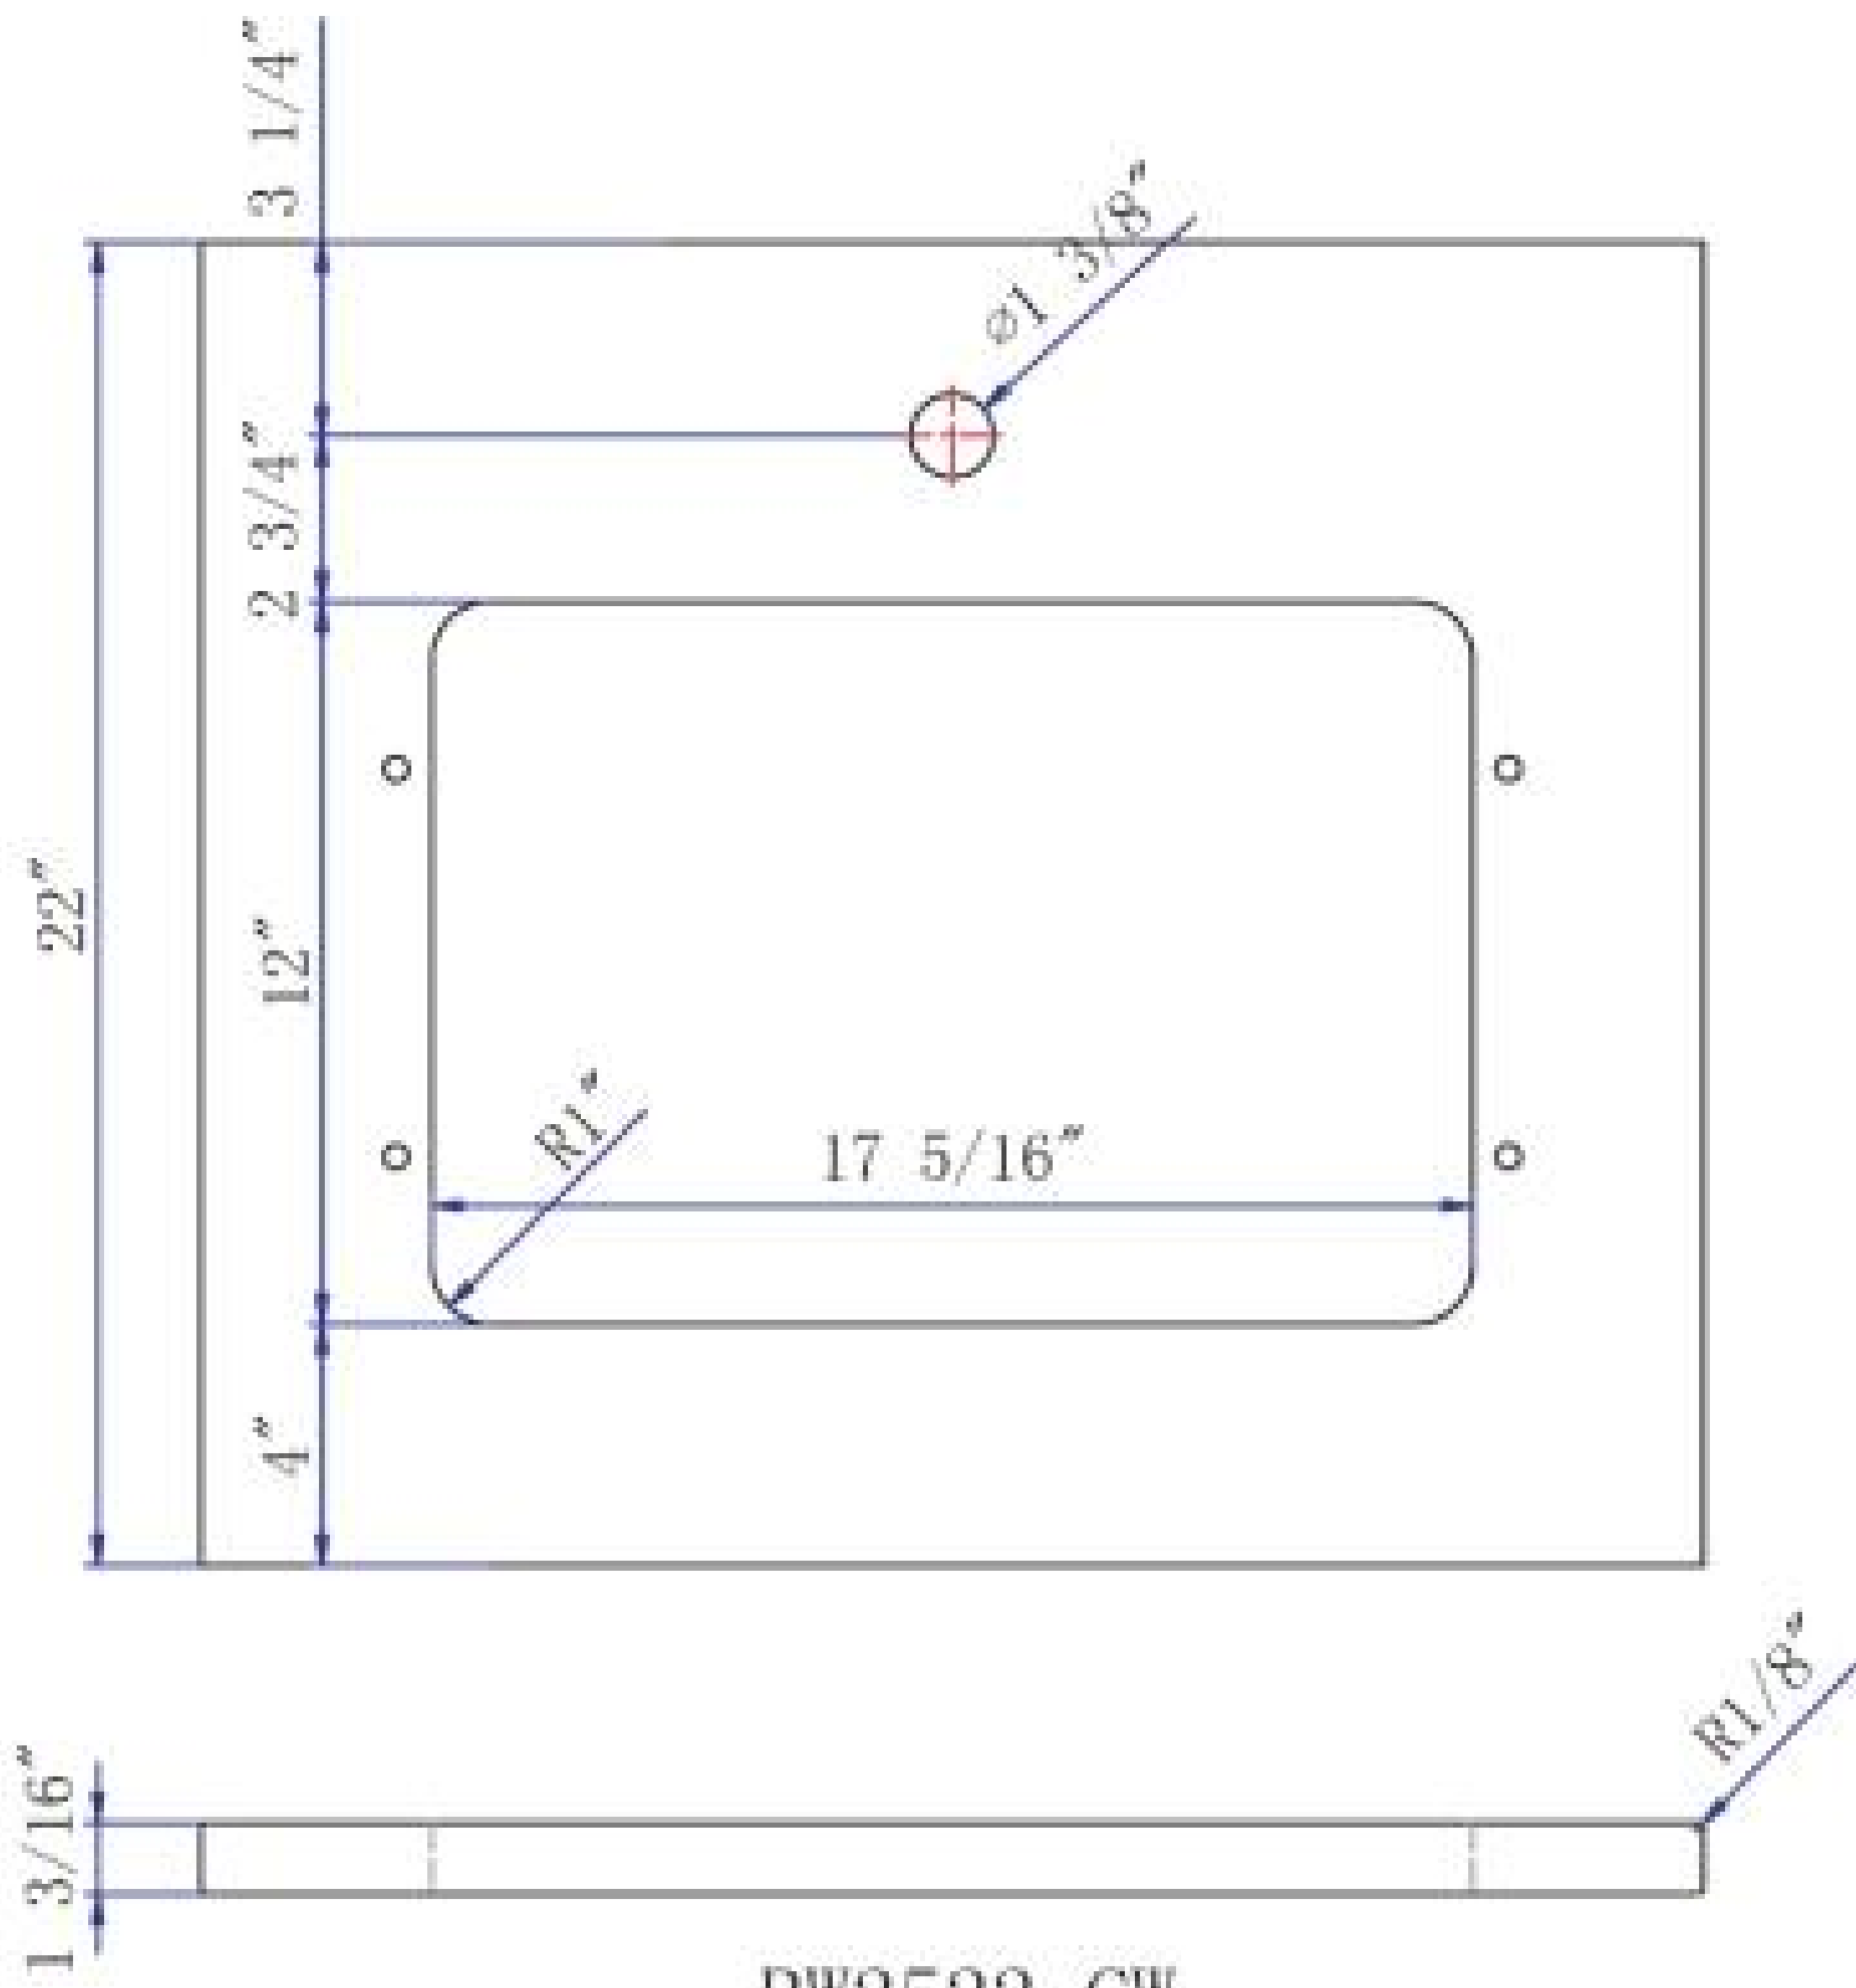

RW Carrara White Marble Vanity Tops

Durable White Basin Finish / Easy Cleaning / Maintenance Free / Unique Basin Design
Sizes Available: 25", 31", 37", 49", 61" Wide

These Designer Vanity Tops Feature:

- Available in five standard sizes (25", 31", 37", 49", 61")
- Overflow protection
- Standard drain outlet
- Integrated basin with elegant curved lines
- 25" Single hole Pre-drilled
- 31", 37", 49", 61" Pre-drilled for 8" spread faucet set

Carrara White Marble Vanity Top with Pre-Mounted Ceramic Basin - Drilled for an 8" Spread Faucet

RW2522-CW - 25"W x 22"D x 1-3/16"

RW3122-CW - 31"W x 22"D x 1-3/16"

RW3722-CW - 37"W x 22"D x 1-3/16"

RW4922-CW - 49"W x 22"D x 1-3/16"

New Thicker Top!
(3cm / 1-3/16")

Shown on Urban Metallo Vanity

RW6122D-CW - 61"W x 22"D x 1-3/16"

*See reverse for detailed dimensions

RW Carrara White Marble Vanity Tops

Durable White Basin Finish / Easy Cleaning / Maintenance Free / Unique Basin Design

Sizes Available: 25", 31", 37", 49", 61" Wide

Detailed Dimensions:

RW2522-CW

RW3122-CW
RW3722-CW
RW4922-CW

RW6122D-CW

Note: Printed finish representations are for general reference only. Contact your dealer to view actual finish samples.