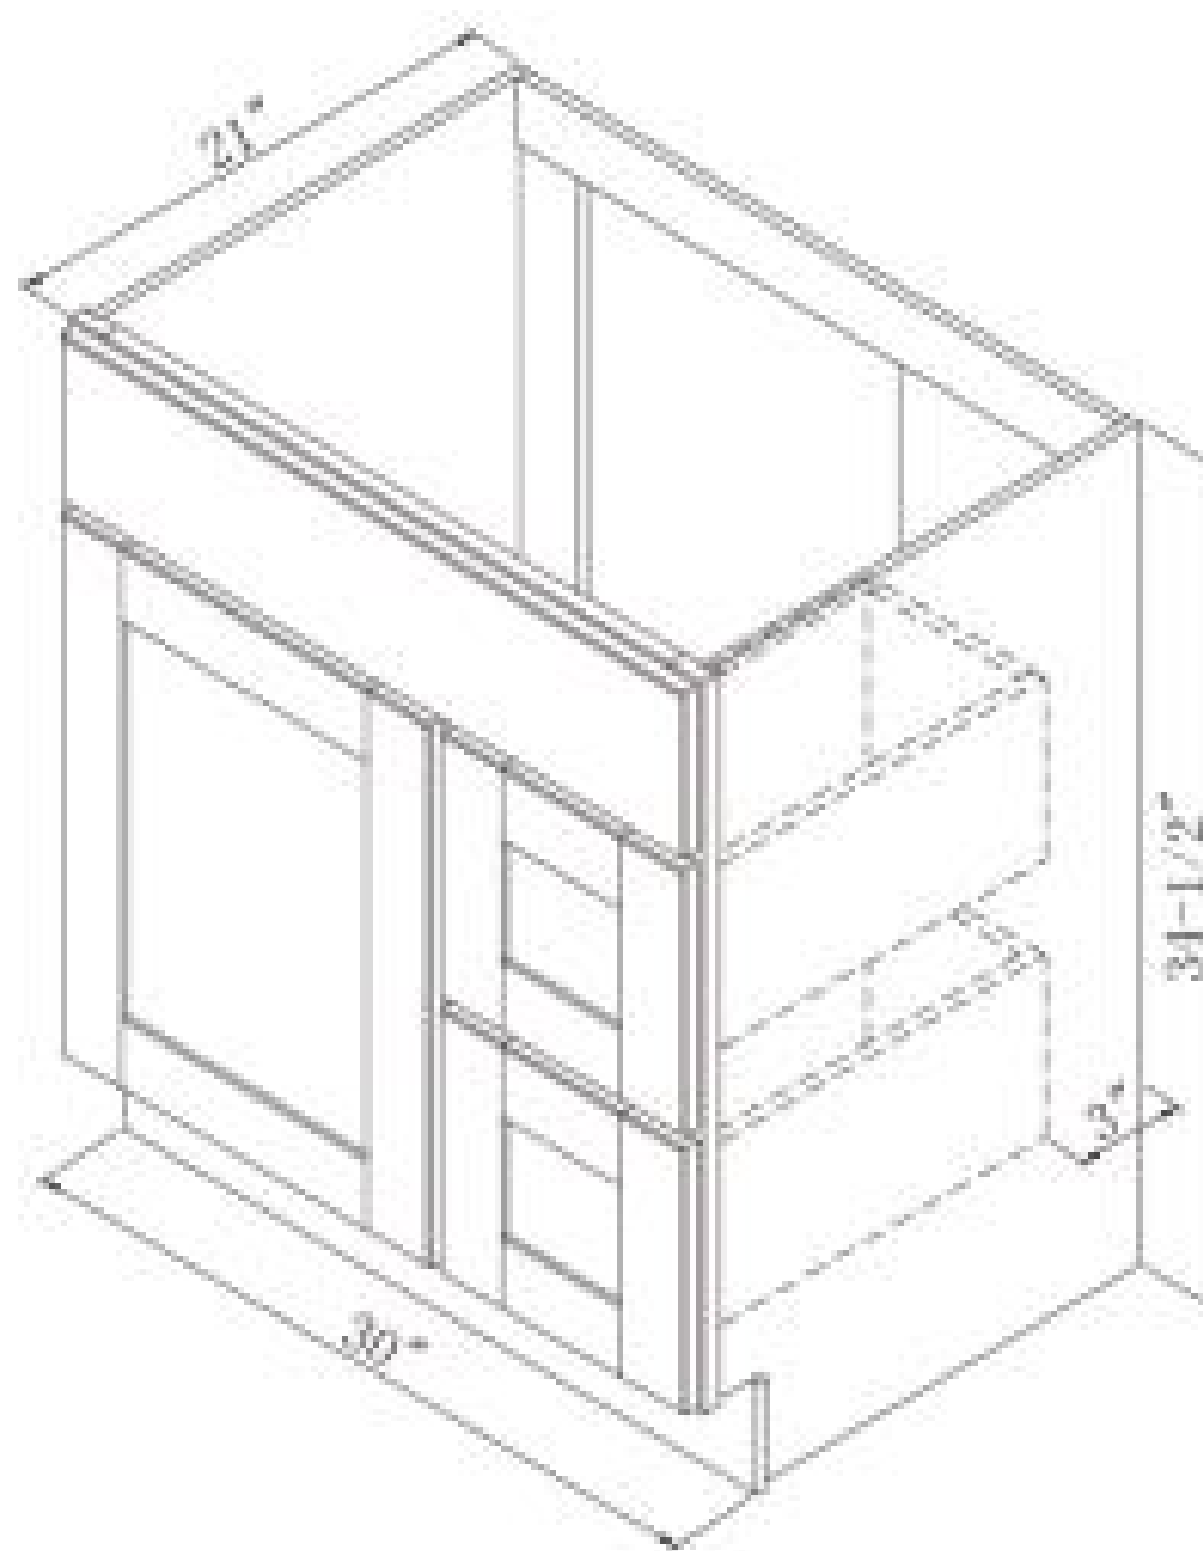

Shaker Hill's five piece doors and drawers feature solid wood stiles, recessed field panels, and are finished in our beautiful and durable "Designer White" finish.

The Shaker Hill Collection is modular and features a wide variety of base cabinet widths, door and drawer layouts, and even a matching portrait mirror with beveled glass!

SHAKER HILL Collection

SH1221D/1521D/1821D
3 Drawers

SH2421/3021
2 Doors

SH3021D
1 Door, 2 Drawers

SH3021DL
1 Door, 2 Drawers

SH1821T
1 Door

SH3621D
2 Doors, 2 Drawers

SH3621DL
2 Doors, 2 Drawers