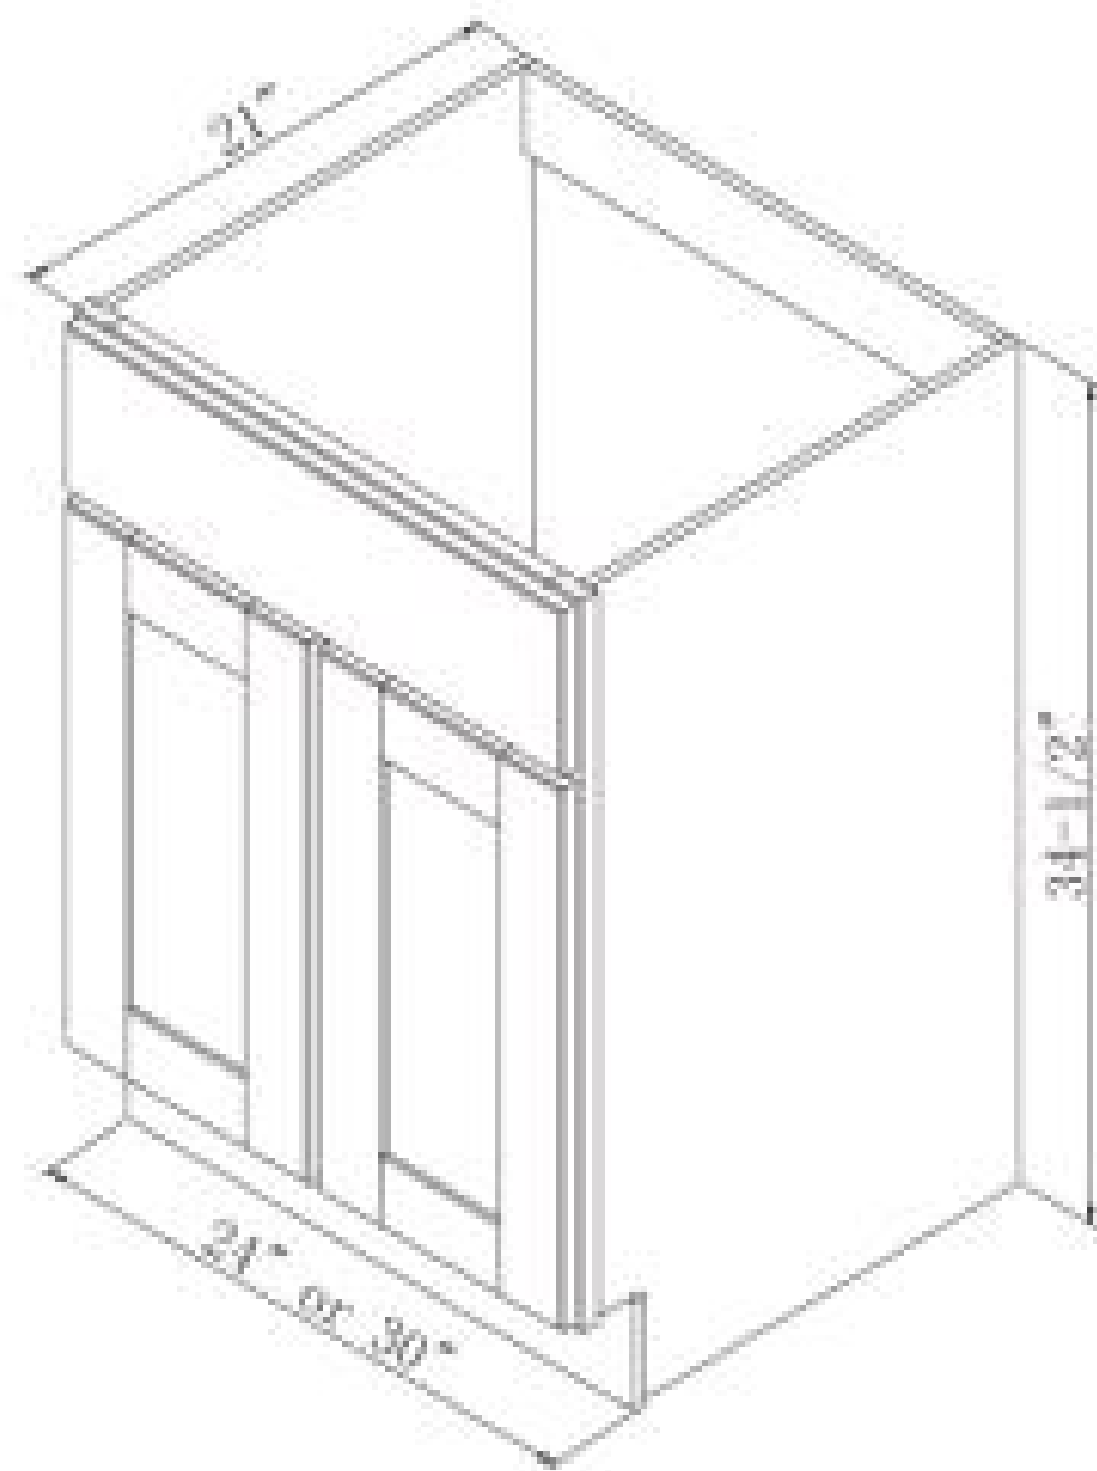

Shaker Hill's five piece doors and drawers feature solid wood stiles, recessed field panels, and are finished in our beautiful and durable "Designer White" finish.

The Shaker Hill Collection is modular and features a wide variety of base cabinet widths, door and drawer layouts, and even a matching portrait mirror with beveled glass!

SHAKER HILL Collection

SH1221D/1521D/1821D
3 Drawers

SH2421/3021
2 Doors

SH3021D
1 Door, 2 Drawers

SH3021DL
1 Door, 2 Drawers

SH1821T
1 Door

SH3621D
2 Doors, 2 Drawers

SH3621DL
2 Doors, 2 Drawers