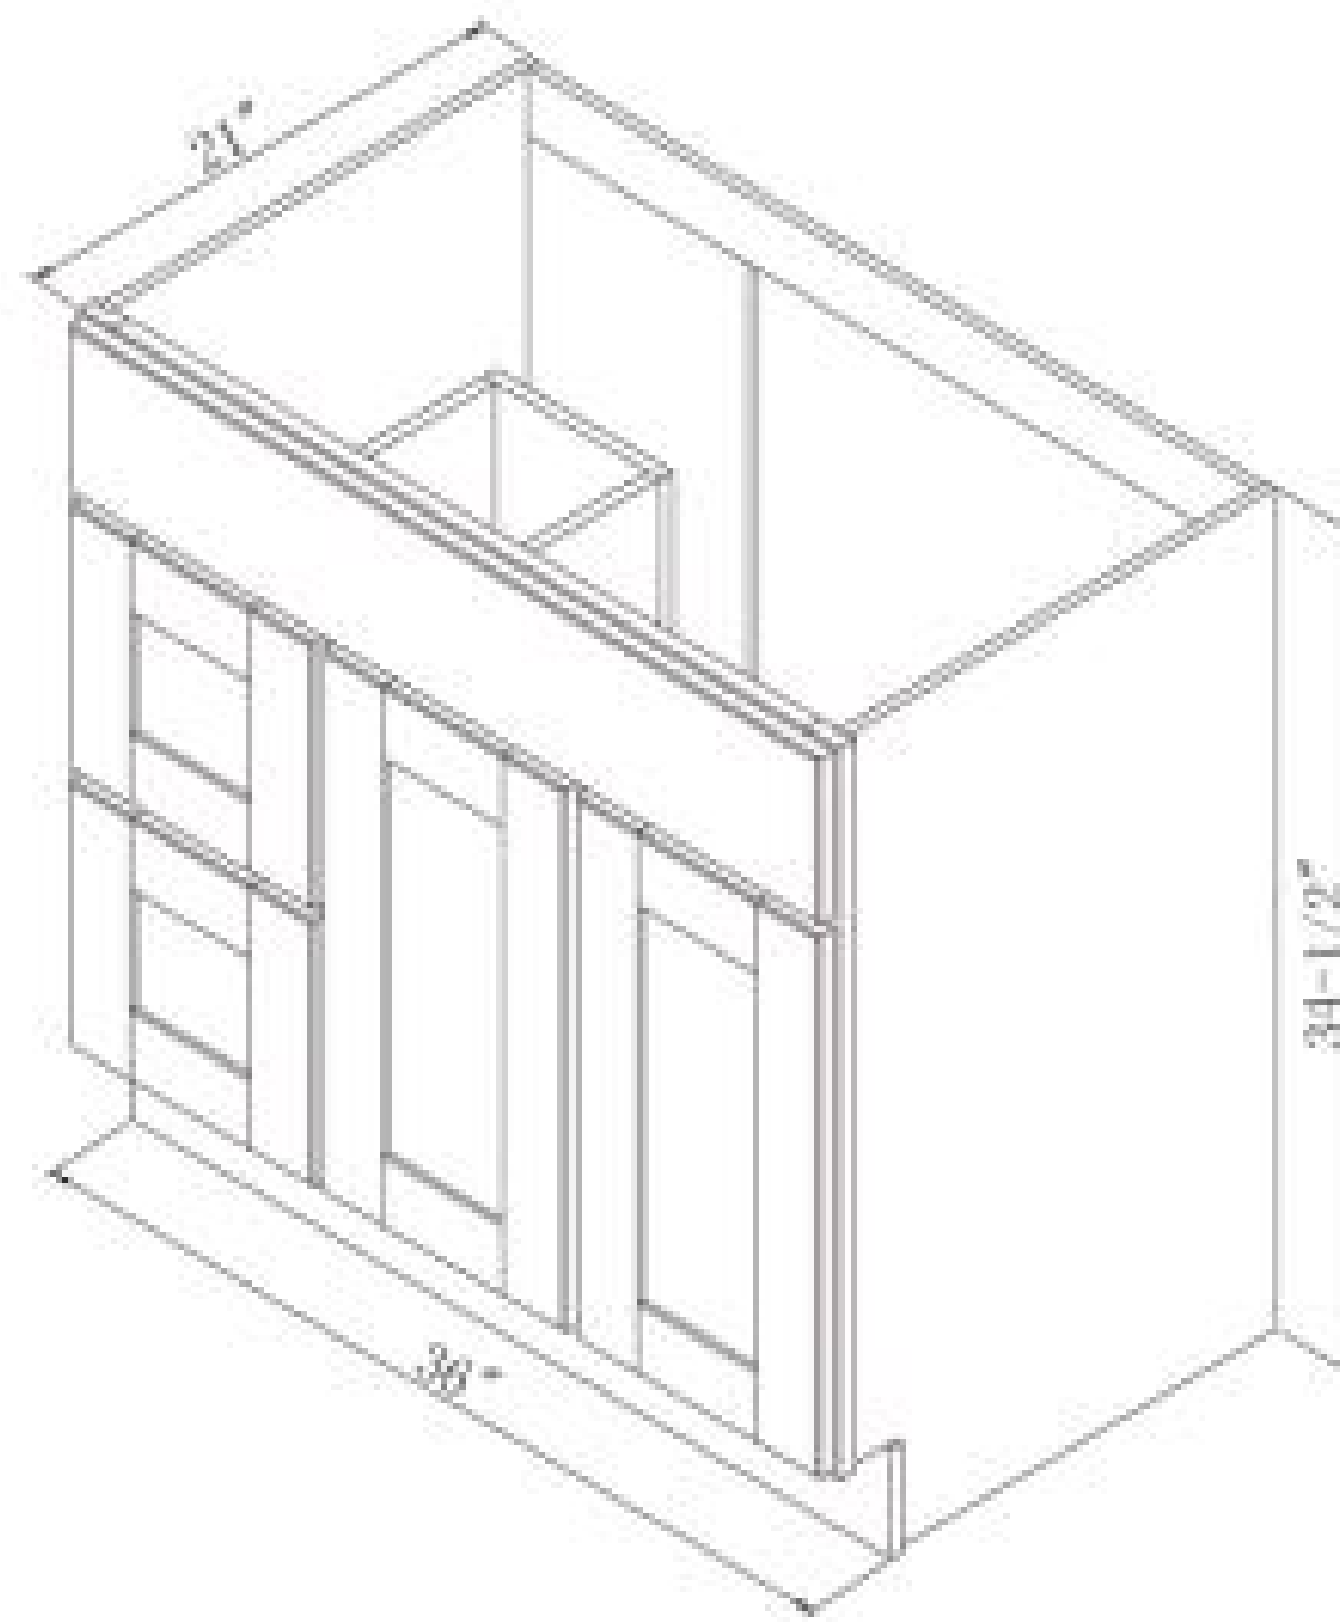

Shaker Hill's five piece doors and drawers feature solid wood stiles, recessed field panels, and are finished in our beautiful and durable "Designer White" finish.

The Shaker Hill Collection is modular and features a wide variety of base cabinet widths, door and drawer layouts, and even a matching portrait mirror with beveled glass!

SHAKER HILL Collection

SH1221D/1521D/1821D
3 Drawers

SH2421/3021
2 Doors

SH3021D
1 Door, 2 Drawers

SH3021DL
1 Door, 2 Drawers

SH1821T
1 Door

SH3621D
2 Doors, 2 Drawers

SH3621DL
2 Doors, 2 Drawers