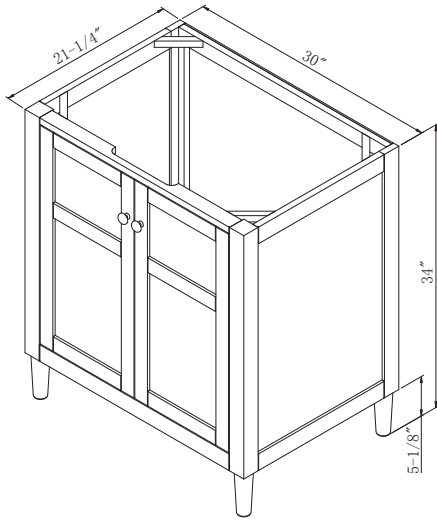

Features Include:

- * Clean design lines
- * Casual traditional styling
- * Framed doors and side panels
- * Floating mirror glass in rectangular frame
- * Ample interior storage
- * Matching round door pulls
- * Tapering feet with adjustable levelers
- * Soft-close doors

TR3038MR Mirror
TR3638MR Mirror

TR3021 Vanity
2 x Door

TR3621D Vanity
2 x Door / 1 x Drawer

TR4821D Vanity
4 x Door / 1 x Drawer / 4 x Shelf

The Turner Bath Vanity Collection combines casual and traditional design features that give a nod to classic American style. The cabinet is raised on tapering feet and features framed doors and side panels. The accenting mirror features a simple frame and a “floating” mirror. Functional as well as stylish, the Turner vanity features ample storage and a selection of cabinet widths to fit your bath interior.