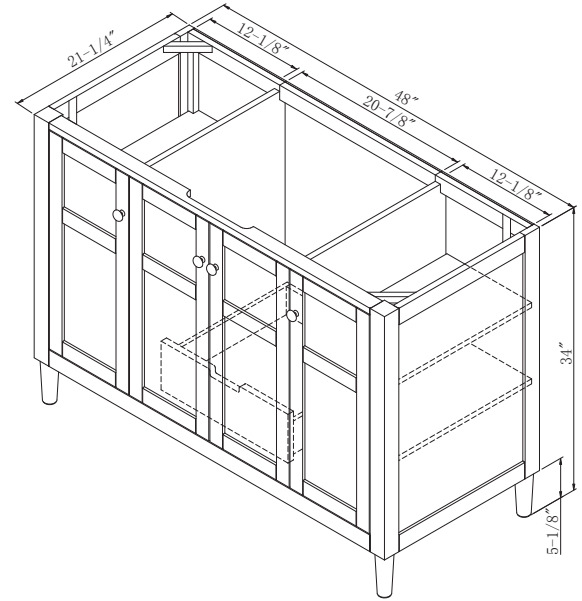

Features Include:

- * Clean design lines
- * Casual traditional styling
- * Framed doors and side panels
- * Floating mirror glass in rectangular frame
- * Ample interior storage
- * Matching round door pulls
- * Tapering feet with adjustable levelers
- * Soft-close doors

TR3038MR Mirror
TR3638MR Mirror

TR3021 Vanity
2 x Door

TR3621D Vanity
2 x Door / 1 x Drawer

TR4821D Vanity
4 x Door / 1 x Drawer / 4 x Shelf

The Turner Bath Vanity Collection combines casual and traditional design features that give a nod to classic American style. The cabinet is raised on tapering feet and features framed doors and side panels. The accenting mirror features a simple frame and a “floating” mirror. Functional as well as stylish, the Turner vanity features ample storage and a selection of cabinet widths to fit your bath interior.