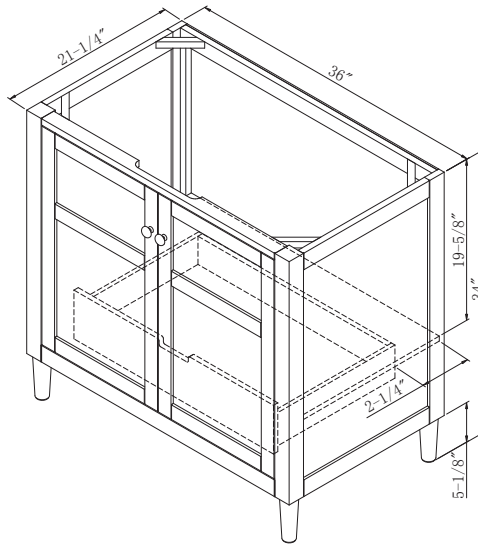

Features Include:

- * Clean design lines
- * Casual traditional styling
- * Framed doors and side panels
- * Floating mirror glass in rectangular frame
- * Ample interior storage
- * Matching round door pulls
- * Tapering feet with adjustable levelers
- * Soft-close doors

TR3038MR Mirror
TR3638MR Mirror

TR3021 Vanity
2 x Door

TR3621D Vanity
2 x Door / 1 x Drawer

TR4821D Vanity
4 x Door / 1 x Drawer / 4 x Shelf

The Turner Bath Vanity Collection combines casual and traditional design features that give a nod to classic American style. The cabinet is raised on tapering feet and features framed doors and side panels. The accenting mirror features a simple frame and a “floating” mirror. Functional as well as stylish, the Turner vanity features ample storage and a selection of cabinet widths to fit your bath interior.