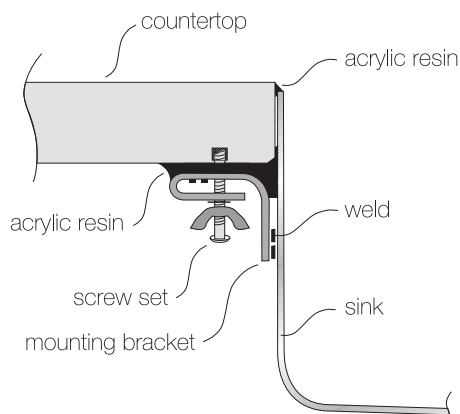

TOPZERO®

PRAGUE TZ D265

Seamless Edge Stainless Steel Sink

GENERAL

Fine quality sink bowls formed of 18 gauge BA 304 18/10 nickel bearing stainless steel.

DESIGN FEATURES

Bowl Depth : 7"
Finish : Soft Satin Finish
Underside : Aluminum Coated Premium
Sound Absorbing Pads
Drain Opening : 3-1/2"

OPTIONAL ACCESSORIES

Stainless Steel Drying Rack DR 425

SINK DIMENSIONS (INCHES)

INSTALLATION PROFILE *

SPECIFICATIONS

Patented in USA; Foreign Patents Pending

Recommended Cabinet Size 15"

Watch the TopZero Sink
Installation video on [YouTube](#)

follow / like us @