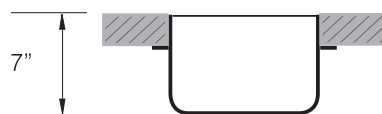

### SINK DIMENSIONS (INCHES)

## SPECIFICATIONS

Patented in USA; Foreign Patents Pending

Recommended Cabinet Size 15"

Watch the TopZero Sink  
Installation video on [YouTube](#)

follow / like us @