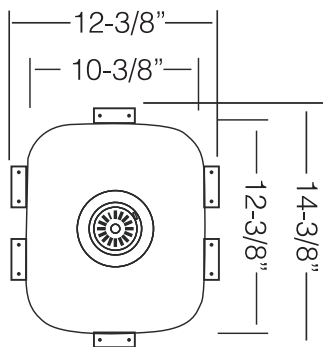

### GENERAL

Fine quality sink bowls formed of 18 gauge BA 304 18/10 nickel bearing stainless steel.

### DESIGN FEATURES

Bowl Depth : 7"  
Finish : Soft Satin Finish  
Underside : Aluminum Coated Premium  
Sound Absorbing Pads  
Drain Opening : 3-1/2"

### SINK DIMENSIONS (INCHES)

## SPECIFICATIONS

Patented in USA; Foreign Patents Pending

Recommended Cabinet Size 15"

Watch the TopZero Sink  
Installation video on [YouTube](#)

follow / like us @