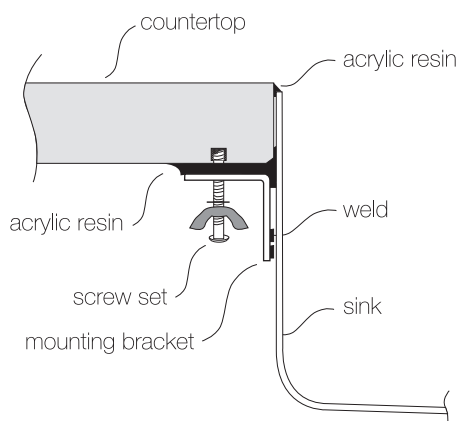

TOPZERO®

LONDON TZ RS380.55

Seamless Edge Stainless Steel Sink

GENERAL

Fine quality sink bowls formed of 16 gauge BA 304 18/10 nickel bearing stainless steel.

DESIGN FEATURES

Bowl Depth : 10"
Finish : Soft Satin Finish
Underside : Sound absorbing pads and special paint
Drain Opening : 3-1/2"

OPTIONAL ACCESSORIES

Stainless Steel Bottom Grid	GRS 380
Bamboo Cutting Board	CBS 90
Glass Cutting Board	G 21.40
Stainless Steel Drying Rack	DR 455
Stainless Steel Colander	CL 406
Stainless Steel Colander	CT 10

SINK DIMENSIONS (INCHES)

INSTALLATION PROFILE *

SPECIFICATIONS

Patented in USA; Foreign Patents Pending

Watch the TopZero Sink
Installation video on [YouTube](#)

follow / like us @ [f](#) [t](#) [YouTube](#) [p](#) [i](#) [houzz](#)