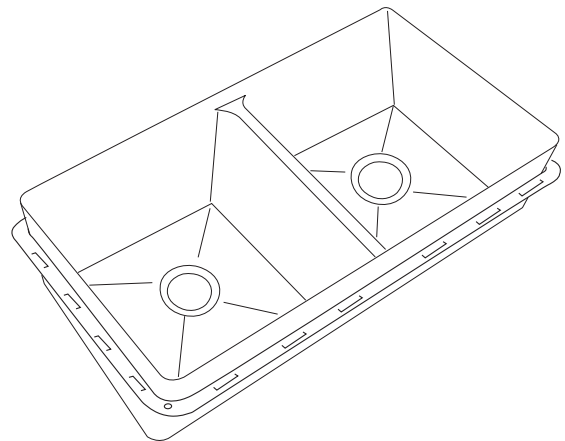

SPECIFICATIONS

Patented in USA; Foreign Patents Pending