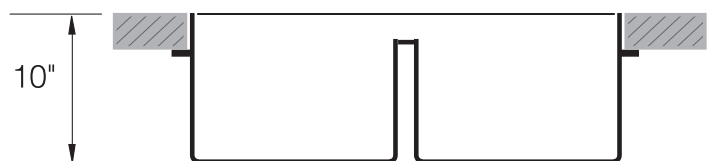

Watch the TopZero Sink
Installation video on [YouTube](#)

follow / like us @ [f](#) [t](#) [YouTube](#) [p](#) [i](#) [houzz](#)