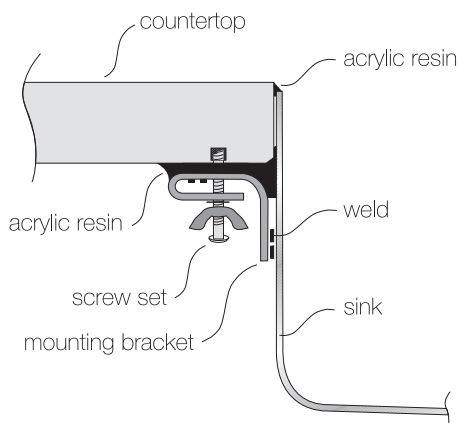

TOPZERO®

STOCKHOLM

TZ V390 Vanity Sinks

Seamless Edge Stainless Steel Sink

GENERAL

Fine quality sink bowls formed of 18 gauge BA 304 18/10 nickel bearing stainless steel.

DESIGN FEATURES

- Bowl Depth : 7"
- Finish : Soft Satin Finish
- Underside : Sound absorbing pads and special paint
- Drain Opening : 3-1/2"

OPTIONAL ACCESSORIES

- Drain Set
- Soap Dispenser

SINK DIMENSIONS (INCHES)

INSTALLATION PROFILE *

SPECIFICATIONS

Patented in USA; Foreign Patents Pending

Watch the TopZero Sink
Installation video on [YouTube](#)