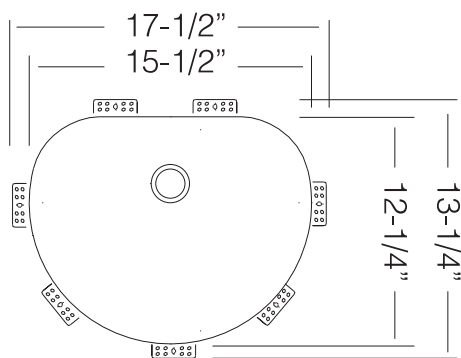

TOPZERO®

STOCKHOLM

TZ V390 Vanity Sinks

Seamless Edge Stainless Steel Sink

GENERAL

Fine quality sink bowls formed of 18 gauge BA 304 18/10 nickel bearing stainless steel.

DESIGN FEATURES

- Bowl Depth : 7"
- Finish : Soft Satin Finish
- Underside : Sound absorbing pads and special paint
- Drain Opening : 3-1/2"

OPTIONAL ACCESSORIES

- Drain Set
- Soap Dispenser

SINK DIMENSIONS (INCHES)

INSTALLATION PROFILE *

SPECIFICATIONS

Patented in USA; Foreign Patents Pending

Watch the TopZero Sink
Installation video on [YouTube](#)