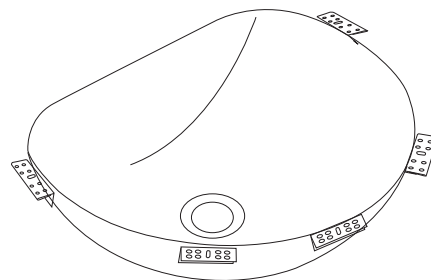

TOPZERO®

STOCKHOLM

TZ V390 Vanity Sinks

Seamless Edge Stainless Steel Sink

GENERAL

Fine quality sink bowls formed of 18 gauge BA 304 18/10 nickel bearing stainless steel.

DESIGN FEATURES

- Bowl Depth : 7"
- Finish : Soft Satin Finish
- Underside : Sound absorbing pads and special paint
- Drain Opening : 3-1/2"

OPTIONAL ACCESSORIES

- Drain Set
- Soap Dispenser

SINK DIMENSIONS (INCHES)

INSTALLATION PROFILE *

SPECIFICATIONS

Patented in USA; Foreign Patents Pending

Watch the TopZero Sink
Installation video on [YouTube](#)