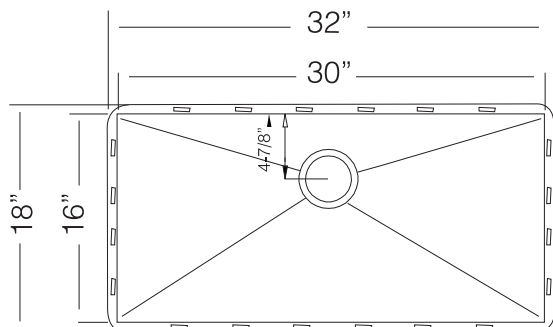

TOPZERO®

BOLOGNA TZ Z762

Seamless Edge Stainless Steel Sink

GENERAL

Fine quality sink bowls formed of 16 gauge BA 304 18/10 nickel bearing stainless steel.

DESIGN FEATURES

Bowl Depth : 10"
Finish : Soft Satin Finish
Underside : Sound absorbing pads and special paint
Drain Opening : 3-1/2"

SINK DIMENSIONS (INCHES)

INSTALLATION PROFILE *

Watch the TopZero Sink
Installation video on [YouTube](#)

SPECIFICATIONS

Patented in USA; Foreign Patents Pending

follow / like us @