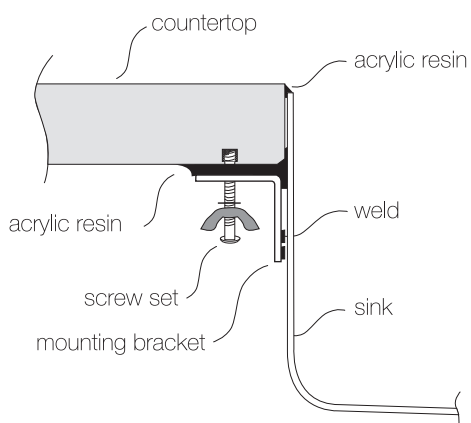

TOPZERO®

BOLOGNA TZ Z762

Seamless Edge Stainless Steel Sink

GENERAL

Fine quality sink bowls formed of 16 gauge BA 304 18/10 nickel bearing stainless steel.

DESIGN FEATURES

Bowl Depth : 10"
Finish : Soft Satin Finish
Underside : Sound absorbing pads and special paint
Drain Opening : 3-1/2"

OPTIONAL ACCESSORIES

Stainless Steel Bottom Grid	GRS 762
Bamboo Cutting Board	CBS 90
Glass Cutting Board	G 21.40
Stainless Steel Drying Rack	DR 455
Stainless Steel Colander	CL 406
Stainless Steel Colander	CT10

SINK DIMENSIONS (INCHES)

INSTALLATION PROFILE *

Watch the TopZero Sink
Installation video on [YouTube](#)

SPECIFICATIONS

Patented in USA; Foreign Patents Pending

follow / like us @