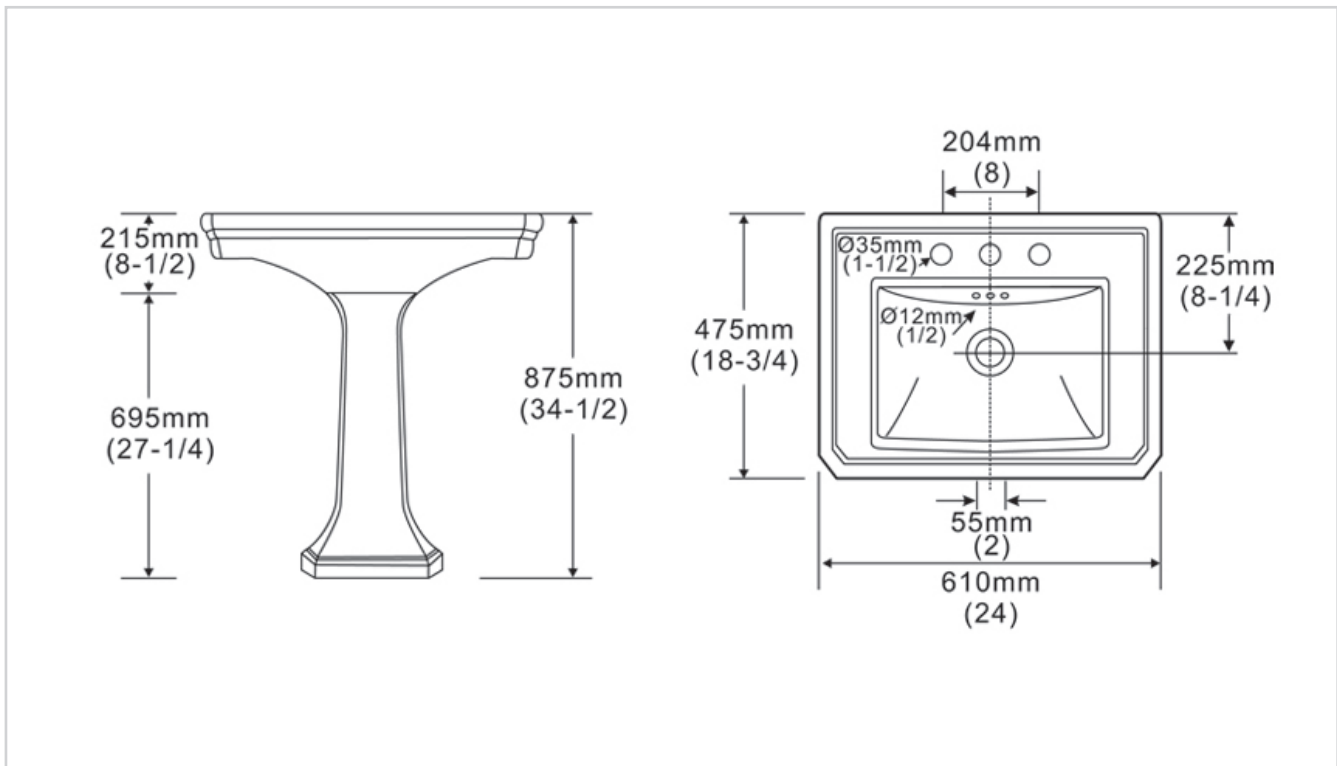

Pedestal Lavatory **LP1415**

Features

- Square Pedestal Basin
- 3 Faucet Holes with Overflow
- 8" Faucet Hole Spacing
- High Gloss Ceramic White Finish

Installation

Pedestal

Material

Vitreous china

Measurements

L 24", W 18-3/4", H 34"

Pedestal Lavatory LP1415

Note

- Spec sheets contain rough-in measurements which may vary by 1/4" (±) and are subject to standard industry tolerances. They are stated in inches and are non-binding. Exact measurements, for particular or customized installation schemes, should only be taken from the finished product.
- Specs may change without prior notice, please check with your sales rep for most up to date spec sheet.