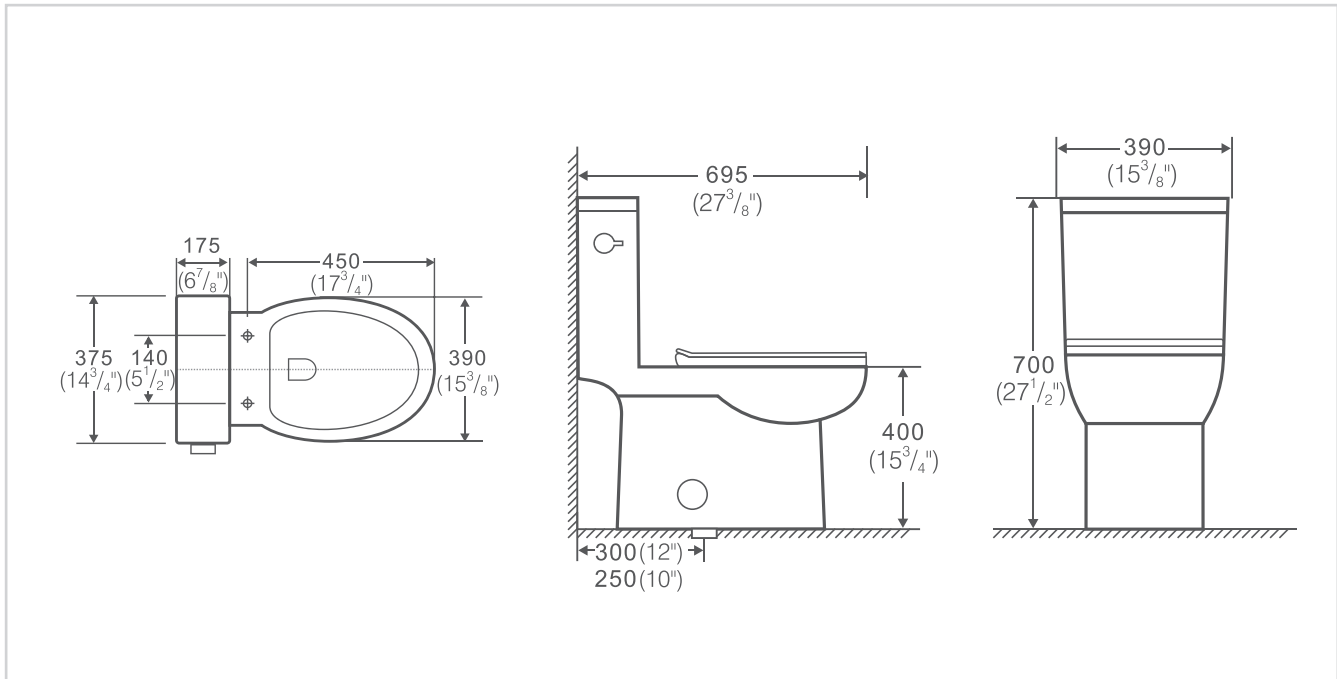

Winfield[®]
Simple Elegance

One-Piece Toilet
K-0324

One-Piece Toilet

K-0324

Features

- 1.28 GPF High Efficiency Toilet
- Elongated
- 12" Rough-In
- 2" Flush Valve, Floor Mounted
- Top Flush Push Button
- MaP Flush Score >= 1,000 grams
- IAPMO/cUPC Approved
- EPA WaterSense Certified

* Toilet Seat, Wax Ring, Flange Bolts & Bolt Caps Included

- Spec sheets contain rough-in measurements which may vary by 1/4" (±) and are subject to standard industry tolerances.
- Specs may change without prior notice, please check with your sales rep for most up to date spec sheet.