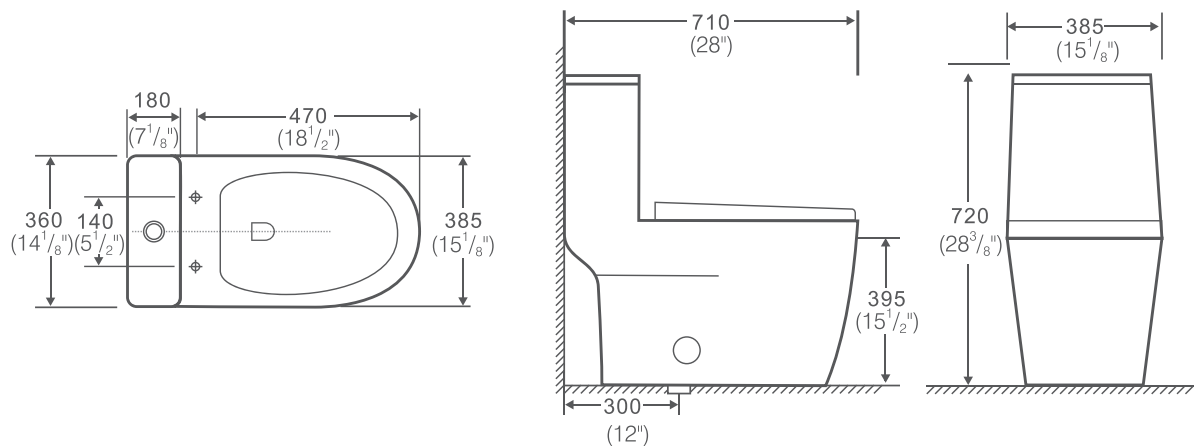

Winfield[®]
Simple Elegance

One-Piece Toilet
K-0328

One-Piece Toilet

K-0328

Features

- 1.28 GPF High Efficiency Toilet
- Elongated
- 12" Rough-In
- 3" Flush Valve, Floor Mounted
- Top Flush Push Button
- MaP Flush Score >= 1,000 grams
- IAPMO/cUPC Approved
- EPA WaterSense Certified

* Toilet Seat, Wax Ring, Flange Bolts & Bolt Caps Included

- Spec sheets contain rough-in measurements which may vary by 1/4" (±) and are subject to standard industry tolerances.
- Specs may change without prior notice, please check with your sales rep for most up to date spec sheet.