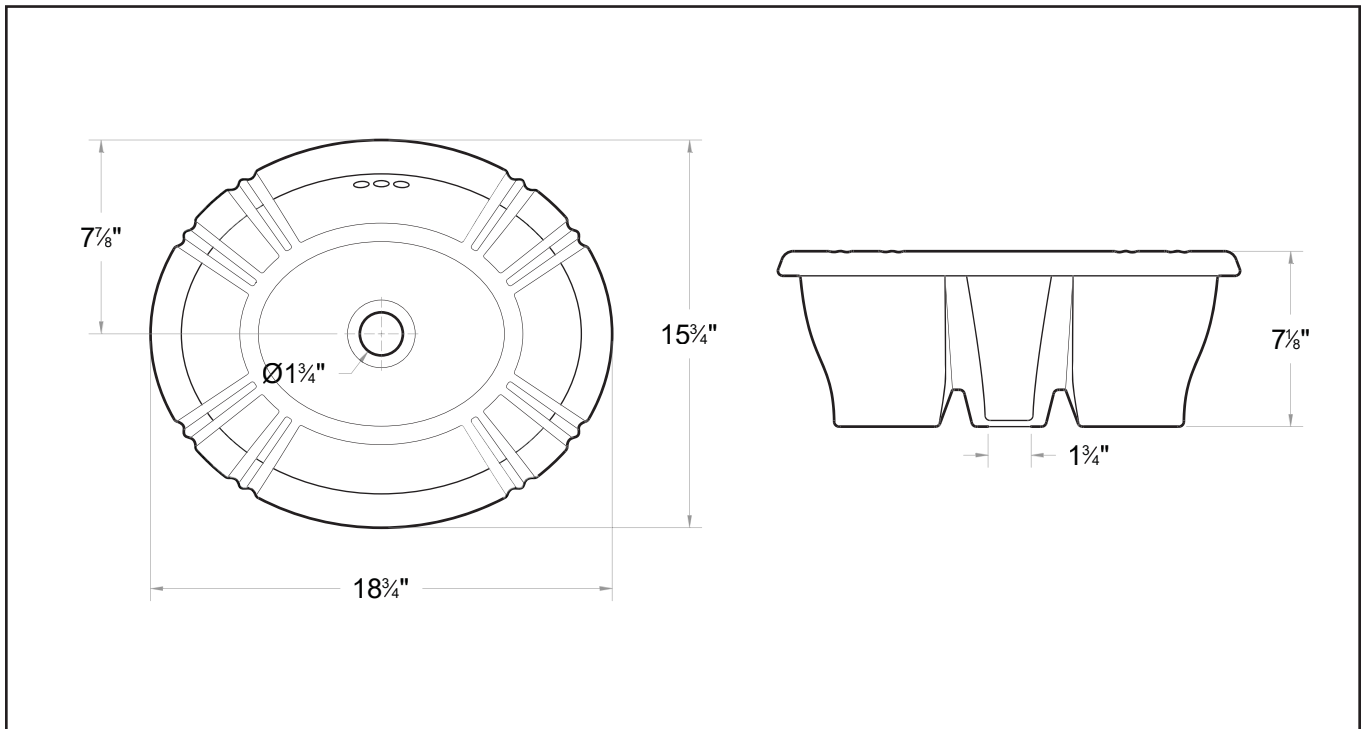

Winfield[®]

Lavatory
L181525

Features

- Oval basin
- With overflow
- No faucet holes
- High gloss ceramic finish
- Sculptured European Style

Installation

Drop-in

Material

Vitreous china

Measurements

L 18-3/4", **W** 15-3/4", **H** 7-1/8"

Codes / Standards

ANSI/ASME A112.19.2M-1988

Lavatory
L181525

Note

- Spec sheets contain rough-in measurements which may vary by 1/4" (±) and are subject to standard industry tolerances. They are stated in inches and are non-binding. Exact measurements, for particular or customized installation schemes, should only be taken from the finished product.
- Specs may change without prior notice, please check with your sales rep for most up to date spec sheet.