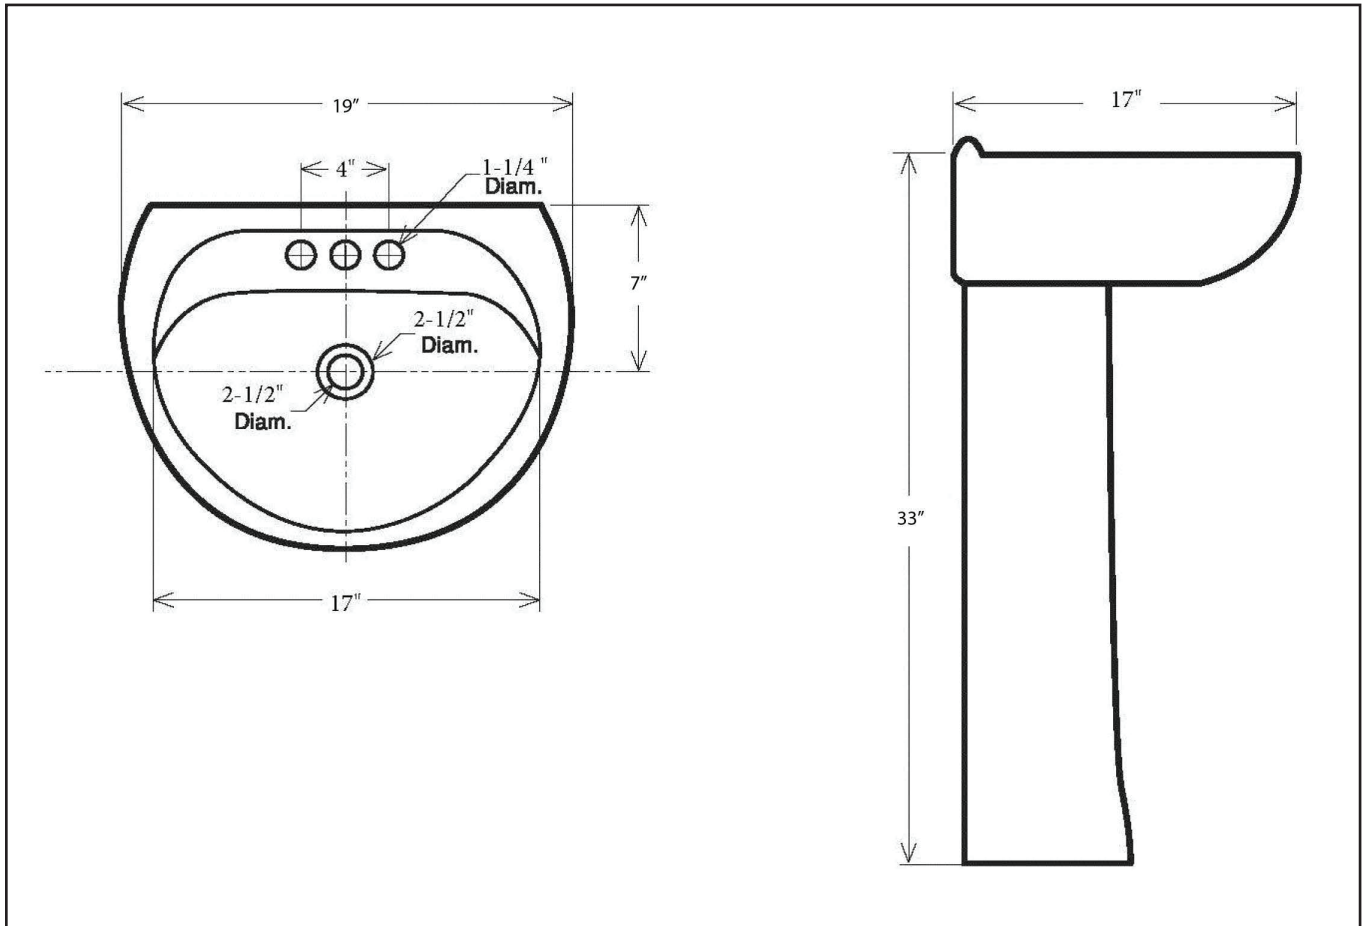

Pedestal Lavatory  
**LP1917**

**Features**

- Oval Pedestal Basin
- 3 Faucet Holes with Overflow
- Available with 4" or 8" Faucet Hole Spacing
- High Gloss Ceramic White Finish

**Installation**

Pedestal

**Material**

Vitreous china

**Measurements**

L 19", W 17", H 33"

**Codes / Standards**

Meets ANSI/ASME A112.19.2M-1990

Pedestal Lavatory  
LP1917

**Note**

- Spec sheets contain rough-in measurements which may vary by 1/4" ( $\pm$ ) and are subject to standard industry tolerances. They are stated in inches and are non-binding. Exact measurements, for particular or customized installation schemes, should only be taken from the finished product.
- Specs may change without prior notice, please check with your sales rep for most up to date spec sheet.