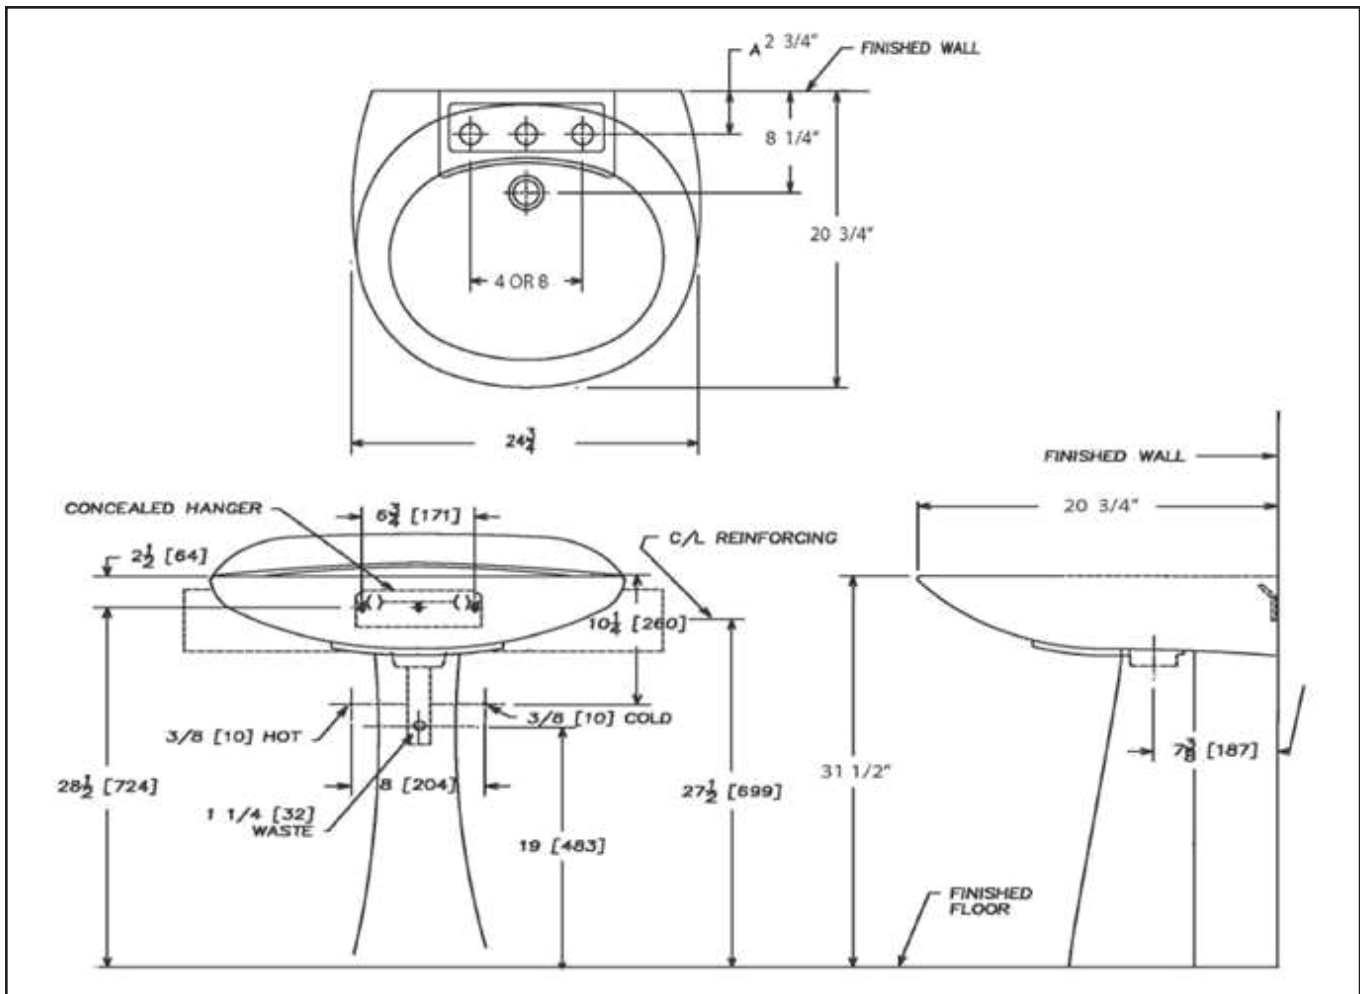

Winfield[®]

Pedestal Lavatory
LP2520

Features

- Oval Pedestal Basin
- 3 Faucet Holes with Overflow
- Available with 4" or 8" Faucet Hole Spacing
- High Gloss Ceramic White Finish

Installation

Pedestal

Material

Vitreous china

Measurements

L 25", W 20", H 33"

Pedestal Lavatory LP2520

Note

- Spec sheets contain rough-in measurements which may vary by $\frac{1}{4}$ " (\pm) and are subject to standard industry tolerances. They are stated in inches and are non-binding. Exact measurements, for particular or customized installation schemes, should only be taken from the finished product.