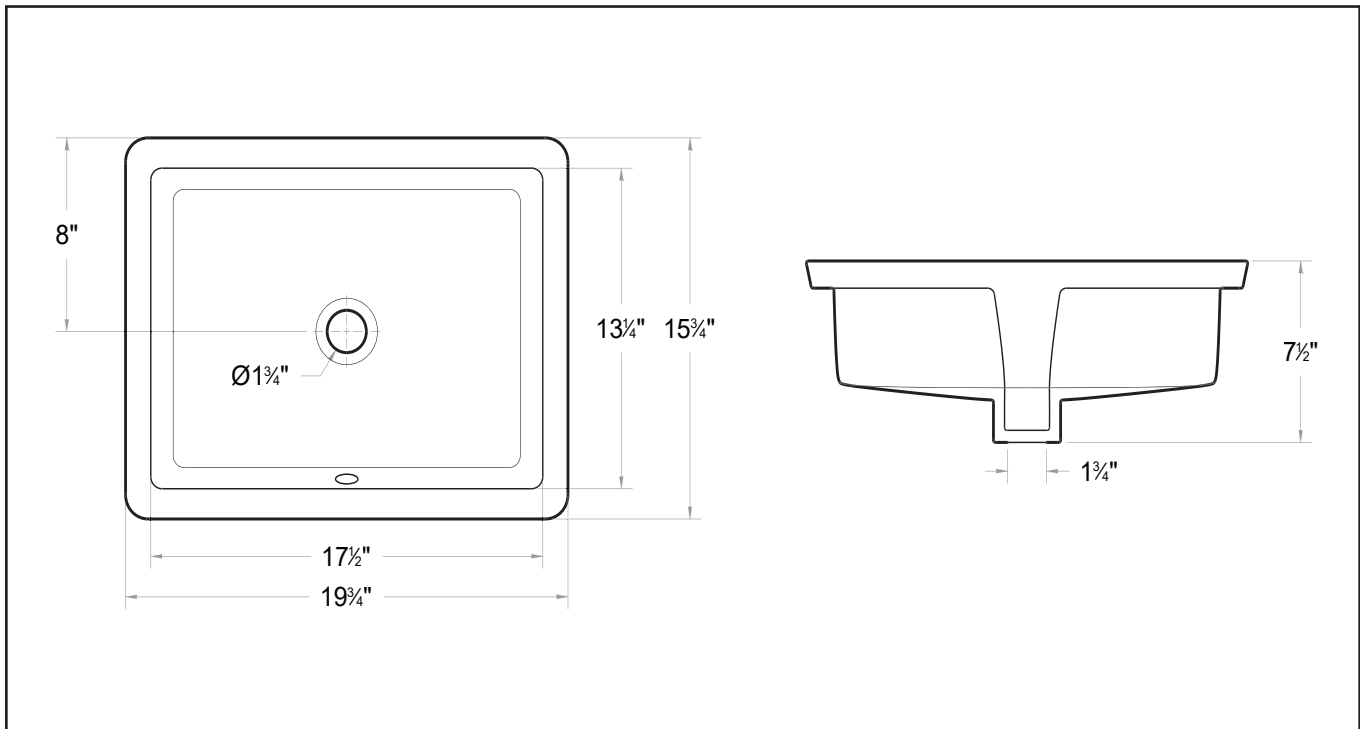

*Winfield*<sup>®</sup>

Lavatory  
**LU1915**

**Features**

- Rectangular basin
- With overflow
- No faucet holes
- High gloss ceramic white finish

**Installation**

Under-mount

**Material**

Vitreous china

**Measurements**

**L** 19-3/4", **W** 15-3/4", **H** 7-1/2"

**Codes / Standards**

ANSI/ASME A112.19.2M

Lavatory  
LU1915

**Note**

- Spec sheets contain rough-in measurements which may vary by  $\frac{1}{4}"$  ( $\pm$ ) and are subject to standard industry tolerances. They are stated in inches and are non-binding. Exact measurements, for particular or customized installation schemes, should only be taken from the finished product.
- Specs may change without prior notice, please check with your sales rep for most up to date spec sheet.