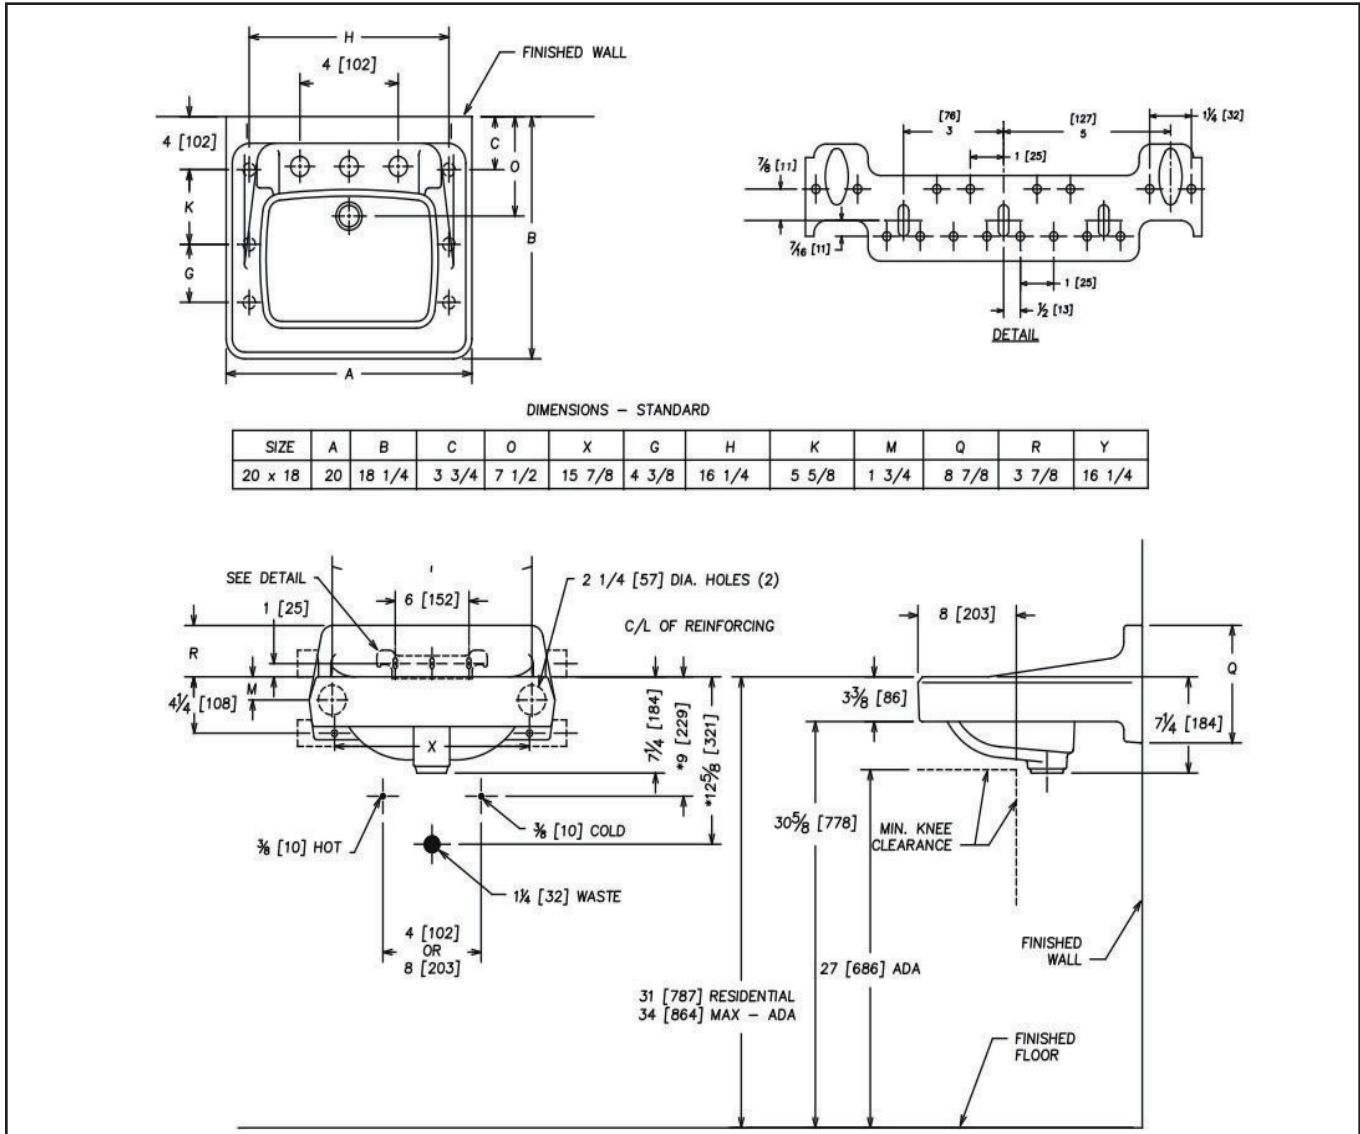

Winfield[®]

Lavatory
LWH2018

Features

- Rectangular Basin
- Concealed Overflow
- 3 Faucet Holes
- ADA compliant
- High Gloss Ceramic Finish

Material

Vitreous China

Measurements

L 20", W 18", H 11-1/4"

Installation

Wall-Hung

*Faucet and drain not included

Lavatory LWH2018

Note

- Spec sheets contain rough-in measurements which may vary by 1/4" (±) and are subject to standard industry tolerances. They are stated in inches and are non-binding. Exact measurements, for particular or customized installation schemes, should only be taken from the finished product.
- Specs may change without prior notice, please check with your sales rep for most up to date spec sheet.