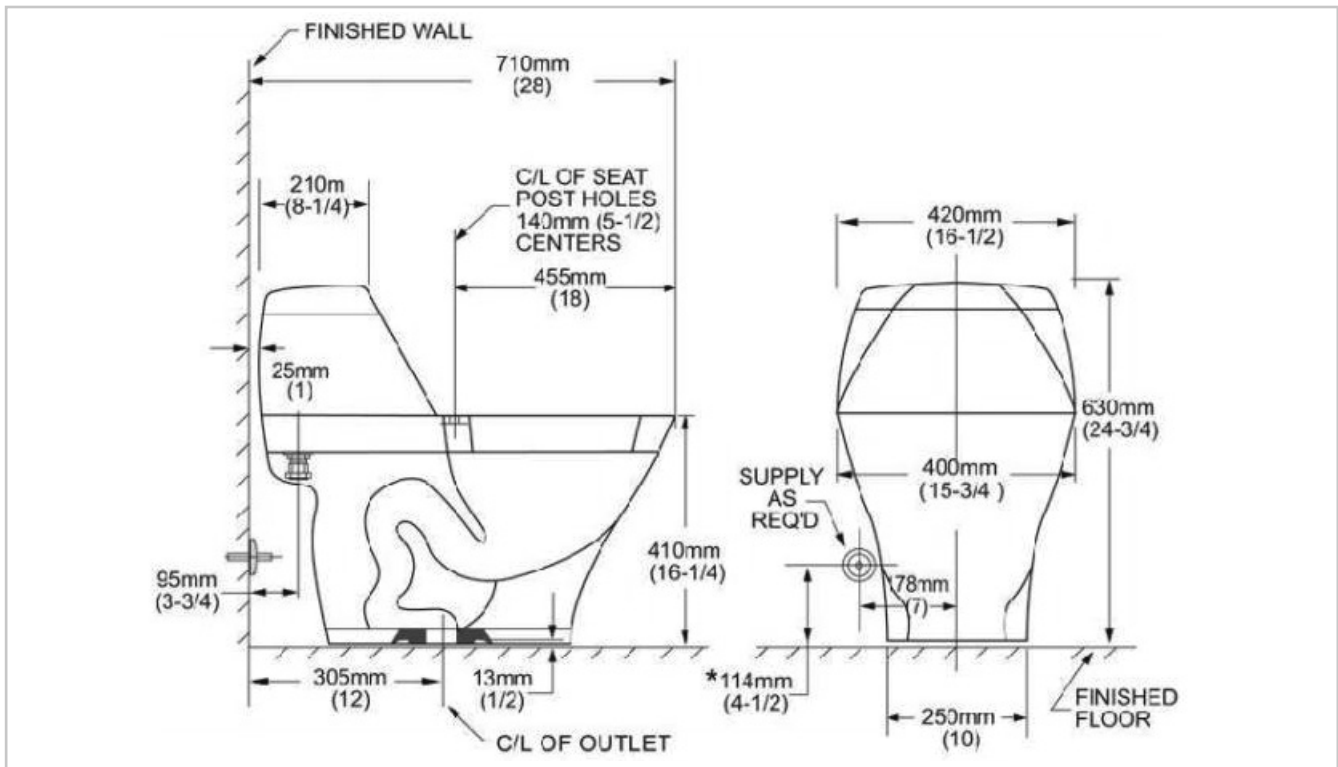

Winfield[®]

One-Piece Toilet
T2135D

One-Piece Toilet T2135D

Features

- One-piece toilet
- Elongated
- Includes slow close seat and cover
- CUPC listed
- 2" flush valve
- 2-1/8" fully glazed trapway
- 12" rough-in
- Top dual flush(1.0/1.6 gpf)

- Spec sheets contain rough-in measurements which may vary by 1/4" (±) and are subject to standard industry tolerances.
- Specs may change without prior notice, please check with your sales rep for most up to date spec sheet.