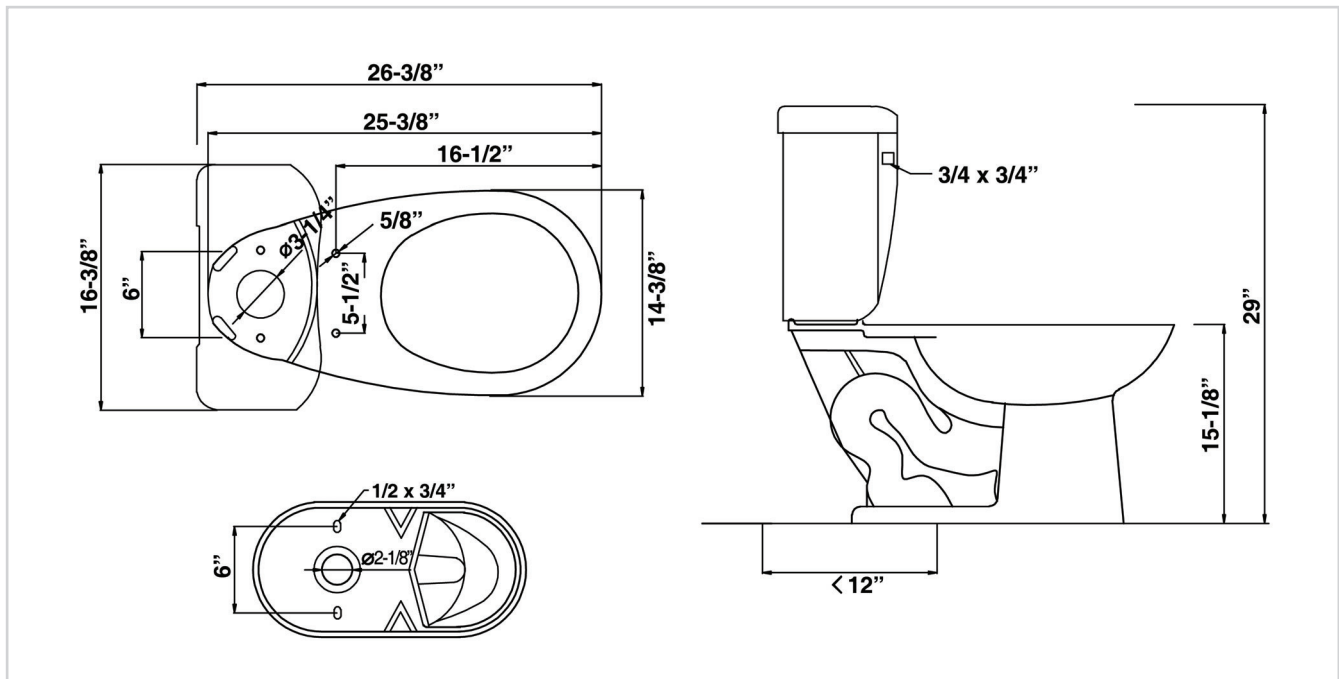

*Winfield*<sup>®</sup>  
*Simple Elegance*

Two-Piece Toilet

**T32420**

TB32420 Bowl + TK32420 Tank

# Two-Piece Toilet T32420

## Features

- 1.0 GPF High Efficiency Toilet
- Round Front
- 12" Rough-In
- MaP Flush Score >= 1,000 grams
- IAPMO/UPC Approved
- EPA WaterSense Certified
- TB32420 Bowl + TK32420 Tank

\* Toilet Seat and Wax Ring Not Included

- Spec sheets contain rough-in measurements which may vary by 1/4" (±) and are subject to standard industry tolerances.
- Specs may change without prior notice, please check with your sales rep for most up to date spec sheet.