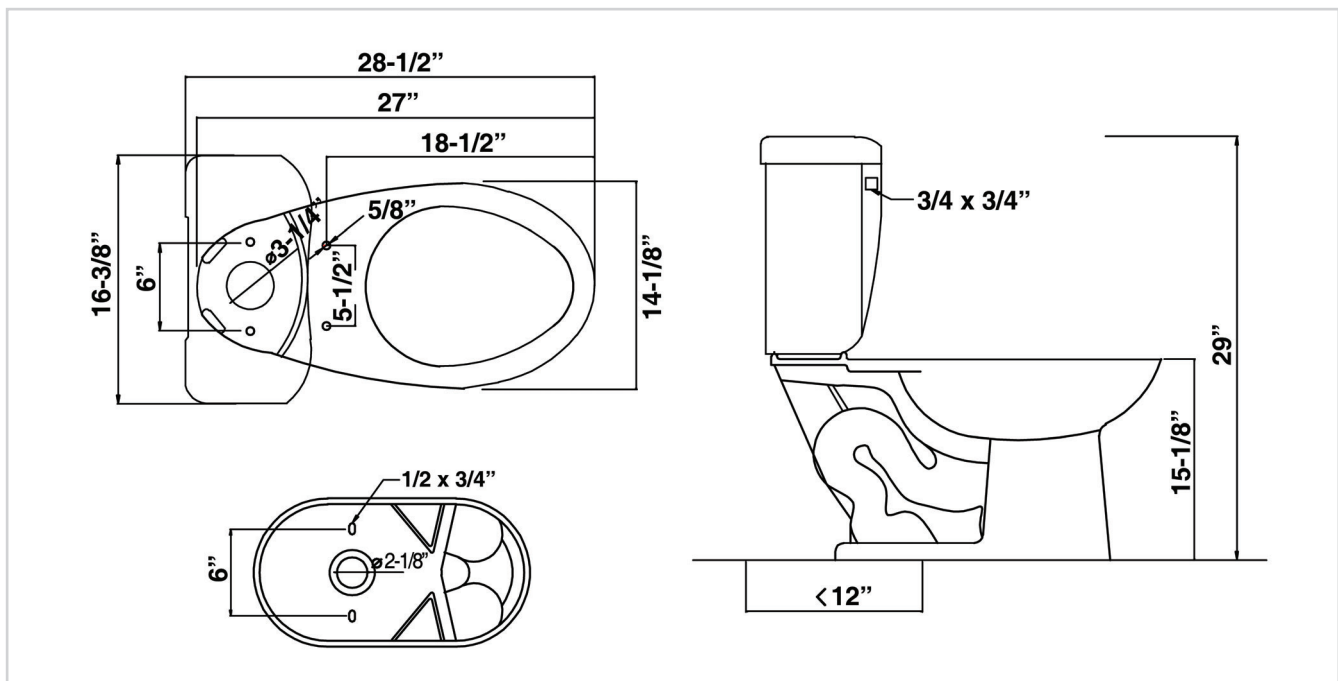

Winfield[®]
Simple Elegance

Two-Piece Toilet

T32425

TB32425 Bowl + TK32420 Tank

Two-Piece Toilet T32425

Features

- 1.0 GPF High Efficiency Toilet
- Elongated
- 12" Rough-in
- MaP Flush Score \geq 1,000 grams
- IAPMO/UPC Approved
- EPA WaterSense Certified
- TB32425 Bowl + TK32420 Tank

* Toilet Seat and Wax Ring Not Included

- Spec sheets contain rough-in measurements which may vary by 1/4" (\pm) and are subject to standard industry tolerances.
- Specs may change without prior notice, please check with your sales rep for most up to date spec sheet.