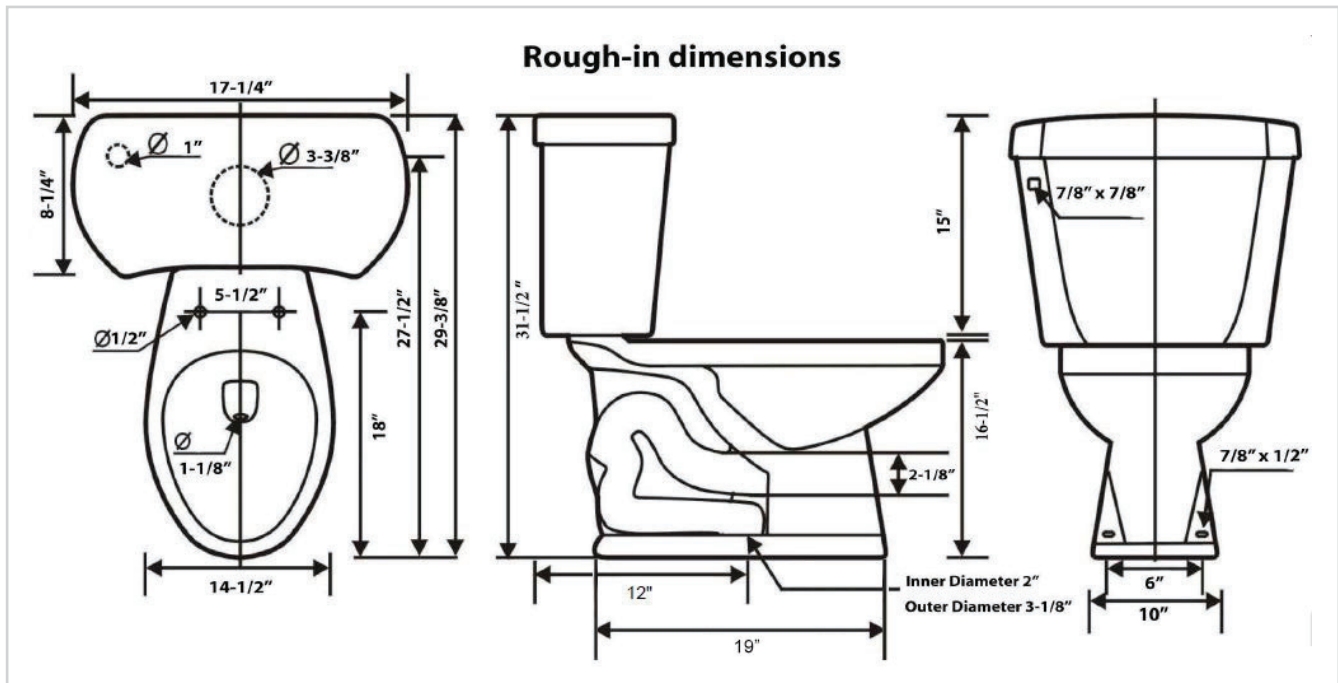

Winfield[®]
Simple Elegance

All-In-One Toilet
T3511A

All-In-One Toilet T3511A

Features

- 1.28 GPF High Efficiency Toilet
- ADA Elongated
- 12" Rough-In, 2-1/8" Trapway
- 3" Flush Valve, Floor Mounted
- Left Hand Trip Lever Single Flush
- Right Hand Trip Lever Optional
- Water Surface Dimension 8.07"x6.1"
- Exceeds ASME (A112.19.2/CSA B45.1)
- MaP Flush Score >= 1,000 grams
- IAPMO/UPC Approved
- EPA WaterSense Certified

* Toilet Seat, Wax Ring, Flange Bolts & Bolt Caps Included

- Spec sheets contain rough-in measurements which may vary by 1/4" (±) and are subject to standard industry tolerances.
- Specs may change without prior notice, please check with your sales rep for most up to date spec sheet.