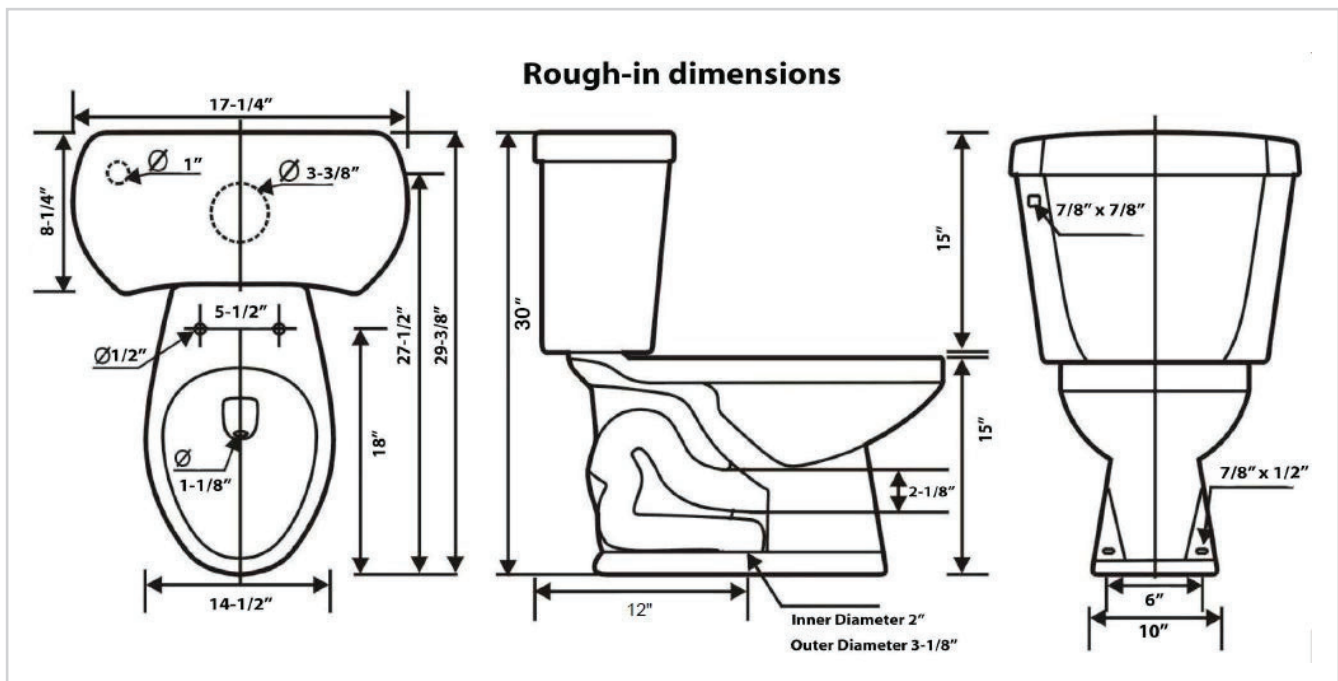

Winfield[®]
Simple Elegance

All-In-One Toilet
T3512A

All-In-One Toilet T3512A

Features

- 1.28 GPF High Efficiency Toilet
- Elongated
- 12" Rough-In
- 3" Flush Valve, Floor Mounted
- Left Hand Trip Lever Single Flush
- Right Hand Trip Lever Optional
- IAPMO/UPC Approved
- EPA WaterSense Certified

* Toilet Seat, Wax Ring, Flange Bolts & Bolt Caps Included

- Spec sheets contain rough-in measurements which may vary by 1/4" (±) and are subject to standard industry tolerances.
- Specs may change without prior notice, please check with your sales rep for most up to date spec sheet.