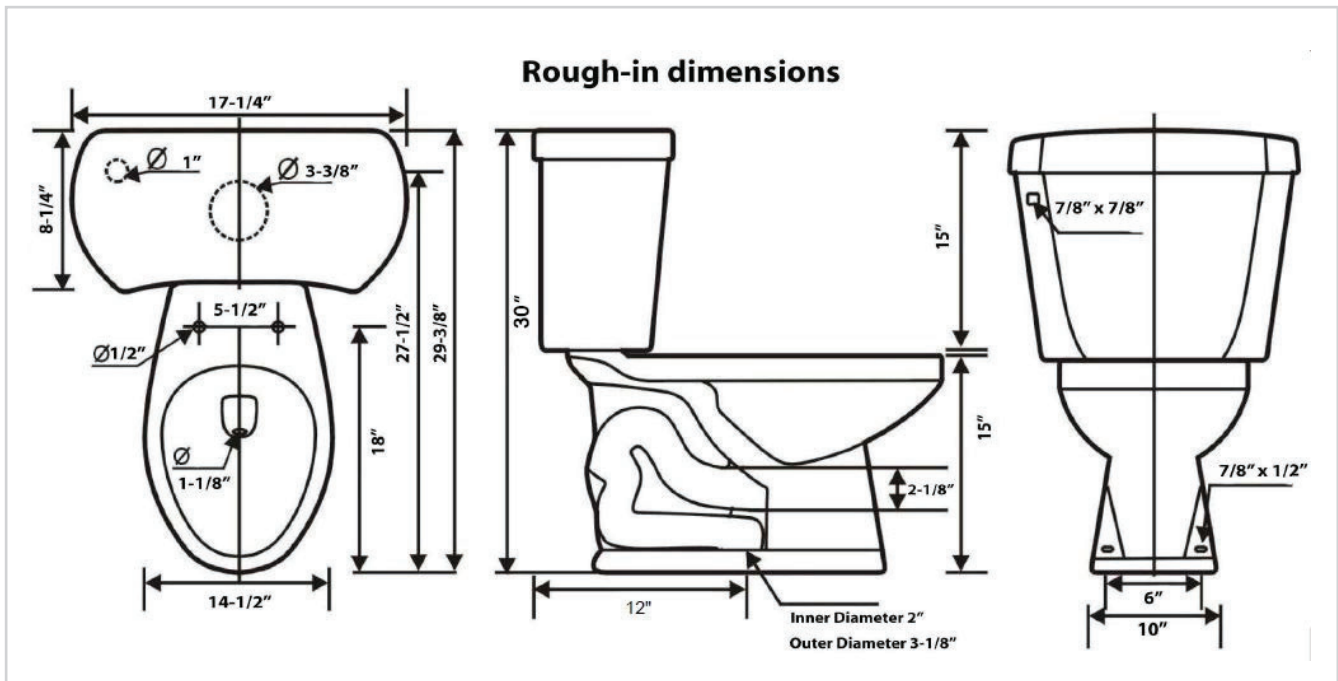

Two-Piece Elongated
Dual Flush Toilet
T3512D
TB3512 Bowl + TK3512D Tank

Two-Piece Elongated Dual Flush Toilet **T3512D**

Features

- 1.0/1.6 GPF Dual Flush
- Elongated
- 12" Rough-In
- 3" Flush Valve, Floor Mounted
- Right Hand Trip Lever Available
- MaP Flush Score >= 1,000 grams
- IAPMO/UPC Approved
- TB3512 Bowl + TK3512D Tank

* Toilet Seat and Wax Ring Not Included

- Spec sheets contain rough-in measurements which may vary by 1/4" (±) and are subject to standard industry tolerances.
- Specs may change without prior notice, please check with your sales rep for most up to date spec sheet.