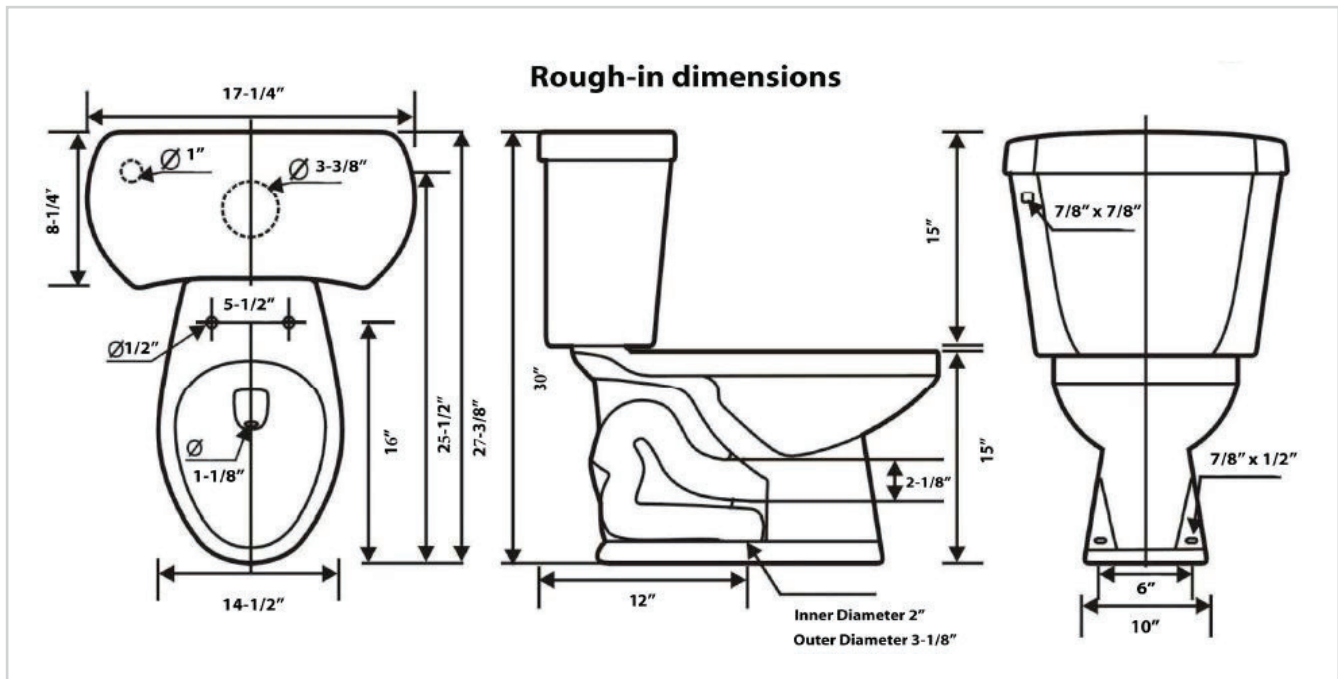

Winfield[®]
Simple Elegance

All-In-One Toilet
T3513A

All-In-One Toilet T3513A

Features

- 1.28 GPF High Efficiency Toilet
- Round Front
- 12" Rough-In
- 3" Flush Valve, Floor Mounted
- Left Hand Trip Lever Single Flush
- Right Hand Trip Lever Optional
- MaP Flush Score >= 1,000 grams
- IAPMO/UPC Approved
- EPA WaterSense Certified

* Toilet Seat, Wax Ring, Flange Bolts & Bolt Caps Included

- Spec sheets contain rough-in measurements which may vary by 1/4" (±) and are subject to standard industry tolerances.
- Specs may change without prior notice, please check with your sales rep for most up to date spec sheet.