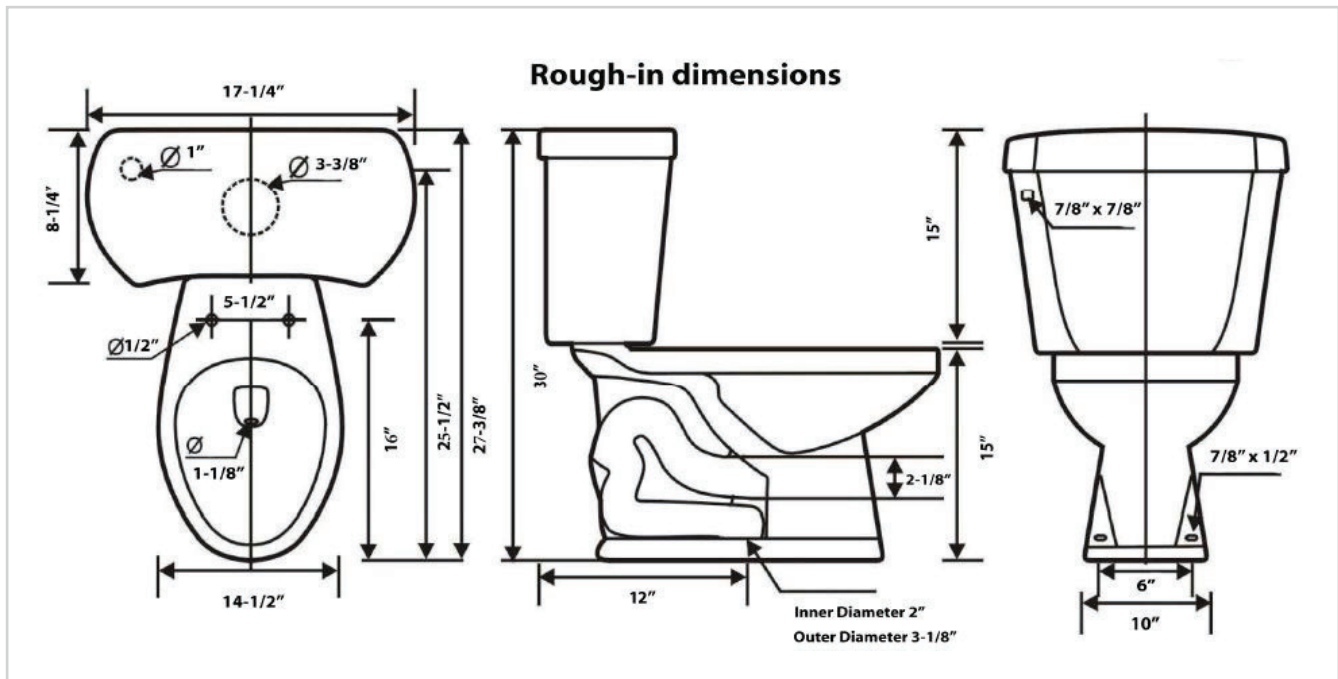

Two-Piece Round
Dual Flush Toilet

T3513D

TB3513 Bowl + TK3512D Tank

Two-Piece Round Dual Flush Toilet **T3513D**

Features

- 0.8/1.6 GPF Dual Flush
- Round Front
- 12" Rough-in
- 3" Flush Valve, Floor Mounted
- Right Hand Trip Lever Available
- MaP Flush Score \geq 1,000 grams
- TB3513 Bowl + TK3512D Tank

* Toilet Seat and Wax Ring Not Included

- Spec sheets contain rough-in measurements which may vary by 1/4" (\pm) and are subject to standard industry tolerances.
- Specs may change without prior notice, please check with your sales rep for most up to date spec sheet.